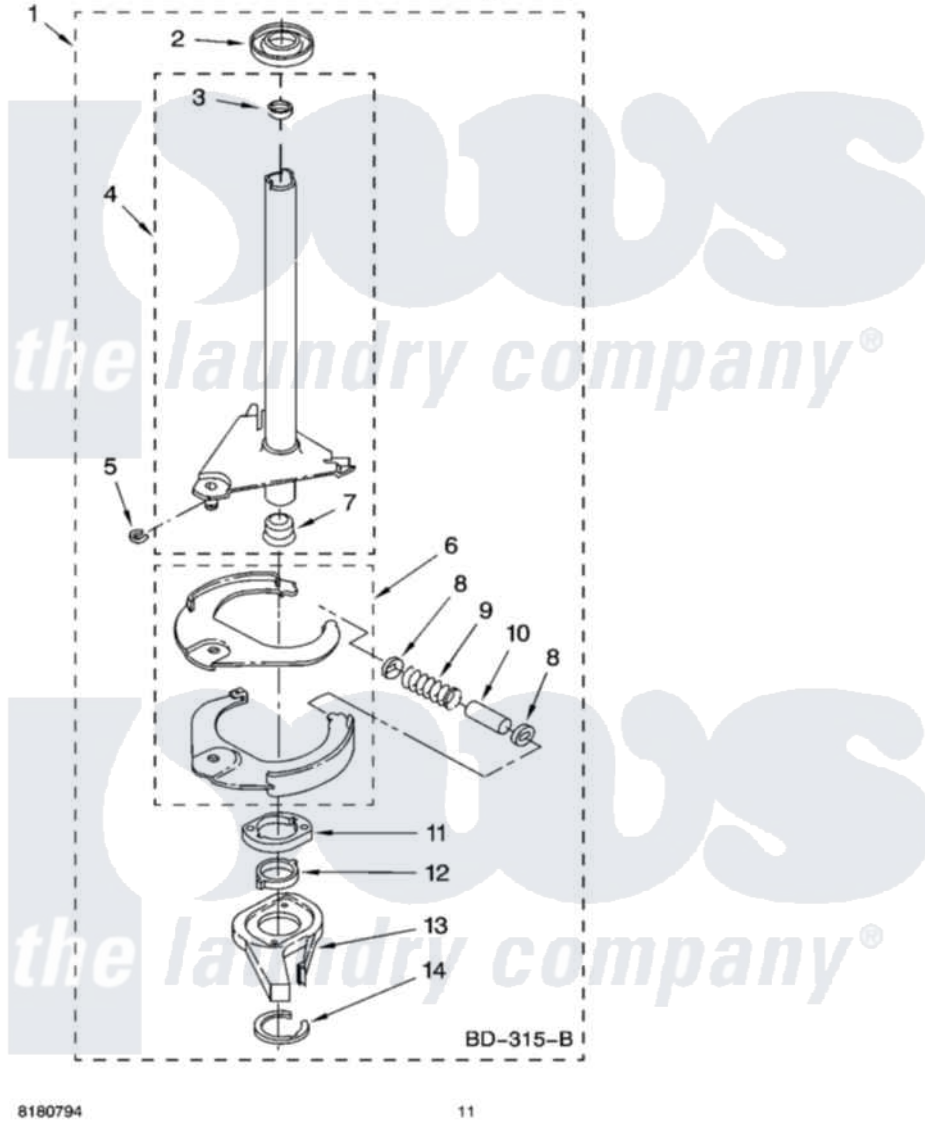

Whirlpool 7MLSR9500PQ1 07 - BRAKE AND DRIVE TUBE PARTS

BRAKE AND DRIVE TUBE PARTS

For Model: 7MLSR9500PQ1
(Designer White)

8180794

11

Whirlpool Residential Whirlpool 7MLSR9500PQ1 Washer Parts Parts Diagram 07 - BRAKE AND DRIVE TUBE PARTS

[Click on the part number to view part](#)

Item	Original Part Number	Replaced By	Status	Part Description
1	388952	285792		Basketdrive
2	62658			Ring, Thrust
3	356427			Seal, Spin Pinion
4	64027	64208		Tube-Spin
5	64035	W10083190		Ring, Retaining
6	64232	285438		Shoe-Brake
7	62703	8546462		"T" Bearing, Spin Tube
8	3353956	285658		Sleeve
9	387806		Not Available	Spring, Brake
10	3355360	285658		Sleeve
11	661516	8546461		Cam, Brake Release
12	63022			Sleeve, Cam
13	64194	285790		Lining
14	90368	W10083200		Ring, Retaining
"	BLANK		Not Available	Following Parts Not Illustrated
"	285208			Lubricant