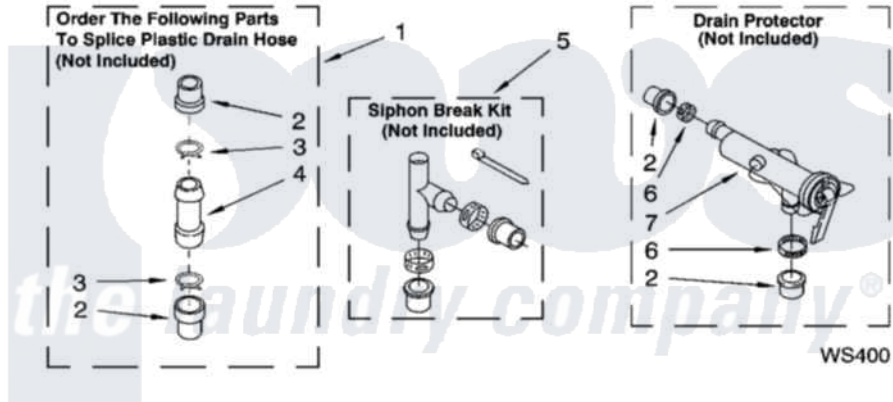

WATER SYSTEM PARTS

For Model: 7MLSR9500PQ1
(Designer White)

8180794

13

Whirlpool [Residential Whirlpool 7MLSR9500PQ1 Washer Parts](#) Parts Diagram 09 - WATER SYSTEM PARTS
Click on the part number to view part

Item	Original Part Number	Replaced By	Status	Part Description
1	285442			Water System Parts
2	285321			Water System Parts
3	370447	285655		Clamp, Hose
4	16272			Connector, Straight
5	285320			Water System Parts
6	65349	285655		Clamp, Hose
7	367031			Water System Parts