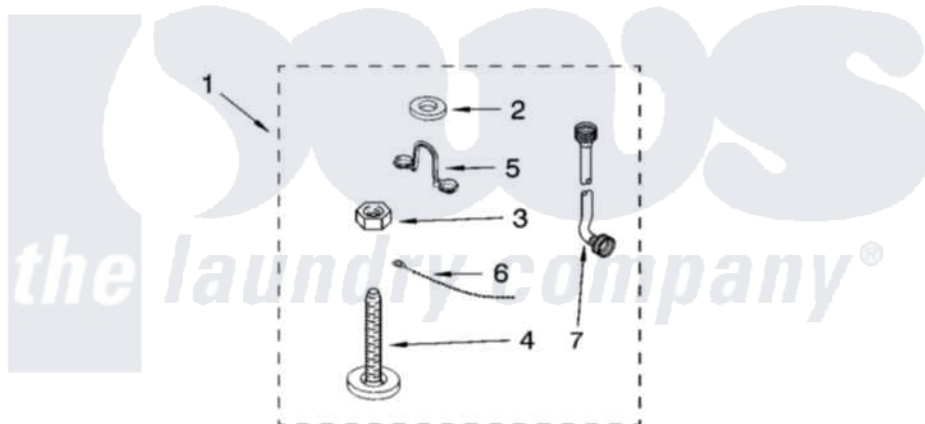

Whirlpool 7MLSR9500PQ1 10 - MISCELLANEOUS PARTS, OPTIONAL PARTS (NOT INCLUDED)

MISCELLANEOUS PARTS

For Model: 7MLSR9500PQ1
(Designer White)

Whirlpool [Residential Whirlpool 7MLSR9500PQ1 Washer Parts](#) Parts Diagram 10 - MISCELLANEOUS PARTS, OPTIONAL PARTS (NOT INCLUDED).
Click on the part number to view part

Item	Original Part Number	Replaced By	Status	Part Description
1	8576849	3957361		Miscellaneous Parts Bag
2	3976300	16123		Washer Inlet-Hose Miscellaneous Parts Must be Ordered Separately.
3	3359452			Nut, Lock
4	3359453	W10001130		Foot, Leveling
5	8541672	8577378		U-Bend, Drain Hose
6	3347868	W10339879		Tie, Cable
7	8571377	89503		Hose-Inlet
"	8571378	89503		Hose-Inlet
"	72017			Paint, Touch-Up
"	350938			Paint, Pressurized Spray B
"	350930			Paint, Pressurized Spray B
"	799344			Paint, Touch-Up)
"	BLANK		Not Available	OIL