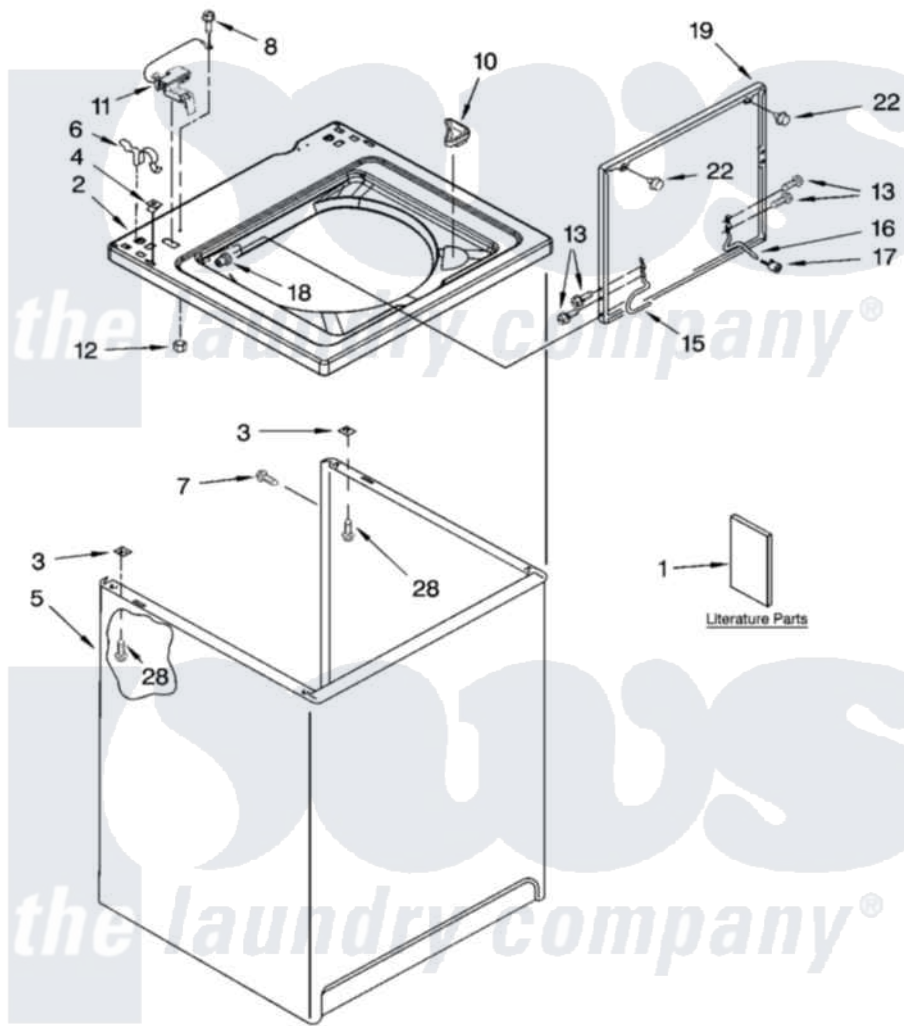

# Whirlpool 7MLXR6133PQ0 01 - TOP AND CABINET PARTS

## TOP AND CABINET PARTS

For Models: 7MLXR6133PQ0  
(Designer White)

AUTOMATIC  
WASHER

9-05 Litho in U.S.A. (kdr)

1

Part No. 8180762

Whirlpool [Residential Whirlpool 7MLXR6133PQ0 Washer Parts](#) Parts Diagram 01 - TOP AND CABINET PARTS

[Click on the part number to view part](#)

Item	Original Part Number	Replaced By	Status	Part Description
1	W10071230		Not Available	Installation Instructions
"	8558647		Not Available	Feature Sheet
"	8539806		Not Available	Use & Care Guide
"	8558645		Not Available	Energy Guide (Mexico)
"	8542738		Not Available	Wiring Diagram
2	<a href="#">8318064</a>			Top
3	62750			Spacer, Cabinet To Top (4)
4	<a href="#">357213</a>			Nut, Push-In
5	<a href="#">63424</a>			Cabinet
6	<a href="#">62780</a>			Clip, Top And Cabinet And Rear Panel
7	3357011	<a href="#">308685</a>		Side Trim )
8	<a href="#">3351614</a>			Screw, Gearcase Cover Mounting
10	<a href="#">3362952</a>			Dispenser, Bleach
11	<a href="#">8318084</a>			Switch, Lid
12	8533959	<a href="#">680762</a>		Nut

13	3351355	<a href="#">W10119828</a>	Screw, Lid Hinge Mounting
15	<a href="#">8318088</a>		Hinge, Lid
16	<a href="#">54583</a>		Hinge, Lid
17	<a href="#">19119</a>		Bumper, Lid Hinge
18	<a href="#">21258</a>		Bearing, Lid Hinge
19	8557513	<a href="#">3957617</a>	Lid
22	<a href="#">9724509</a>		Bumper, Lid
28	<a href="#">3390631</a>		Screw, 10-16 X 3/8