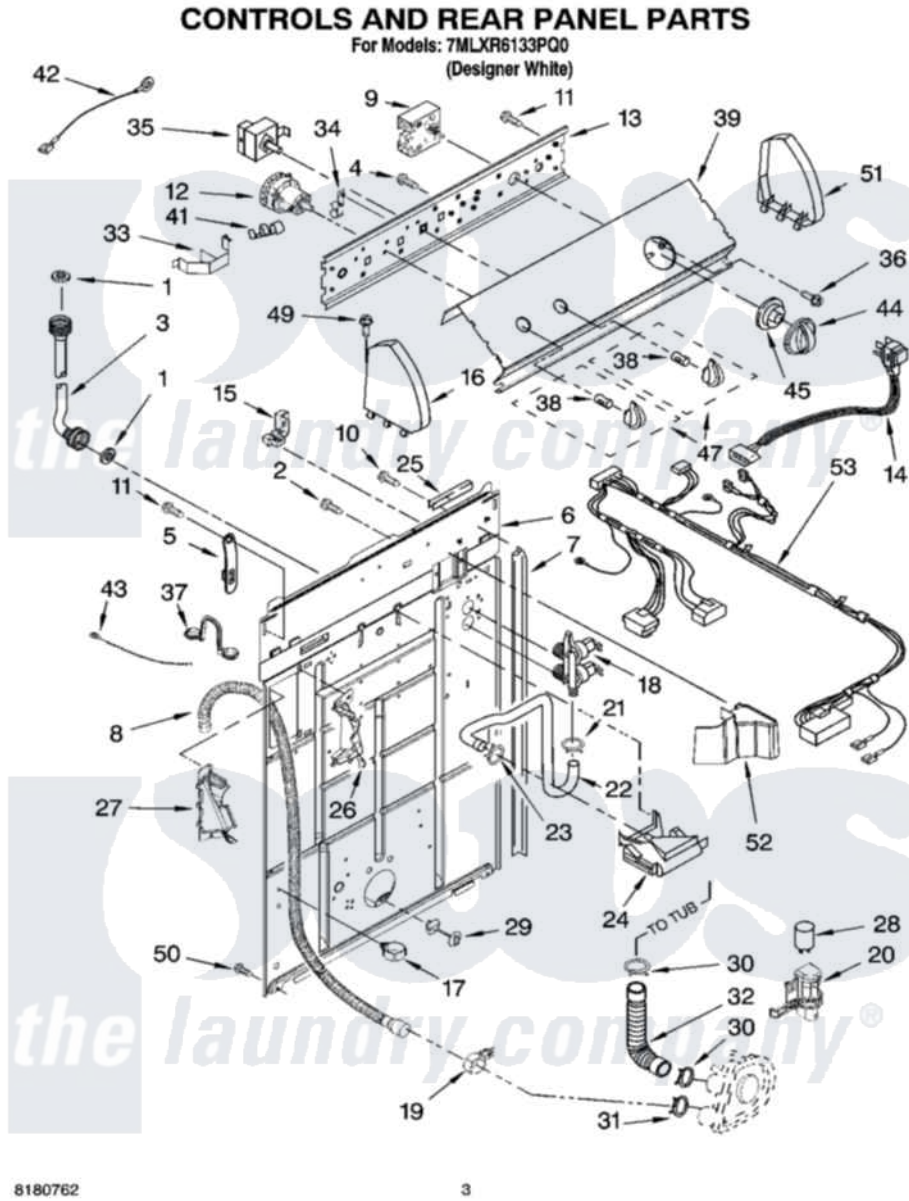

Whirlpool 7MLXR6133PQ0 02 - CONTROLS AND REAR PANEL PARTS

Whirlpool [Residential Whirlpool 7MLXR6133PQ0 Washer Parts](#) Parts Diagram 02 - CONTROLS AND REAR PANEL PARTS

[Click on the part number to view part](#)

| Item | Original Part Number | Replaced By | Status | Part Description |
|------|-------------------------|---------------------------|--------|--|
| 1 | 3976300 | 16123 | | Washer Inlet-Hose Miscellaneous Parts Must be Ordered Separately. |
| 2 | 9740848 | | | Screw, Mixing Valve Mounting |
| 3 | 8571377 | 89503 | | Hose-Inlet |
| " | 8571378 | 89503 | | Hose-Inlet |
| 4 | 3179795 | | | Screw, Ground |
| 5 | 8568314 | | | Strap, Console |
| 6 | 8318015 | | | Panel, Rear |
| 7 | 62747 | | | Pad, Rear Panel |
| 8 | 8559373 | W10096921 | | Drain Hose Assembly |
| 9 | 3953146 | | | Timer, Control |
| 10 | 3351614 | | | Screw, Gearcase Cover Mounting |
| 11 | 90767 | | | Screw, 8A X 3/8 HeX Washer Head Tapping |
| 12 | 3366848 | W10339229 | | Switch-WL |