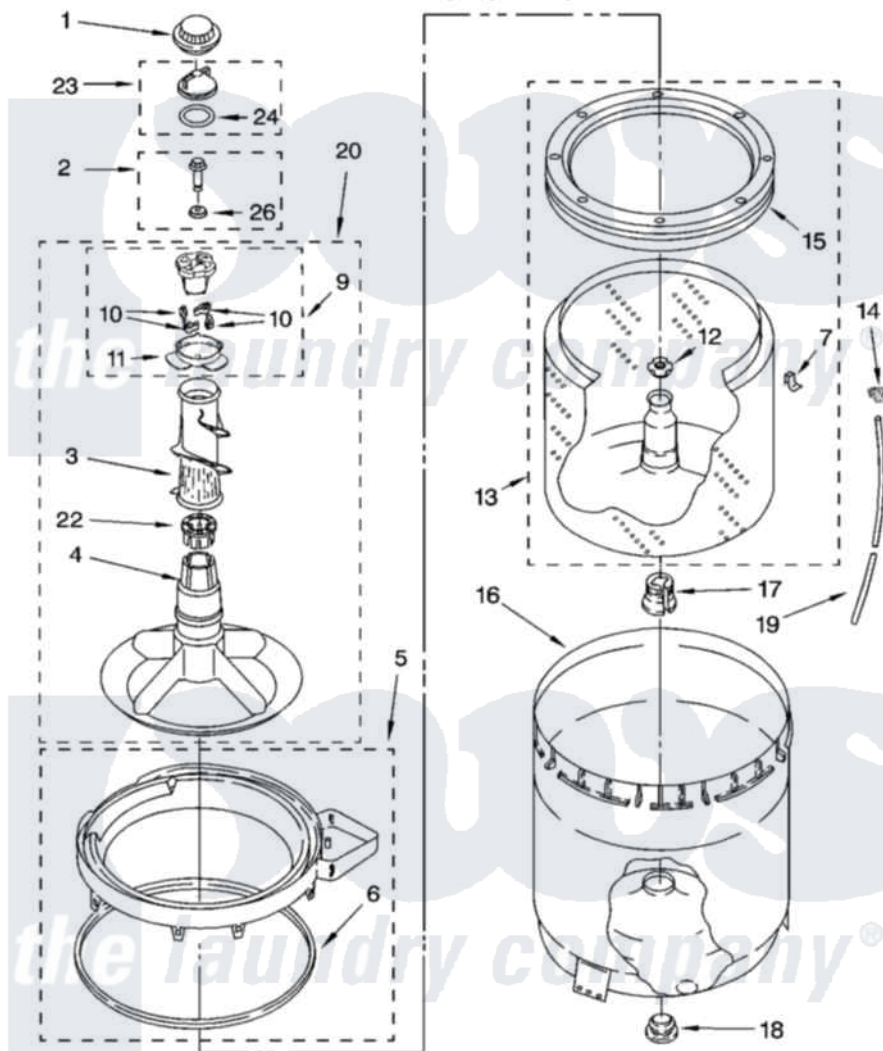

Whirlpool 7MLXR6133PQ0 03 - AGITATOR, BASKET AND TUB PARTS

AGITATOR, BASKET AND TUB PARTS

For Models: 7MLXR6133PQ0
(Designer White)

8180762

5

Whirlpool [Residential Whirlpool 7MLXR6133PQ0 Washer Parts](#) Parts Diagram 03 - AGITATOR, BASKET AND TUB PARTS

[Click on the part number to view part](#)

Item	Original Part Number	Replaced By	Status	Part Description
1	3355758			Cap, Agitator
2	358237			Screw And Washer
3	3349019			Auger, Agitator
4	3350830			Agitator
5	3360611			Tub Ring And Gasket Assembly
6	3359586			Gasket, Tub Ring
7	8519815			Clip, Balance Ring
9	3363663	285811		Cam-Agitator
10	3366877	80040		Dog-Agitator
11	3363661			Bearing, Driven Cam
12	21366			Nut, Spanner
13	3956206	3956207		Basket And Balance Ring
14	2219077			Clip, Pressure Switch Hose
15	3956205			Balance Ring
16	63125			Tub

17	389140		Tub Block, Basket Drive
18	383727		Gasket, Centerpodt
19	3347780	353244	Hose, Pressure Switch
20	3350829	285574	Large Ring
22	3350389	285587	Washer
23	3354733	W10074580	Cap, Barrier
24	3348855	W10072840	Fabric Softener
26	3949550		Washer