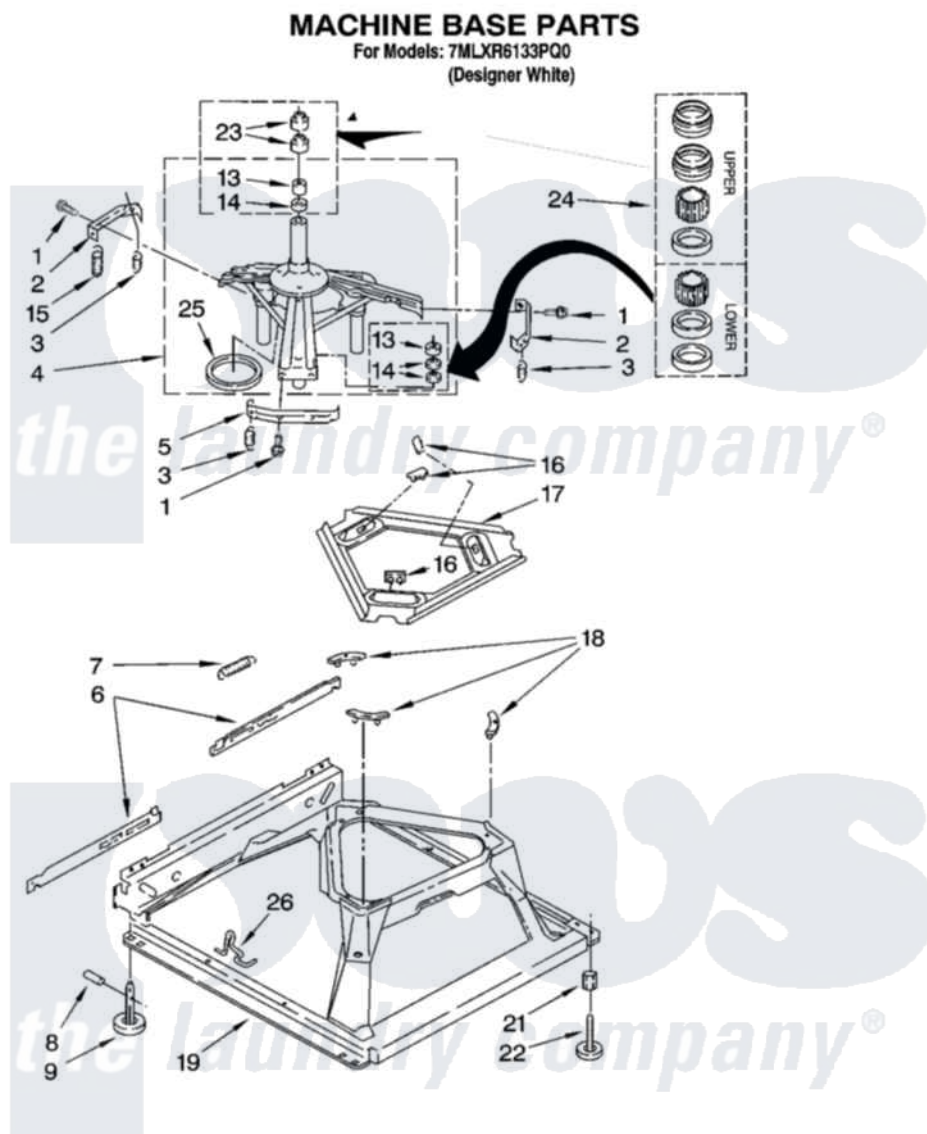

# Whirlpool 7MLXR6133PQ0 05 - MACHINE BASE PARTS

8

8180762

Whirlpool Residential Whirlpool 7MLXR6133PQ0 Washer Parts Parts Diagram 05 - MACHINE BASE PARTS  
Click on the part number to view part

Item	Original Part Number	Replaced By	Status	Part Description
1	<a href="#">3400076</a>			Screw, Bracket Mounting
2	<a href="#">64067</a>			Bracket, Spring Outer
3	<a href="#">63907</a>			Spring, Suspension
4	8575214	<a href="#">280184</a>		Support
5	<a href="#">64065</a>			Bracket, Spring Outer
6	<a href="#">63466</a>			Link, Leveling Mechanism
7	62597	<a href="#">8316845</a>		Spring
8	<a href="#">62837</a>			Pin, Knurled
9	62596	<a href="#">285244</a>		Feet-Leveling
13	3347047	<a href="#">8546455</a>		Bearing, Centerpost
14	357409	<a href="#">359449</a>		Seal, Agitator Shaft
15	388492	<a href="#">W10250667</a>		Spring, Counterweight
16	62568	<a href="#">285219</a>		Pad
17	<a href="#">3946509</a>			Plate, Suspension
18	3363660	<a href="#">285744</a>		Pad
19	3946512	<a href="#">285771</a>		Base

21	<a href="#">3359452</a>		Nut, Lock
22	389102	<a href="#">W10001130</a>	Foot, Leveling
23	356934	<a href="#">8577376</a>	Seal, Centerpost
24	<a href="#">285203</a>		Centerpost Bearing Kit
25	<a href="#">63134</a>		Ring, Sound Deadening
26	63806	<a href="#">W10145155</a>	Retainer, Suspension Spring