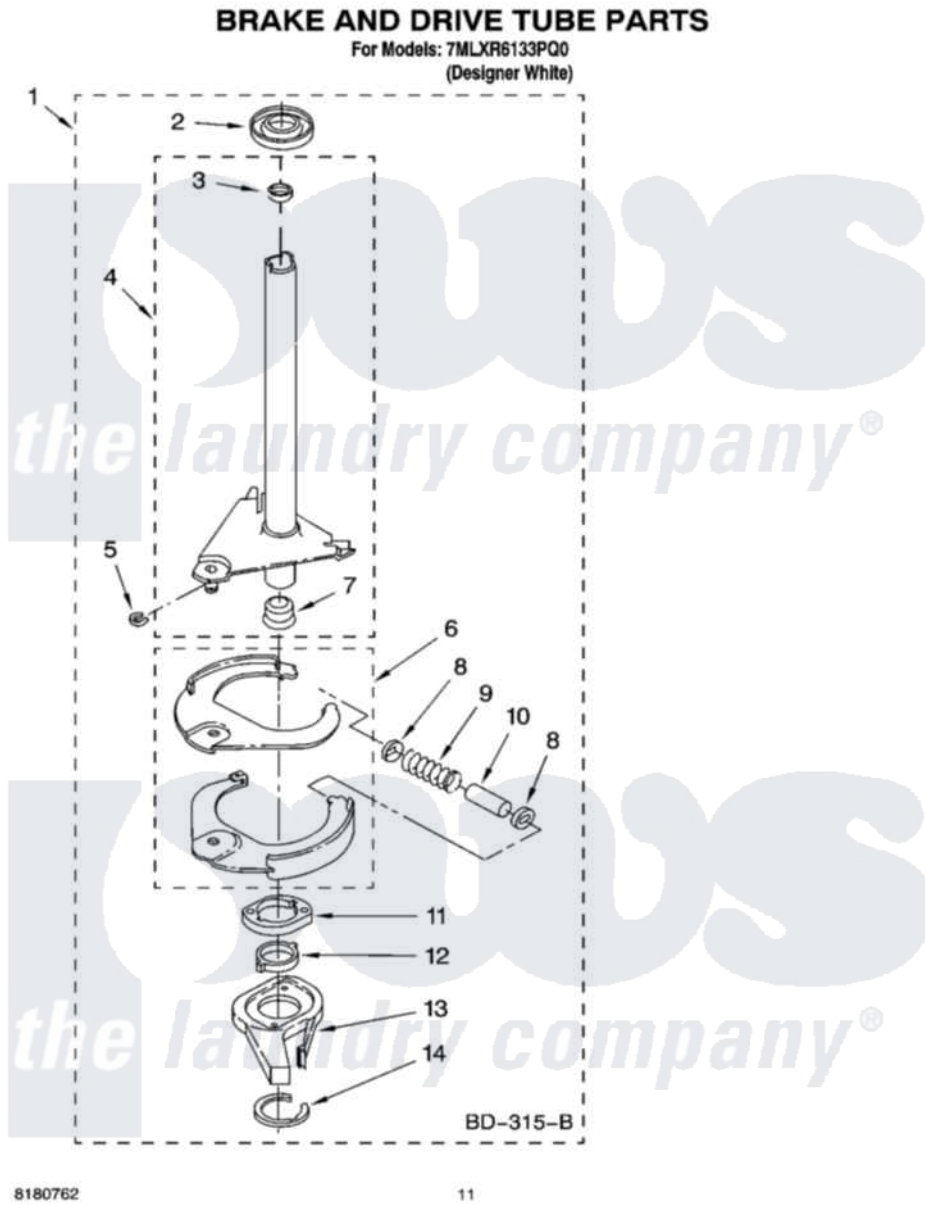

# Whirlpool 7MLXR6133PQ0 07 - BRAKE AND DRIVE TUBE PARTS

Whirlpool Residential Whirlpool 7MLXR6133PQ0 Washer Parts Parts Diagram 07 - BRAKE AND DRIVE TUBE PARTS  
Click on the part number to view part

Item	Original Part Number	Replaced By	Status	Part Description
1	388952	<a href="#">285792</a>		Basketdrive
2	<a href="#">62658</a>			Ring, Thrust
3	<a href="#">356427</a>			Seal, Spin Pinion
4	64027	<a href="#">64208</a>		Tube-Spin
5	64035	<a href="#">W10083190</a>		Ring, Retaining
6	64232	<a href="#">285438</a>		Shoe-Brake
7	62703	<a href="#">8546462</a>		"T" Bearing, Spin Tube
8	3353956	<a href="#">285658</a>		Sleeve
9	387806		Not Available	Spring, Brake
10	3355360	<a href="#">285658</a>		Sleeve
11	661516	<a href="#">8546461</a>		Cam, Brake Release
12	<a href="#">63022</a>			Sleeve, Cam
13	64194	<a href="#">285790</a>		Lining
14	90368	<a href="#">W10083200</a>		Ring, Retaining
"	N/A		Not Available	FOLLOWING PARTS NOT ILLUSTRATED
"	<a href="#">285208</a>			Lubricant