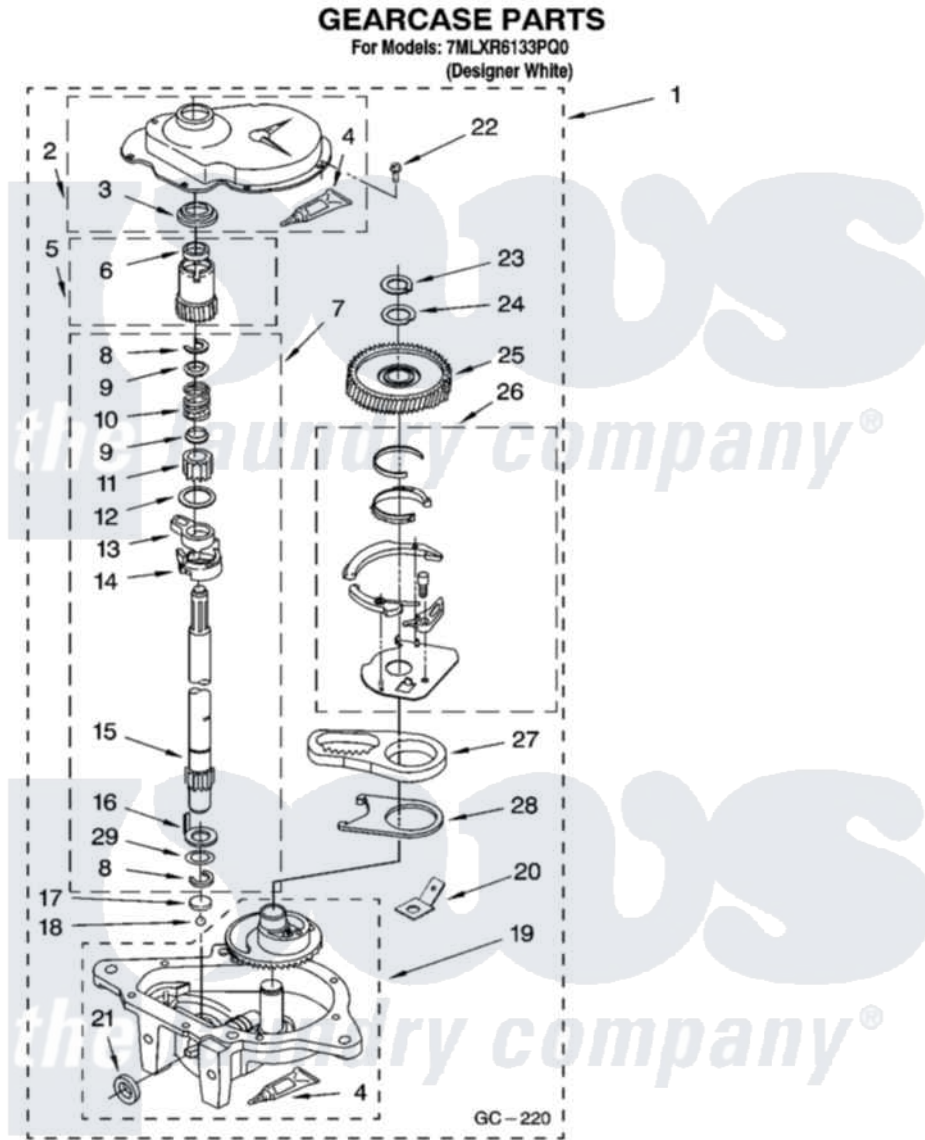

Whirlpool 7MLXR6133PQ0 08 - GEARCASE PARTS

12

8180762

Whirlpool [Residential Whirlpool 7MLXR6133PQ0 Washer Parts](#) Parts Diagram 08 - GEARCASE PARTS
Click on the part number to view part

Item	Original Part Number	Replaced By	Status	Part Description
1	8532118	3360629		Gearcase
2	285202			Cover, Gearcase
3	3349985			Seal, Gearcase Cover
4	285195			Sealer Sealer, Gasket
5	63320	285362		Gear and Pinion
6	356427			Seal, Spin Pinion
7	389387			Shaft, Agitator
8	90369		Not Available	Ring, Retaining (2)
9	62677			Retainer, Spring
10	62676			Spring, Agitator
11	63273	285509		Shaft, Agitator
12	62619			Washer, Agitator Gear
13	62580	285206		Cam-Agitator
14	62581	285206		Cam-Agitator
15	285509			Shaft, Agitator
16	62618			Washer, Cam Thrust

17	16018	285205	Bearing
18	85529	285205	Bearing
19	389230	285515	Gearcase
20	3949116	Not Available	BLOCK TAB, TERMINAL
21	285352		Seal Kit, Thrust Plug
22	3351614		Screw, Gearcase Cover Mounting
23	3362552	285765	Ring-Retrn
24	285735	285766	Washer Kit, Thrust
25	62570	285362	Gear and Pinon
26	388253	999516	Shelf-Glas
27	3349296	8546456	Rack, Connecting
28	62621		Actuator, Shift
29	388815		Washer, Intermediate 1 3976263 Miscellaneous Parts Bag 2 3976300 Washer, Inlet Hose 3 3366913 Clamp, Hose