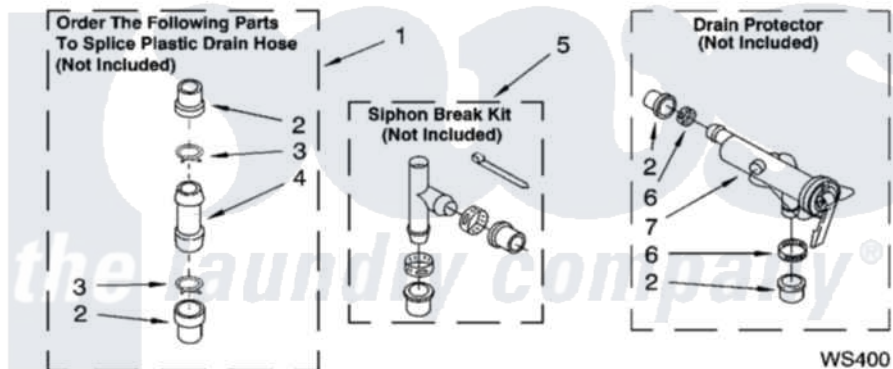

Whirlpool 7MLXR6133PQ0 09 - WATER SYSTEM PARTS, OPTIONAL PARTS (NOT INCLUDED)

**WATER SYSTEM PARTS**

For Models: 7MLXR6133PQ0  
(Designer White)

8180762

13

Whirlpool [Residential Whirlpool 7MLXR6133PQ0 Washer Parts](#) Parts Diagram 09 - WATER SYSTEM PARTS, OPTIONAL PARTS (NOT INCLUDED)  
Click on the part number to view part

Item	Original Part Number	Replaced By	Status	Part Description
1	<a href="#">285442</a>			Water System Parts
2	<a href="#">285321</a>			Water System Parts
3	370447	<a href="#">285655</a>		Clamp, Hose
4	<a href="#">16272</a>			Connector, Straight
5	<a href="#">285320</a>			Water System Parts
6	65349	<a href="#">285655</a>		Clamp, Hose
7	<a href="#">367031</a>			Water System Parts
	<a href="#">72017</a>			Paint, Touch-Up
"	<a href="#">4392899</a>			Paint, Touch-Up
"	<a href="#">350938</a>			Paint, Pressurized Spray B
"	<a href="#">350930</a>			Paint, Pressurized Spray B
"	<a href="#">4392901</a>			Paint, Pressurized Spray
"	<a href="#">799344</a>			Paint, Touch-Up )
"	<a href="#">4392900</a>			Paint, Bulk )
"	N/A		Not Available	OIL