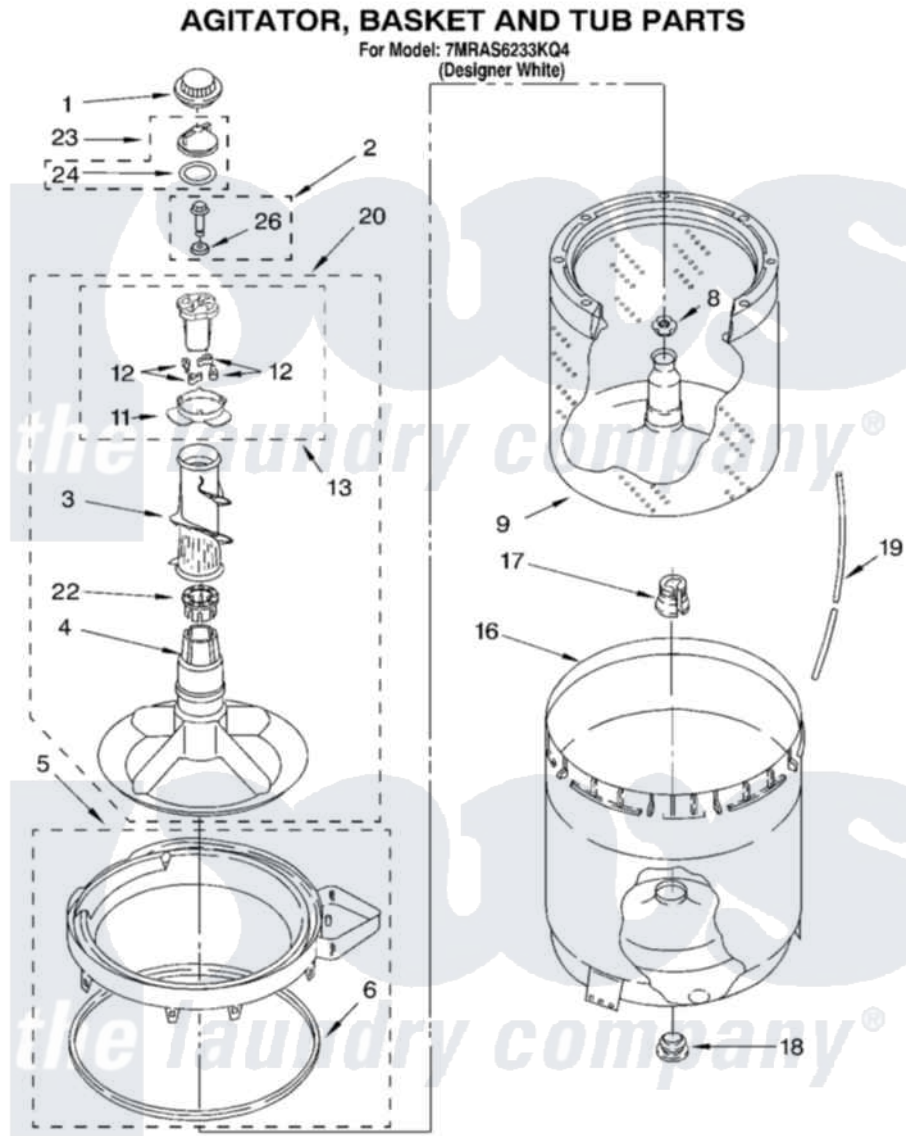

Whirlpool 7MRAS6233KQ4 03 - AGITATOR, BASKET AND TUB PARTS

8179991

5

Whirlpool [Residential Whirlpool 7MRAS6233KQ4 Washer Parts](#) Parts Diagram 03 - AGITATOR, BASKET AND TUB PARTS

[Click on the part number to view part](#)

Item	Original Part Number	Replaced By	Status	Part Description
1	3355758			Cap, Agitator
2	358237			Screw And Washer
3	3348752			Mover, Clothes
4	3347288			Agitator
5	8528150	W10445870		Ring-Tub
6	3359585	3976308		Gasket, Tub Ring
8	21366			Nut, Spanner
9	3951989	W10389329		Clothes Container, Assembly
11	3363661			Bearing, Driven Cam
12	3366877	80040		Dog-Agitator
13	3363663	285811		Cam-Agitator
16	63849			Strain Relief, Power Cord
17	389140			Tub Block, Basket Drive
18	383727			Gasket, Centerpodt
19	3347780	353244		Hose, Pressure Switch
20	3348117	285565		Agitator