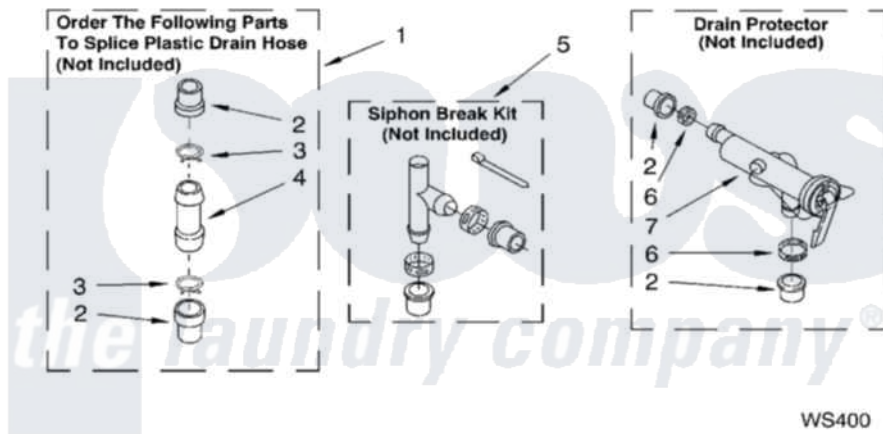

Whirlpool 7MRAS6233KQ4 09 - WATER SYSTEM PARTS

WATER SYSTEM PARTS

For Model: 7MRAS6233KQ4
(Designer White)

8179991

13

Whirlpool [Residential Whirlpool 7MRAS6233KQ4 Washer Parts](#) Parts Diagram 09 - WATER SYSTEM PARTS
Click on the part number to view part

Item	Original Part Number	Replaced By	Status	Part Description
1	285442			Water System Parts
2	285321			Water System Parts
3	370447	285655		Clamp, Hose
4	16272			Connector, Straight
5	285320			Water System Parts
6	65349	285655		Clamp, Hose
7	367031			Water System Parts