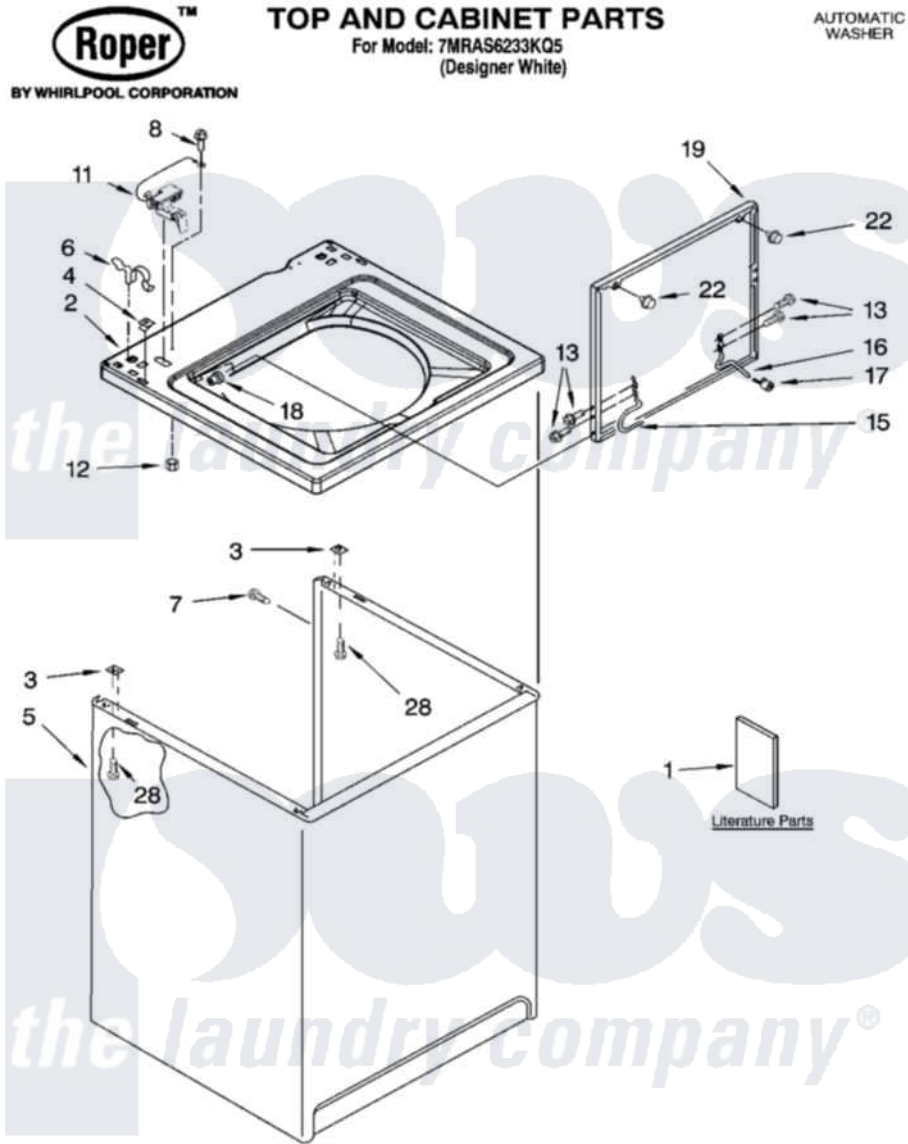

Whirlpool 7MRAS6233KQ5 01 - TOP AND CABINET PARTS

10-03 Litho in U.S.A. (drd)

1

Part No. 8180157

Whirlpool [Residential Whirlpool 7MRAS6233KQ5 Washer Parts](#) Parts Diagram 01 - TOP AND CABINET PARTS
 Click on the part number to view part

Item	Original Part Number	Replaced By	Status	Part Description
1	LIT3954763		Not Available	Literature Parts (Installation Instructions)
"	LIT8539771		Not Available	Literature Parts (Energy Guide (Mexico))
"	LIT8539752		Not Available	Literature Parts (Use & Care Guide)
"	LIT8542738		Not Available	Literature Parts (Wiring Diagram)
2	8318068			Top
3	62750			Spacer, Cabinet To Top (4)
4	357213			Nut, Push-In
5	63424			Cabinet
6	62780			Clip, Top And Cabinet And Rear Panel
7	3357011	308685		Side Trim)
8	3351614			Screw, Gearcase Cover Mounting
11	8318084			Switch, Lid
12	3400901	680762		Nut

13	3351355	W10119828	Screw, Lid Hinge Mounting
15	8318088		Hinge, Lid
16	54583		Hinge, Lid
17	19119		Bumper, Lid Hinge
18	21258		Bearing, Lid Hinge
19	8557507	W1019385Z	Lid
22	9724509		Bumper, Lid
28	3390631		Screw, 10-16 X 3/8