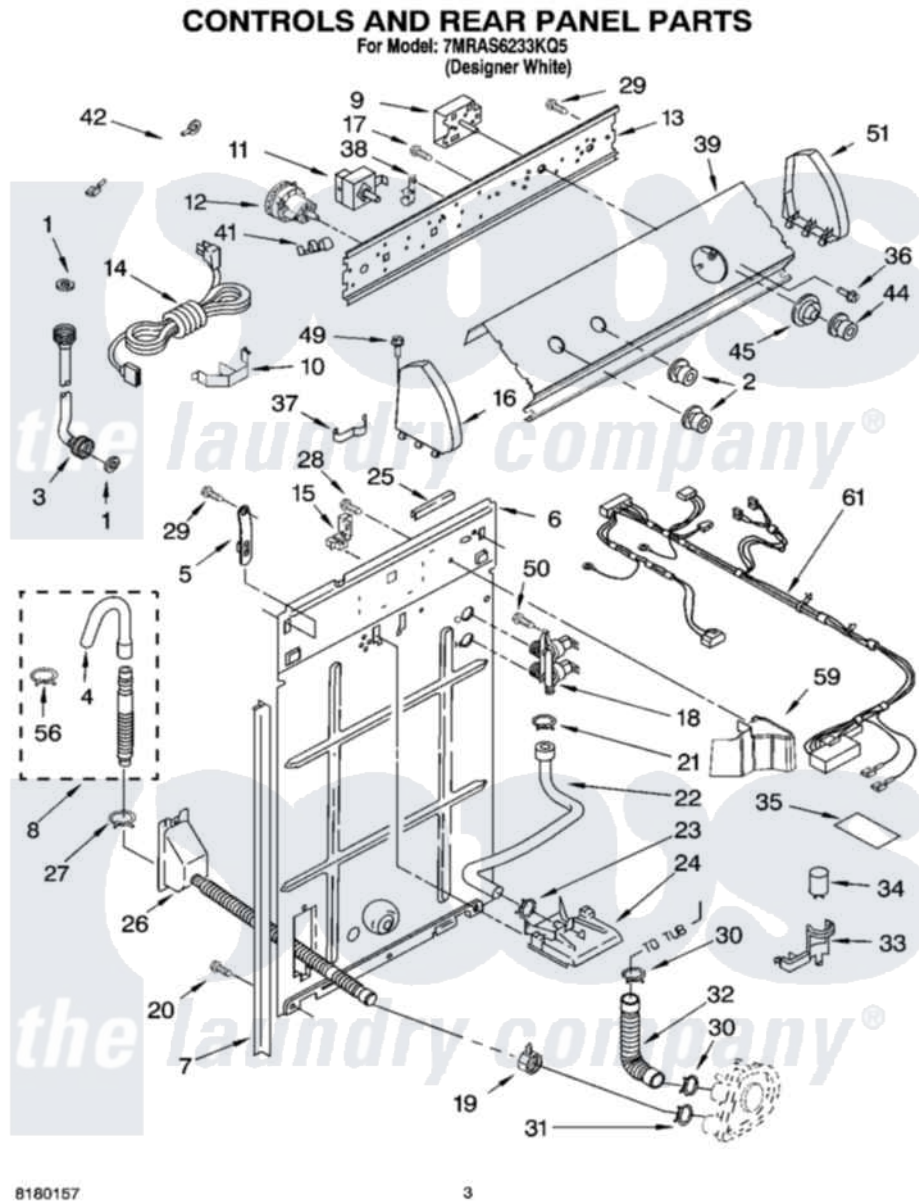

Whirlpool 7MRAS6233KQ5 02 - CONTROLS AND REAR PANEL PARTS

Whirlpool Residential Whirlpool 7MRAS6233KQ5 Washer Parts Parts Diagram 02 - CONTROLS AND REAR PANEL PARTS

Click on the part number to view part

Item	Original Part Number	Replaced By	Status	Part Description
1	3976300	16123		Washer Inlet-Hose Miscellaneous Parts Must be Ordered Separately.
2	8274378			Knob, Control
3	3949374	89503		Hose-Inlet
"	3949375	89503		Hose-Inlet
4	3357027			Nozzle, Hose Drain
5	8318255	8568314		Strap, Console
6	8318405			Panel, Rear
7	62747			Pad, Rear Panel
8	3951609	285664		Hose
"	661577	285666		Hose
"	3357090	285702		Hose
9	3953146			Timer, Control
10	8055003			Clip, Harness And Pressure Switch
11	661612	W10168256		Switch, Water Temperature

12	3366848	W10339229	Switch-WL
13	3948608		Bracket, Control
14	8532158	W10130795	Cord-Power
15	3949468	285777	Relief-Str
16	8532108		Cap, End
17	3179795		Screw, Ground
18	3952164	285805	Valve-Inlet
19	3976395		Restraint, Hose
20	62863	3390631	Screw, 10-16 X 3/8
21	8533946	596669	Clamp, Manifold
22	8317974	8317926	Hose, Vacuum Break
23	9724996	596669	Clamp, Manifold
24	387606	3360977	Break-Vac
25	303294	3367669	Protector, Edge
26	8317940	W10358149	Drain Hose Assembly
27	3366912	356138	Clamp, Hose
28	3351614		Screw, Gearcase Cover Mounting
29	90767		Screw, 8A X 3/8 HeX Washer Head Tapping
30	3363366	616099	Clamp
31	8317496	285655	Clamp, Hose
32	3951449	285871	Hose
33	8318201	8318046	Clip, Capacitor
34	661606	8572717	Capacitor, Motor Start
35	3976286		Shield, Capacitor
36	3400818		Screw, Timer Mounting
37	3347812	8528351	Clip
38	8317975		Restraint, Harness
39	8531980		Panel, Console
41	357572	W10113937	Clip, Grounding
42	3398893	3395559	Wire
44	8274390	3957821	Knob, Timer
45	8274395	3957844	Dial
49	388326		Screw, 8-18 X 1.25
50	9740848		Screw, Mixing Valve Mounting
51	8532107		Cap, End
56	3366913	3357331	Clamp, Drain
59	8314879		Shield, Inlet Valve
61	3956733		Harness, Wiring