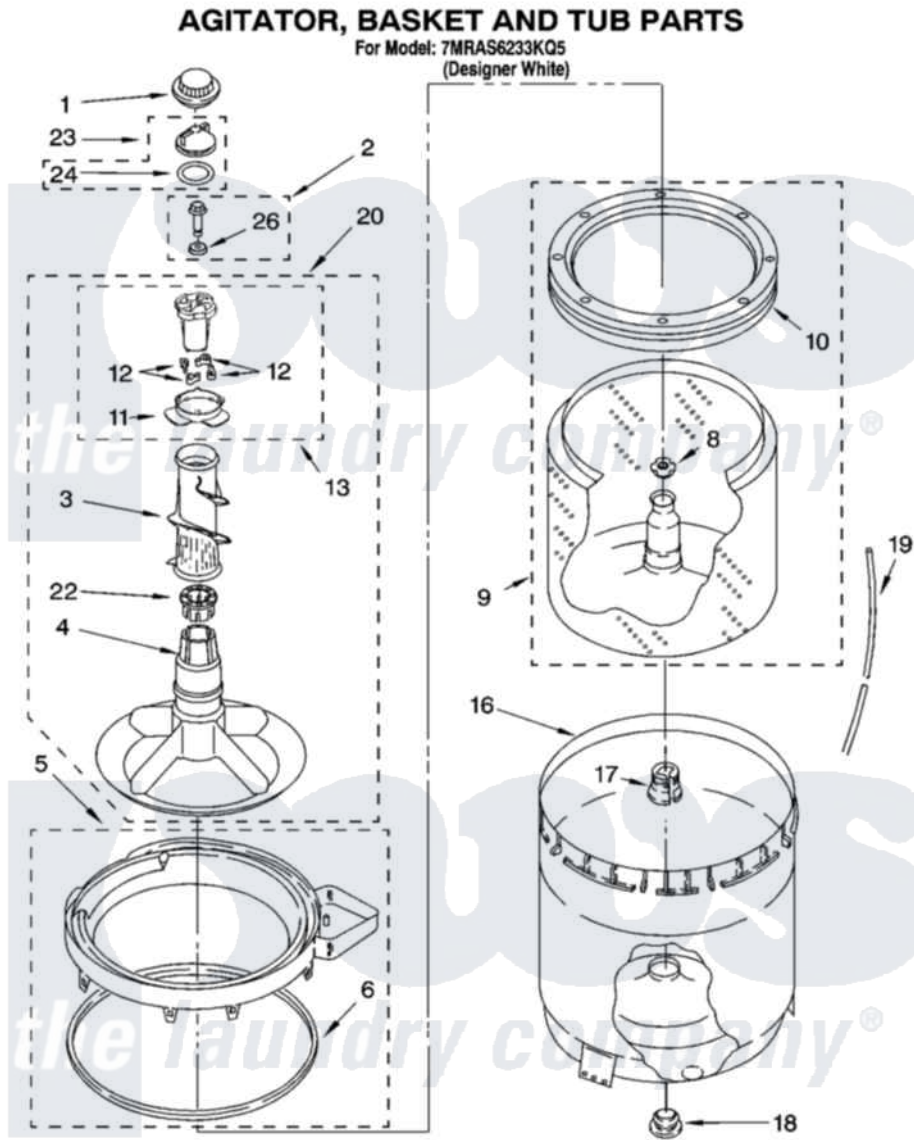

Whirlpool 7MRAS6233KQ5 03 - AGITATOR, BASKET AND TUB PARTS

8180157

5

Whirlpool [Residential Whirlpool 7MRAS6233KQ5 Washer Parts](#) Parts Diagram 03 - AGITATOR, BASKET AND TUB PARTS

[Click on the part number to view part](#)

Item	Original Part Number	Replaced By	Status	Part Description
1	3355758			Cap, Agitator
2	358237			Screw And Washer
3	3348752			Mover, Clothes
4	3347288			Agitator
5	8528150	W10445870		Ring-Tub
6	3976308			Gasket, Tub Ring
8	21366			Nut, Spanner
9	8526017	W10389329		Clothes Container, Assembly
10	8519788	387240		Ring, Balance
11	3363661			Bearing, Driven Cam
12	3366877	80040		Dog-Agitator
13	3363663	285811		Cam-Agitator
16	63849			Strain Relief, Power Cord
17	389140			Tub Block, Basket Drive
18	383727			Gasket, Centerpod
19	3347780	353244		Hose, Pressure Switch