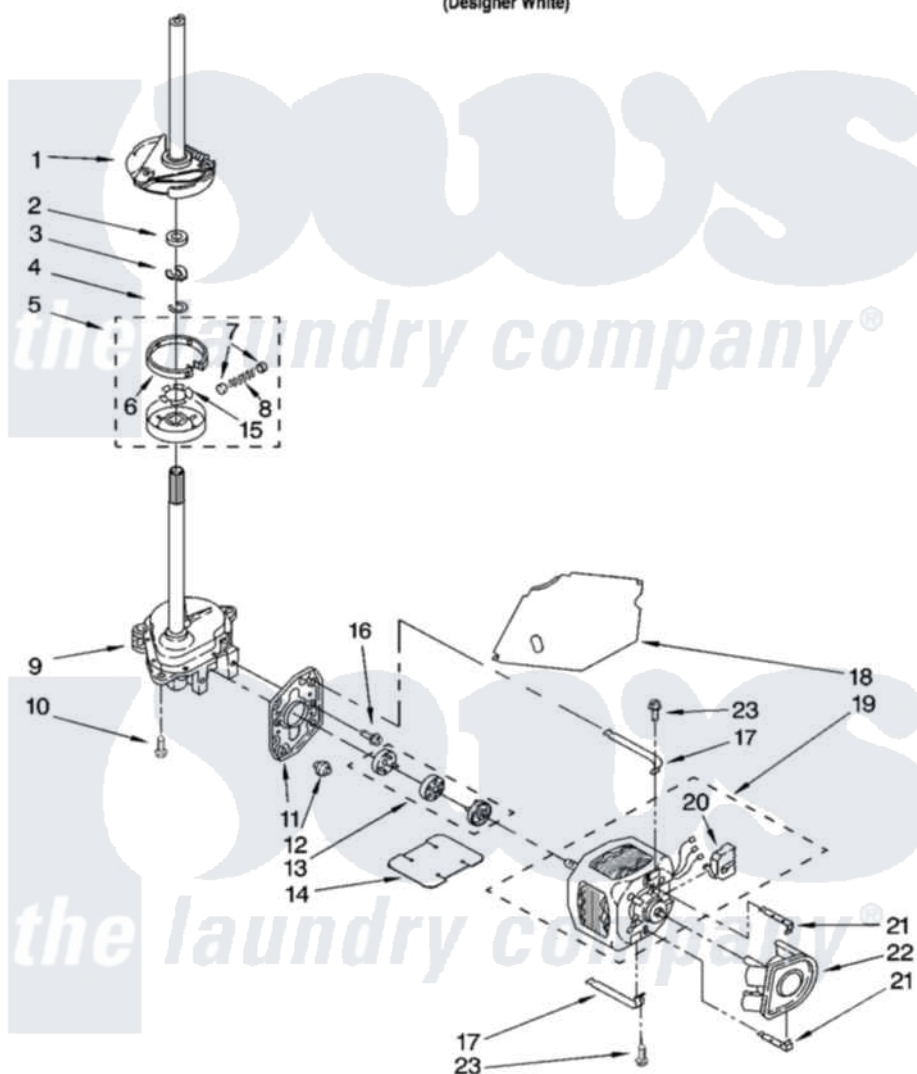

# Whirlpool 7MRAS6233KQ5 04 - BRAKE, CLUTCH, GEARCASE, MOTOR AND PUMP PARTS

## BRAKE, CLUTCH, GEARCASE, MOTOR AND PUMP PARTS

For Model: 7MRAS6233KQ5  
(Designer White)

8180157

7

Whirlpool [Residential Whirlpool 7MRAS6233KQ5 Washer Parts](#) Parts Diagram 04 - BRAKE, CLUTCH, GEARCASE, MOTOR AND PUMP PARTS

[Click on the part number to view part](#)

Item	Original Part Number	Replaced By	Status	Part Description
1	388952	<a href="#">285792</a>		Basketdrive
2	<a href="#">63292</a>			Washer, Spin Tube Thrust
3	62697	<a href="#">W10080230</a>		Ring, Spin Tube Support
4	63283	<a href="#">285353</a>		Ring
5	3951311	<a href="#">285785</a>		Clutch
6	3951308	<a href="#">285790</a>		Lining
7	<a href="#">62646</a>			Cap, Clutch Spring
8	<a href="#">3946792</a>			Spring And Damper Assembly
9	8532118	<a href="#">3360629</a>		Gearcase
10	3357334	<a href="#">3400516</a>		Screw Anti-Rattle
11	<a href="#">62611</a>			Plate, Motor Mount To Gearcase
12	<a href="#">62691</a>			Grommet, Motor
13	285753	<a href="#">285753A</a>		Coupling
14	<a href="#">8316060</a>			Shield, Tub To Motor

15	<a href="#">3355454</a>		Clip, Main Drive
16	<a href="#">3400516</a>		Screw Anti-Rattle
17	3349637	<a href="#">W10086010</a>	Retainer, Motor
18	<a href="#">3362089</a>		Shield, Tub To Motor
19	8528157	<a href="#">661600</a>	Motor, Main Drive
20	<a href="#">3952056</a>		Switch, Main Drive Motor
21	<a href="#">8546127</a>		Retainer, Pump
22	<a href="#">3363394</a>		Pump
23	3387485	<a href="#">273556</a>	Screw, 10-16 X 5/8