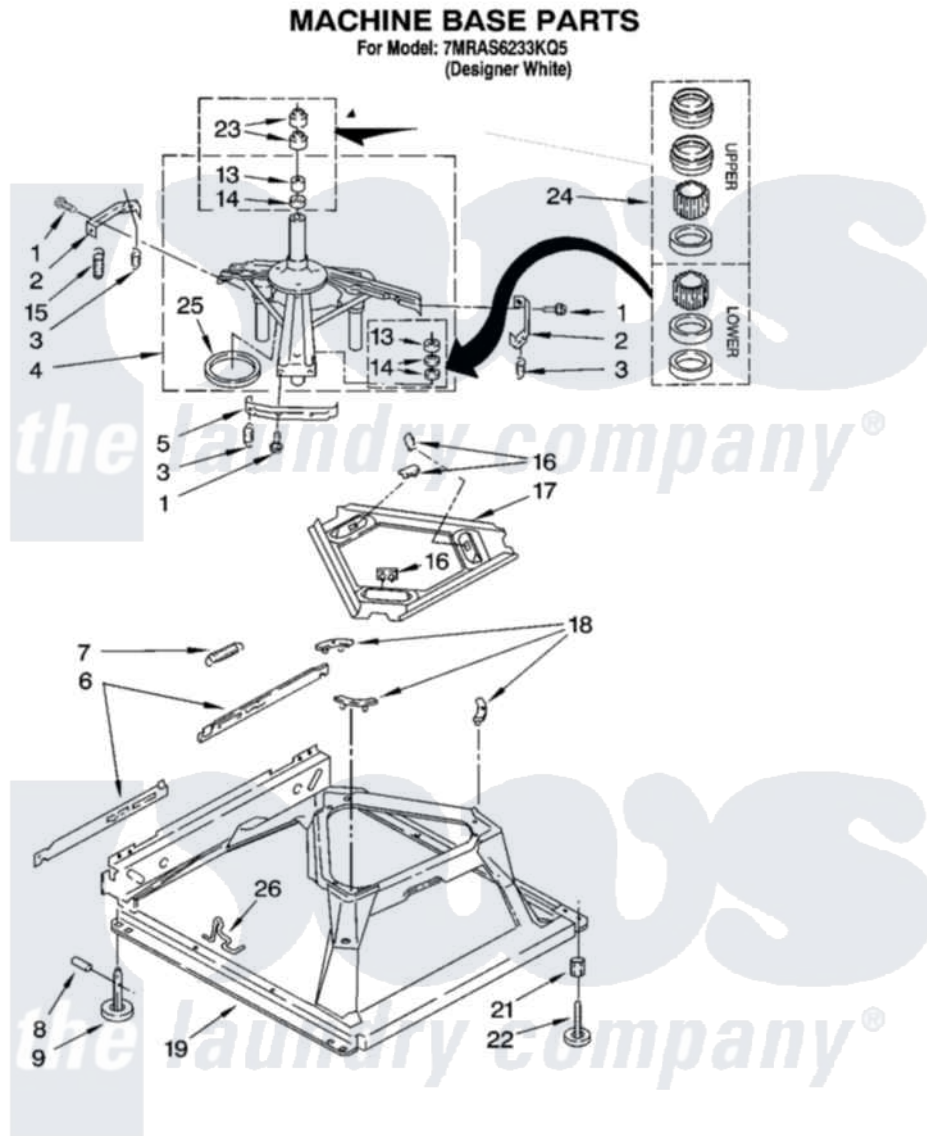

# Whirlpool 7MRAS6233KQ5 05 - MACHINE BASE PARTS

8

8180157

Whirlpool [Residential Whirlpool 7MRAS6233KQ5 Washer Parts](#) Parts Diagram 05 - MACHINE BASE PARTS  
Click on the part number to view part

Item	Original Part Number	Replaced By	Status	Part Description
1	<a href="#">3400076</a>			Screw, Bracket Mounting
2	<a href="#">64067</a>			Bracket, Spring Outer
3	<a href="#">63907</a>			Spring, Suspension
4	3362087	<a href="#">280184</a>		Support
5	<a href="#">64065</a>			Bracket, Spring Outer
6	<a href="#">63466</a>			Link, Leveling Mechanism
7	62597	<a href="#">8316845</a>		Spring
8	<a href="#">62837</a>			Pin, Knurled
9	62596	<a href="#">285244</a>		Feet-Leveling
13	3347047	<a href="#">8546455</a>		Bearing, Centerpost
14	357409	<a href="#">359449</a>		Seal, Agitator Shaft
15	388492	<a href="#">W10250667</a>		Spring, Counterweight
16	62568	<a href="#">285219</a>		Pad
17	<a href="#">3946509</a>			Plate, Suspension
18	3363660	<a href="#">285744</a>		Pad
19	3946512	<a href="#">285771</a>		Base

21	<a href="#">3359452</a>		Nut, Lock
22	389102	<a href="#">W10001130</a>	Foot, Leveling
23	356934	<a href="#">8577376</a>	Seal, Centerpost
24	<a href="#">285203</a>		Centerpost Bearing Kit
25	<a href="#">63134</a>		Ring, Sound Deadening
26	63806	<a href="#">W10145155</a>	Retainer, Suspension Spring