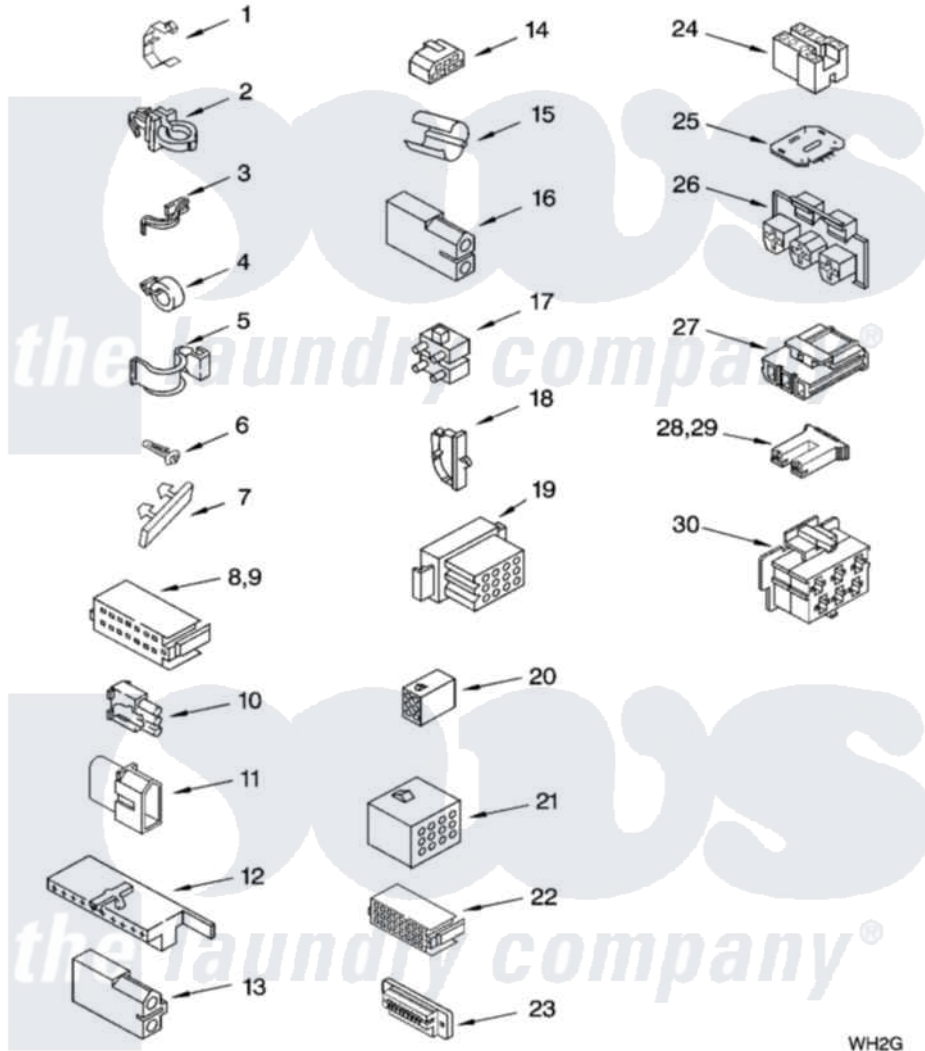

# Whirlpool 7MRAS6233KQ5 06 - WIRING HARNESS PARTS

## WIRING HARNESS PARTS

For Model: 7MRAS6233KQ5  
(Designer White)

WH2G

8180157

9

Whirlpool [Residential Whirlpool 7MRAS6233KQ5 Washer Parts](#) Parts Diagram 06 - WIRING HARNESS PARTS  
Click on the part number to view part

Item	Original Part Number	Replaced By	Status	Part Description
1	<a href="#">3349557</a>			Retainer, Harness
2	388498		Not Available	Clip, Harness
3	3347812	<a href="#">8528351</a>		Clip
4	3352501	<a href="#">8559320</a>		Restraint, Hose
5	<a href="#">90016</a>			Clip, Pressure Switch Hose
6	3390496	<a href="#">8281256</a>		Clip, Harness
7	<a href="#">389379</a>			Retainer, Side To Feature Panel
8	<a href="#">352090</a>			Timer, Block Disconnect
9	<a href="#">352089</a>			Timer, Block Disconnect
10	<a href="#">62889</a>			Receptacle, Terminal
11	<a href="#">353424</a>			Plug, Terminal
12	<a href="#">62505</a>			Block, Disconnect
13	3348075			Block, Disconnect (Motor 3 Speed) (Use Term. 94613 Or 94614)
14	<a href="#">3347243</a>			Block, Disconnect

15	<a href="#">63523</a>		Harness, Protector
16	<a href="#">717252</a>		Receptacle, Terminal
17	387566		Plug, Terminal (4-Way) (Power Cord) (Use M3 Screws)
18	<a href="#">3352944</a>		Clip, Harness
19	3390423	Not Available	Block, Disconnect (12-Way) (Timer) (Use Term. 94613)
20	3347730	Not Available	Receptacle, (6-Way) (Use Term. 94613)
21	388818		Plug, Terminal (12-Way) (Use Term. 94613 Or 94614)
22	3369366	Not Available	Timer, Block Disconnect (Black) (Amp) (Use Term. 3369365)
23	3349494		Connector, Etc
24	60687		Connector, Relay (Use Term. 308569)
25	3407125	<a href="#">3955728</a>	Control, Etc
26	3948617	<a href="#">2172937</a>	Connector
27	<a href="#">3360056</a>		Connector
28	<a href="#">3354925</a>		Block, Connector
29	<a href="#">3354926</a>		Block, Connector
30	3948615	Not Available	Connector (T.P.A.) (6-Circuit) (Temp. Switch) (Use Term. 3948619 OR 3948620.)