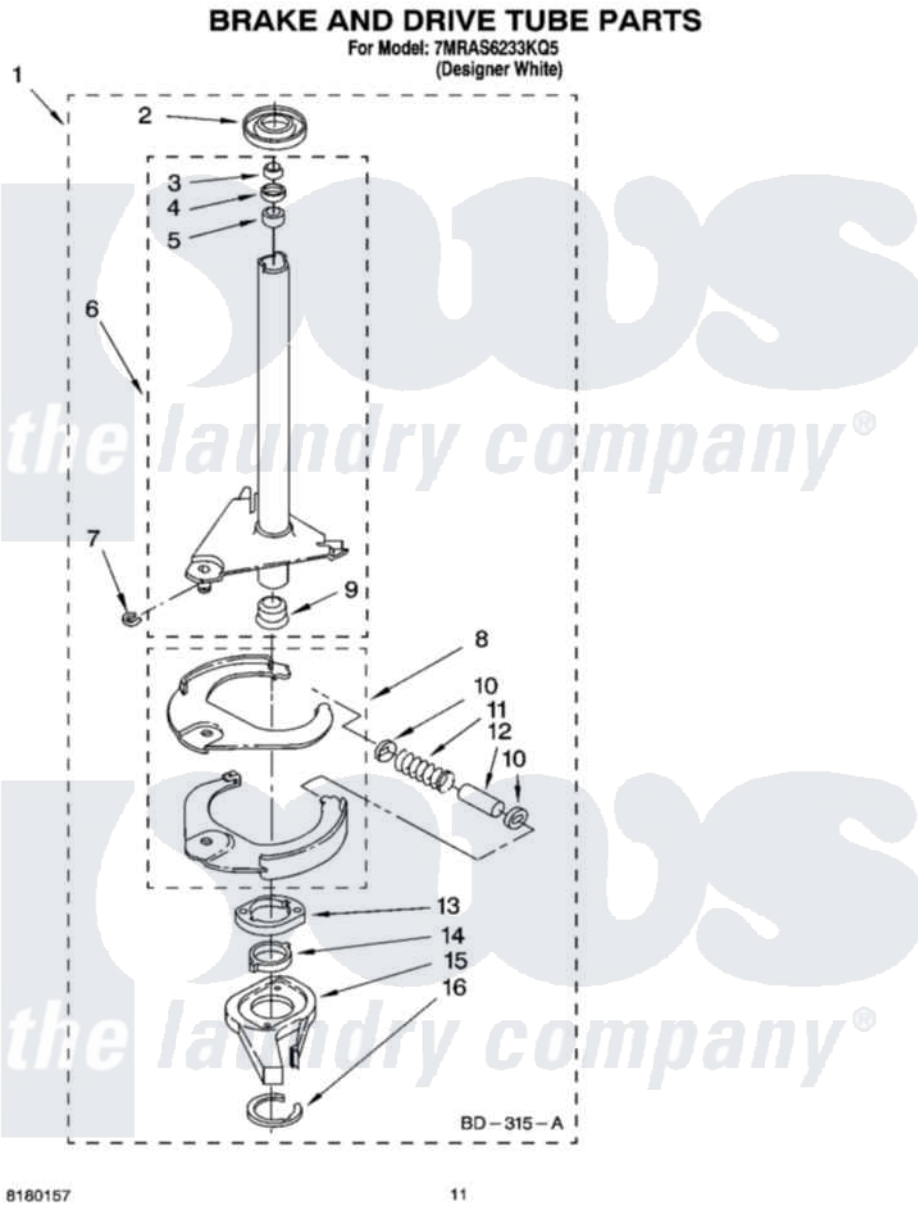

# Whirlpool 7MRAS6233KQ5 07 - BRAKE AND DRIVE TUBE PARTS

8180157

11

Whirlpool [Residential Whirlpool 7MRAS6233KQ5 Washer Parts](#) Parts Diagram 07 - BRAKE AND DRIVE TUBE PARTS  
Click on the part number to view part

Item	Original Part Number	Replaced By	Status	Part Description
1	388952	<a href="#">285792</a>		Basketdrive
2	<a href="#">62658</a>			Ring, Thrust
3	<a href="#">91939</a>			Seal, Shaft
4	<a href="#">356427</a>			Seal, Spin Pinion
5	<a href="#">356937</a>			Spacer, Drive Tube
6	64027	<a href="#">64208</a>		Tube-Spin
7	64035	<a href="#">W10083190</a>		Ring, Retaining
8	64232	<a href="#">285438</a>		Shoe-Brake
9	62703	<a href="#">8546462</a>		"T" Bearing, Spin Tube
10	62648	<a href="#">285658</a>		Sleeve
11	387806		Not Available	Spring, Brake
12	62909	<a href="#">285658</a>		Sleeve
13	63023	<a href="#">8546461</a>		Cam, Brake Release
14	<a href="#">63022</a>			Sleeve, Cam
15	64194	<a href="#">285790</a>		Lining
16	90368	<a href="#">W10083200</a>		Ring, Retaining

" N/A

Not Available

FOLLOWING PARTS NOT  
ILLUSTRATED

" [285208](#)

Lubricant