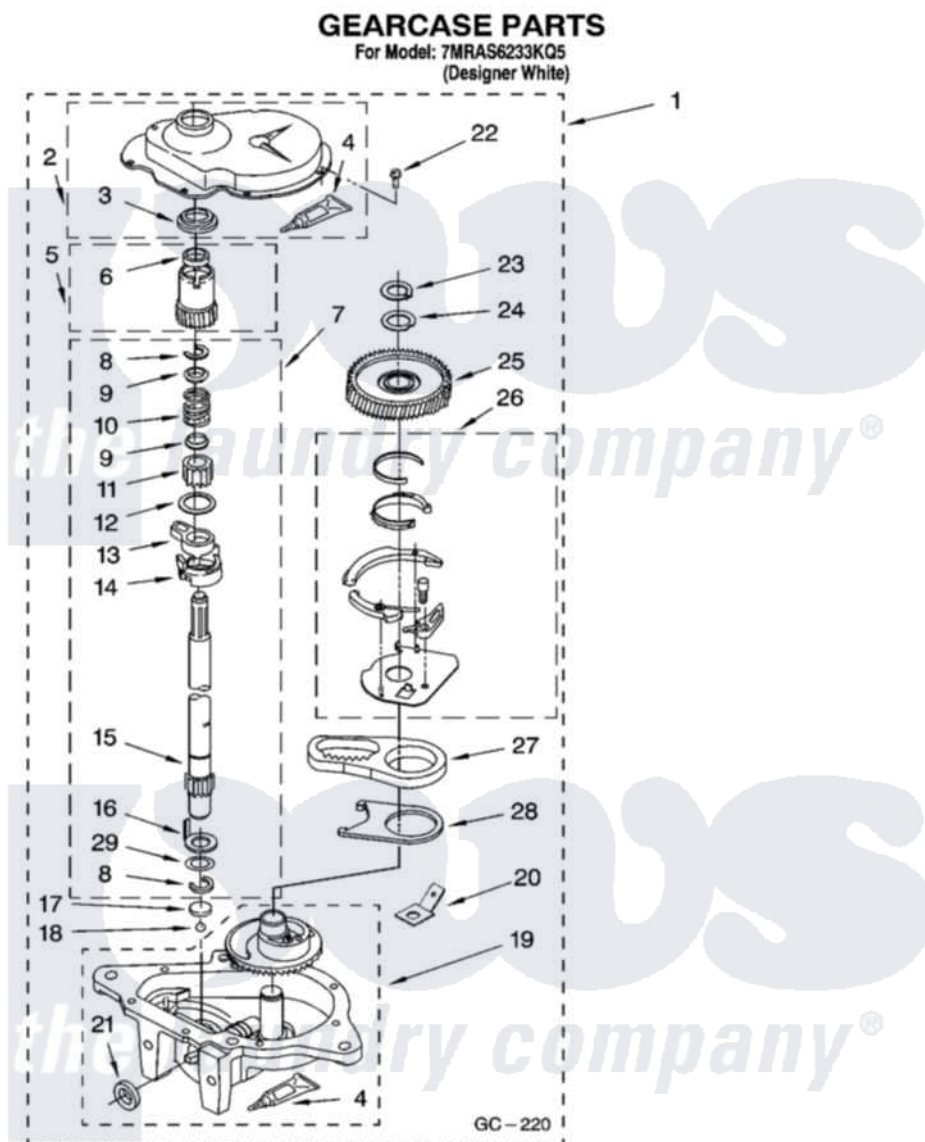

Whirlpool 7MRAS6233KQ5 08 - GEARCASE PARTS

12

8180157

Whirlpool [Residential Whirlpool 7MRAS6233KQ5 Washer Parts](#) Parts Diagram 08 - GEARCASE PARTS

[Click on the part number to view part](#)

Item	Original Part Number	Replaced By	Status	Part Description
1	8532118	3360629		Gearcase
2	285202			Cover, Gearcase
3	3349985			Seal, Gearcase Cover
4	285195			Sealer Sealer, Gasket
5	63320	285362		Gear and Pinion
6	356427			Seal, Spin Pinion
7	389387			Shaft, Agitator
8	90369		Not Available	Ring, Retaining (2)
9	62677			Retainer, Spring
10	62676			Spring, Agitator
11	63273	285509		Shaft, Agitator
12	62619			Washer, Agitator Gear
13	62580	285206		Cam-Agitator
14	62581	285206		Cam-Agitator
15	285509			Shaft, Agitator
16	62618			Washer, Cam Thrust

17	16018	285205	Bearing
18	85529	285205	Bearing
19	389230	285515	Gearcase
20	3949116	Not Available	BLOCK TAB, TERMINAL
21	285352		Seal Kit, Thrust Plug
22	3351614		Screw, Gearcase Cover Mounting
23	3362552	285765	Ring-Retrn
24	285735	285766	Washer Kit, Thrust
25	62570	285362	Gear and Pinon
26	388253	999516	Shelf-Glas
27	3349296	8546456	Rack, Connecting
28	62621		Actuator, Shift
29	388815		Washer, Intermediate 1 3976263 Miscellaneous Parts Bag 2 3976300 Washer, Inlet Hose 3 3366913 Clamp, Hose