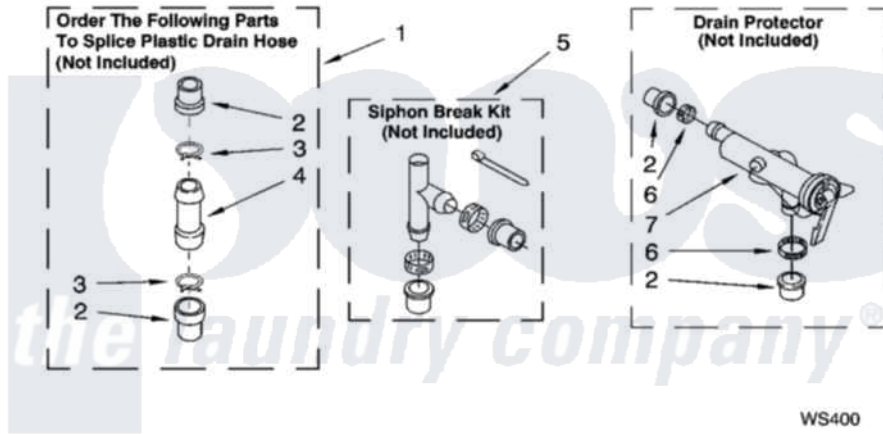

Whirlpool 7MRAS6233KQ5 09 - WATER SYSTEM PARTS

WATER SYSTEM PARTS

For Model: 7MRAS6233KQ5
(Designer White)

8180157

13

Whirlpool [Residential Whirlpool 7MRAS6233KQ5 Washer Parts](#) Parts Diagram 09 - WATER SYSTEM PARTS
Click on the part number to view part

Item	Original Part Number	Replaced By	Status	Part Description
1	285442			Water System Parts
2	285321			Water System Parts
3	370447	285655		Clamp, Hose
4	16272			Connector, Straight
5	285320			Water System Parts
6	65349	285655		Clamp, Hose
7	367031			Water System Parts