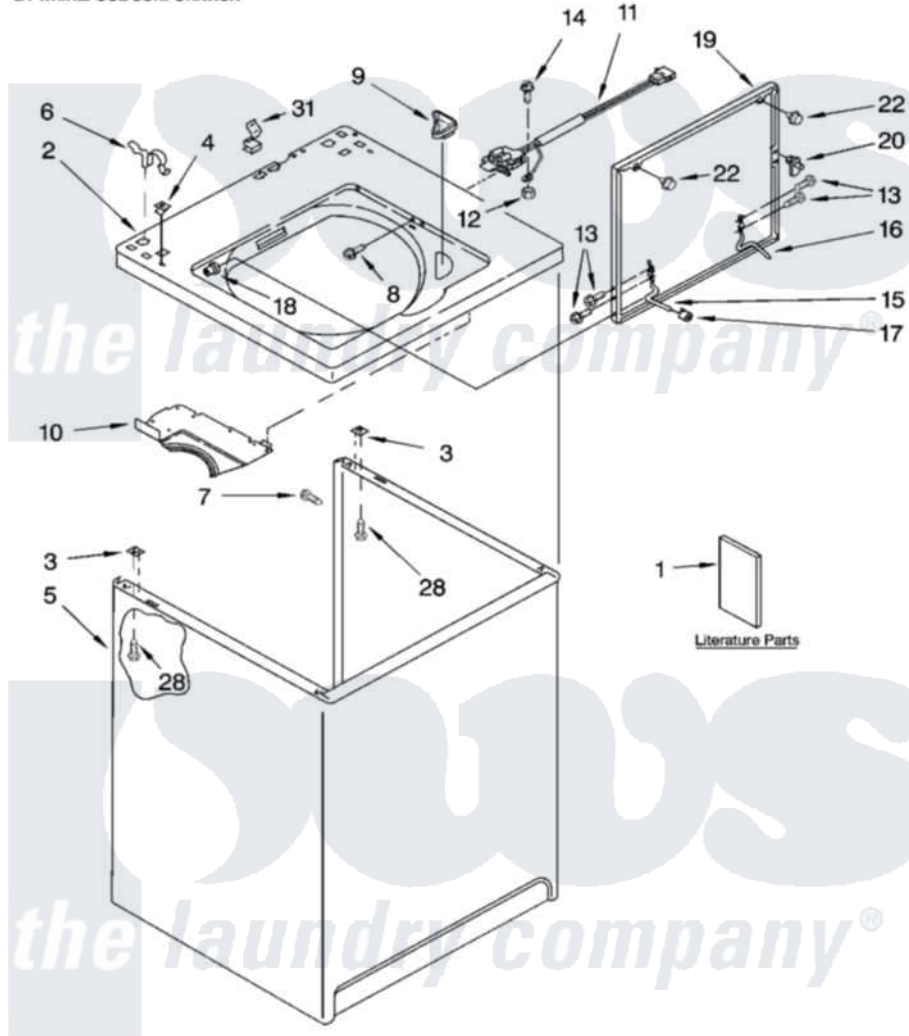

Whirlpool 7MRAS8244MQ0 01 - TOP AND CABINET PARTS

TOP AND CABINET PARTS

For Model: 7MRAS8244MQ0
(Designer White)

AUTOMATIC
WASHER

9-03 Litho in U.S.A. (drd)

1

Part No. 8180083

Whirlpool [Residential Whirlpool 7MRAS8244MQ0 Washer Parts](#) Parts Diagram 01 - TOP AND CABINET PARTS
Click on the part number to view part

Item	Original Part Number	Replaced By	Status	Part Description
1	LIT3954763		Not Available	Literature Parts (Installation Instructions)
"	LIT8539771		Not Available	Literature Parts (Energy Guide (Mexico))
"	LIT8539752		Not Available	Literature Parts (Use & Care Guide)
"	LIT8541941		Not Available	Literature Parts (Wiring Diagram)
2	8271378			Top
3	62750			Spacer, Cabinet To Top (4)
4	357213			Nut, Push-In
5	63424			Cabinet
6	62780			Clip, Top And Cabinet And Rear Panel
7	3357011	308685		Side Trim)
8	3356311			Screw And Washer, Lid Switch Shield
9	3362952			Dispenser, Bleach
10	3950994			Shield, Lid Switch

11	3950298		Switch, Lid
12	3400901	680762	Nut
13	3351355	W10119828	Screw, Lid Hinge Mounting
14	3351614		Screw, Gearcase Cover Mounting
15	54584		Hinge, Lid
16	91770		Hinge, Lid
17	19119		Bumper, Lid Hinge
18	21258		Bearing, Lid Hinge
19	8532144	285923	Lid
20	357913	358684	Strike, Lid Switch
22	9724509		Bumper, Lid
28	3390631		Screw, 10-16 X 3/8
31	90016		Clip, Pressure Switch Hose