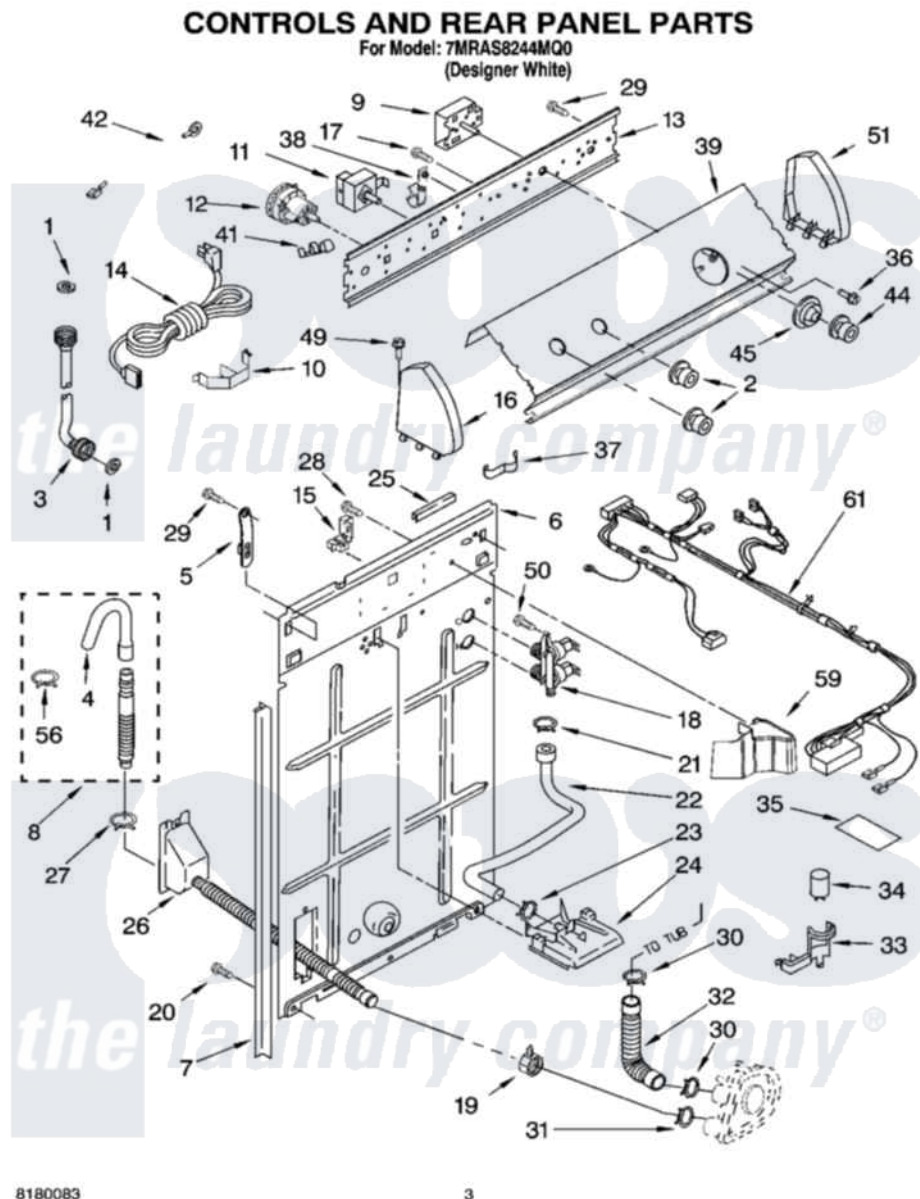

Whirlpool 7MRAS8244MQ0 02 - CONTROLS AND REAR PANEL PARTS

8180083

3

Whirlpool [Residential Whirlpool 7MRAS8244MQ0 Washer Parts](#) Parts Diagram 02 - CONTROLS AND REAR PANEL PARTS

[Click on the part number to view part](#)

Item	Original Part Number	Replaced By	Status	Part Description
1	3976300	16123		Washer Inlet-Hose Miscellaneous Parts Must be Ordered Separately.
2	8274378			Knob, Control
3	3949374	89503		Hose-Inlet
"	3949375	89503		Hose-Inlet
4	3357027			Nozzle, Hose Drain
5	8318255	8568314		Strap, Console
6	8318405			Panel, Rear
7	62747			Pad, Rear Panel
8	3951609	285664		Hose
"	661577	285666		Hose
"	3357090	285702		Hose
9	8541939			Timer, Control
10	8055003			Clip, Harness And Pressure Switch
11	661614			Switch, Water Temperature

12	3366847	W10337780	Switch-WL
13	3948608		Bracket, Control
14	8532158	W10130795	Cord-Power
15	3949468	285777	Relief-Str
16	8532108		Cap, End
17	3179795		Screw, Ground
18	3952164	285805	Valve-Inlet
19	3976395		Restraint, Hose
20	62863	3390631	Screw, 10-16 X 3/8
21	8533946	596669	Clamp, Manifold
22	8317974	8317926	Hose, Vacuum Break
23	9724996	596669	Clamp, Manifold
24	387606	3360977	Break-Vac
25	303294	3367669	Protector, Edge
26	8317940	W10358149	Drain Hose Assembly
27	3366912	356138	Clamp, Hose
28	3351614		Screw, Gearcase Cover Mounting
29	90767		Screw, 8A X 3/8 HeX Washer Head Tapping
30	3363366	616099	Clamp
31	8317496	285655	Clamp, Hose
32	3951449	285871	Hose
33	8318201	8318046	Clip, Capacitor
34	661606	8572717	Capacitor, Motor Start
35	3976286		Shield, Capacitor
36	3400818		Screw, Timer Mounting
37	3347812	8528351	Clip
38	8317975		Restraint, Harness
39	8539626		Panel, Console
41	357572	W10113937	Clip, Grounding
42	3398893	3395559	Wire
44	8274390	3957821	Knob, Timer
45	8274395	3957844	Dial
49	388326		Screw, 8-18 X 1.25
50	9740848		Screw, Mixing Valve Mounting
51	8532107		Cap, End
56	3366913	3357331	Clamp, Drain
59	8314879		Shield, Inlet Valve
61	3956535		Harness, Wiring