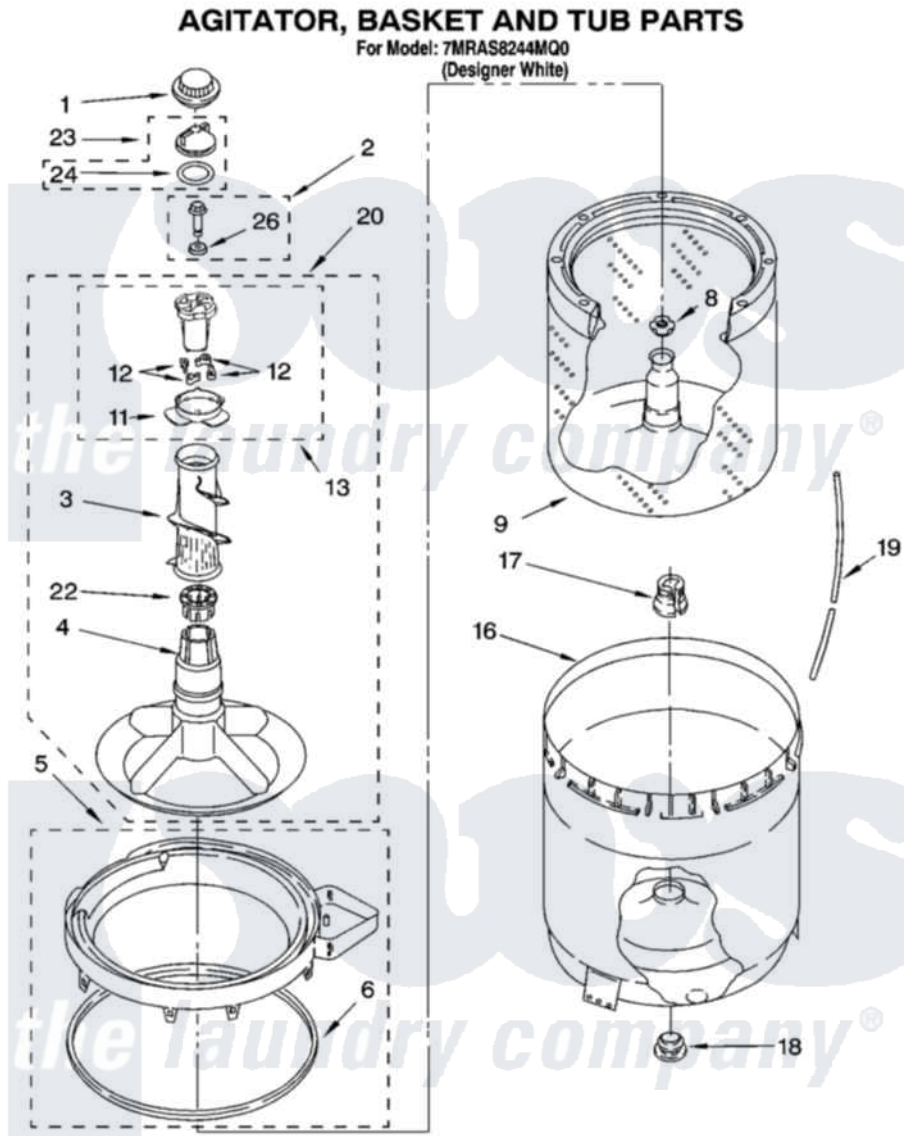

# Whirlpool 7MRAS8244MQ0 03 - AGITATOR, BASKET AND TUB PARTS

8180083

5

Whirlpool [Residential Whirlpool 7MRAS8244MQ0 Washer Parts](#) Parts Diagram 03 - AGITATOR, BASKET AND TUB PARTS

[Click on the part number to view part](#)

Item	Original Part Number	Replaced By	Status	Part Description
1	<a href="#">3355758</a>			Cap, Agitator
2	<a href="#">358237</a>			Screw And Washer
3	<a href="#">3348752</a>			Mover, Clothes
4	<a href="#">3347288</a>			Agitator
5	8528150	<a href="#">W10445870</a>		Ring-Tub
6	<a href="#">3976308</a>			Gasket, Tub Ring
8	<a href="#">21366</a>			Nut, Spanner
9	3951989	<a href="#">W10389329</a>		Clothes Container, Assembly
11	<a href="#">3363661</a>			Bearing, Driven Cam
12	3366877	<a href="#">80040</a>		Dog-Agitator
13	3363663	<a href="#">285811</a>		Cam-Agitator
16	<a href="#">63849</a>			Strain Relief, Power Cord
17	<a href="#">389140</a>			Tub Block, Basket Drive
18	<a href="#">383727</a>			Gasket, Centerpodt
19	3347780	<a href="#">353244</a>		Hose, Pressure Switch
20	3348117	<a href="#">285565</a>		Agitator