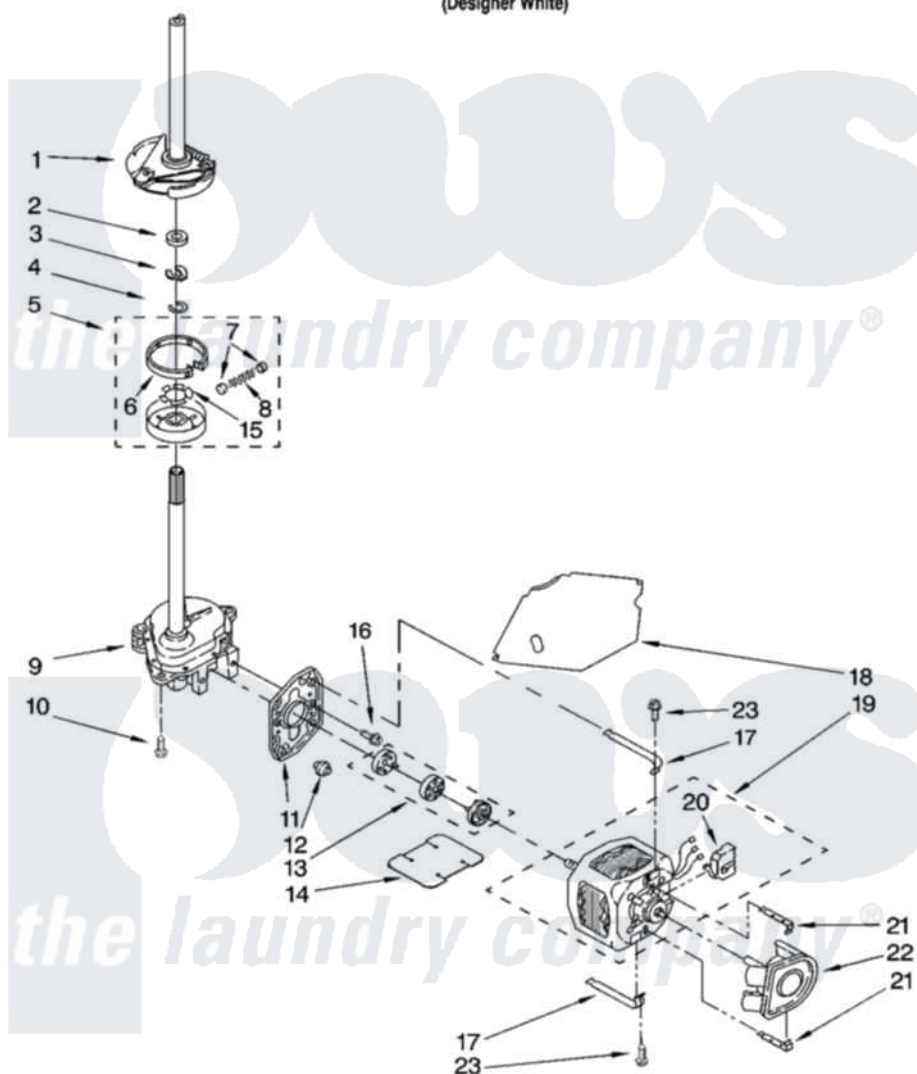

# Whirlpool 7MRAS8244MQ0 04 - BRAKE, CLUTCH, GEARCASE, MOTOR AND PUMP PARTS

## BRAKE, CLUTCH, GEARCASE, MOTOR AND PUMP PARTS

For Model: 7MRAS8244MQ0  
(Designer White)

8180083

7

Whirlpool [Residential Whirlpool 7MRAS8244MQ0 Washer Parts](#) Parts Diagram 04 - BRAKE, CLUTCH, GEARCASE, MOTOR AND PUMP PARTS

[Click on the part number to view part](#)

Item	Original Part Number	Replaced By	Status	Part Description
1	388952	<a href="#">285792</a>		Basketdrive
2	<a href="#">63292</a>			Washer, Spin Tube Thrust
3	62697	<a href="#">W10080230</a>		Ring, Spin Tube Support
4	63283	<a href="#">285353</a>		Ring
5	3951311	<a href="#">285785</a>		Clutch
6	3951308	<a href="#">285790</a>		Lining
7	<a href="#">62646</a>			Cap, Clutch Spring
8	<a href="#">3946792</a>			Spring And Damper Assembly
9	8532118	<a href="#">3360629</a>		Gearcase
10	3357334	<a href="#">3400516</a>		Screw Anti-Rattle
11	<a href="#">62611</a>			Plate, Motor Mount To Gearcase
12	<a href="#">62691</a>			Grommet, Motor
13	285753	<a href="#">285753A</a>		Coupling
14	<a href="#">8316060</a>			Shield, Tub To Motor

15	<a href="#">3355454</a>		Clip, Main Drive
16	<a href="#">3400516</a>		Screw Anti-Rattle
17	3349637	<a href="#">W10086010</a>	Retainer, Motor
18	<a href="#">3362089</a>		Shield, Tub To Motor
19	8528157	<a href="#">661600</a>	Motor, Main Drive
20	<a href="#">3952056</a>		Switch, Main Drive Motor
21	62700	<a href="#">8546127</a>	Retainer, Pump
22	<a href="#">3363394</a>		Pump
23	3387485	<a href="#">273556</a>	Screw, 10-16 X 5/8