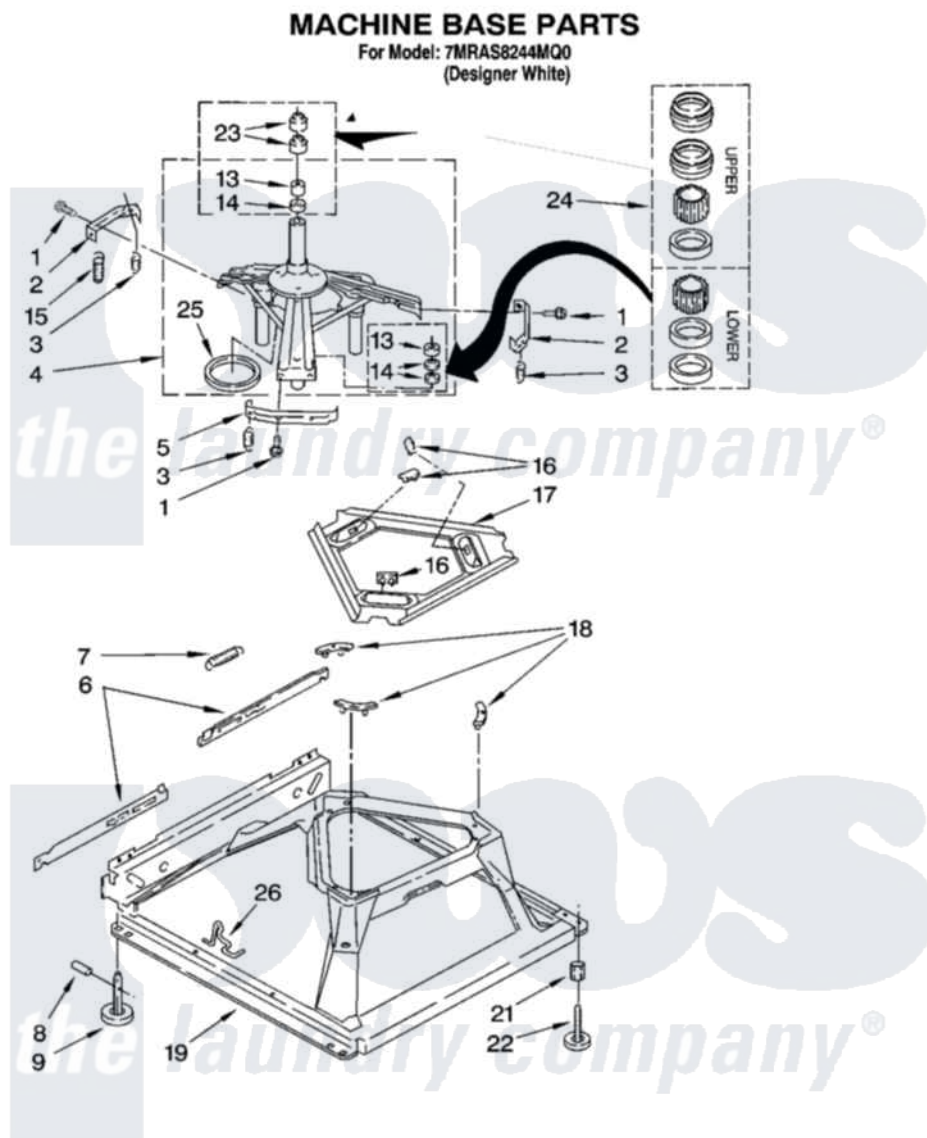

# Whirlpool 7MRAS8244MQ0 05 - MACHINE BASE PARTS

8

8180083

Whirlpool [Residential Whirlpool 7MRAS8244MQ0 Washer Parts](#) Parts Diagram 05 - MACHINE BASE PARTS  
 Click on the part number to view part

Item	Original Part Number	Replaced By	Status	Part Description
1	<a href="#">3400076</a>			Screw, Bracket Mounting
2	<a href="#">64067</a>			Bracket, Spring Outer
3	<a href="#">63907</a>			Spring, Suspension
4	3362087	<a href="#">280184</a>		Support
5	<a href="#">64065</a>			Bracket, Spring Outer
6	<a href="#">63466</a>			Link, Leveling Mechanism
7	62597	<a href="#">8316845</a>		Spring
8	<a href="#">62837</a>			Pin, Knurled
9	62596	<a href="#">285244</a>		Feet-Leveling
13	3347047	<a href="#">8546455</a>		Bearing, Centerpost
14	357409	<a href="#">359449</a>		Seal, Agitator Shaft
15	388492	<a href="#">W10250667</a>		Spring, Counterweight
16	62568	<a href="#">285219</a>		Pad
17	<a href="#">3946509</a>			Plate, Suspension
18	3363660	<a href="#">285744</a>		Pad
19	3946512	<a href="#">285771</a>		Base

21	<a href="#">3359452</a>		Nut, Lock
22	389102	<a href="#">W10001130</a>	Foot, Leveling
23	356934	<a href="#">8577376</a>	Seal, Centerpost
24	<a href="#">285203</a>		Centerpost Bearing Kit
25	<a href="#">63134</a>		Ring, Sound Deadening
26	63806	<a href="#">W10145155</a>	Retainer, Suspension Spring