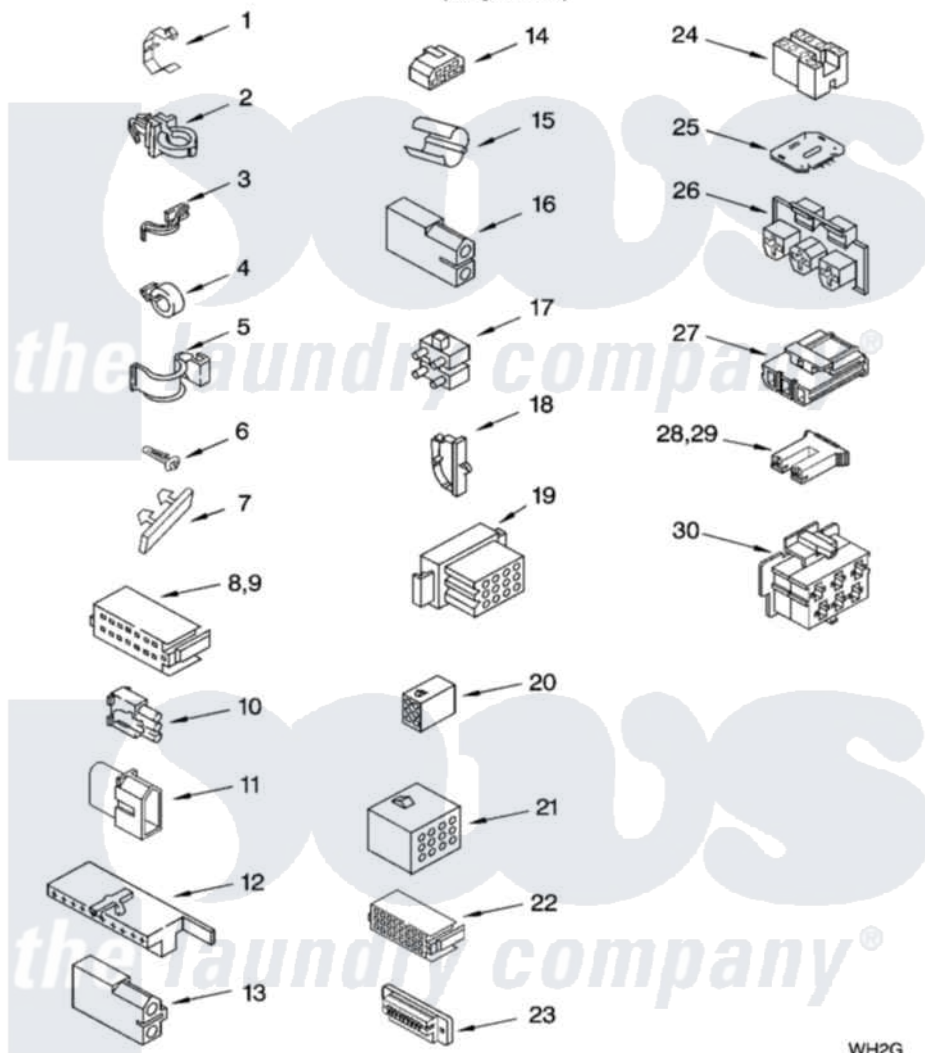

Whirlpool 7MRAS8244MQ0 06 - WIRING HARNESS PARTS

WIRING HARNESS PARTS

For Model: 7MRAS8244MQ0
(Designer White)

WH2G

8180083

9

Whirlpool [Residential Whirlpool 7MRAS8244MQ0 Washer Parts](#) Parts Diagram 06 - WIRING HARNESS PARTS
Click on the part number to view part

Item	Original Part Number	Replaced By	Status	Part Description
1	3349557			Retainer, Harness
2	388498		Not Available	Clip, Harness
3	3347812	8528351		Clip
4	3352501	8559320		Restraint, Hose
5	90016			Clip, Pressure Switch Hose
6	3390496	8281256		Clip, Harness
7	389379			Retainer, Side To Feature Panel
8	352090			Timer, Block Disconnect
9	352089			Timer, Block Disconnect
10	62889			Receptacle, Terminal
11	353424			Plug, Terminal
12	62505			Block, Disconnect
13	3348075			Block, Disconnect (Motor 3 Speed) (Use Term. 94613 Or 94614)
14	3347243			Block, Disconnect

15	63523		Harness, Protector
16	717252		Receptacle, Terminal
17	387566		Plug, Terminal (4-Way) (Power Cord) (Use M3 Screws)
18	3352944		Clip, Harness
19	3390423	Not Available	Block, Disconnect (12-Way) (Timer) (Use Term. 94613)
20	3347730	Not Available	Receptacle, (6-Way) (Use Term. 94613)
21	388818		Plug, Terminal (12-Way) (Use Term. 94613 Or 94614)
22	3369366	Not Available	Timer, Block Disconnect (Black) (Amp) (Use Term. 3369365)
23	3349494		Connector, Etc
24	60687		Connector, Relay (Use Term. 308569)
25	3407125	3955728	Control, Etc
26	3948617	2172937	Connector
27	3360056		Connector
28	3354925		Block, Connector
29	3354926		Block, Connector
30	3948615	Not Available	Connector (T.P.A.) (6-Circuit) (Temp. Switch) (Use Term. 3948619 OR 3948620.)