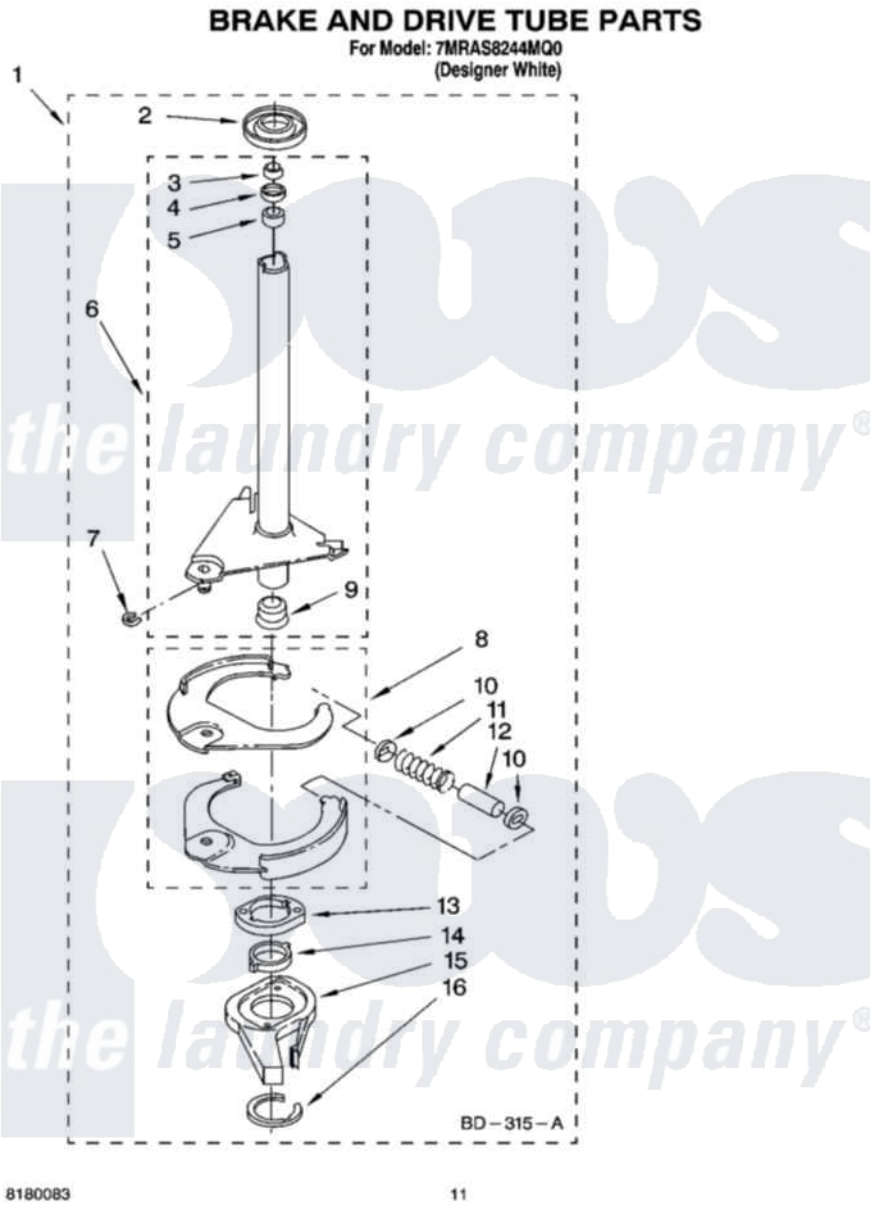

Whirlpool 7MRAS8244MQ0 07 - BRAKE AND DRIVE TUBE PARTS

8180083

11

Whirlpool [Residential Whirlpool 7MRAS8244MQ0 Washer Parts](#) Parts Diagram 07 - BRAKE AND DRIVE TUBE PARTS
Click on the part number to view part

Item	Original Part Number	Replaced By	Status	Part Description
1	388952	285792		Basketdrive
2	62658			Ring, Thrust
3	91939			Seal, Shaft
4	356427			Seal, Spin Pinion
5	356937			Spacer, Drive Tube
6	64027	64208		Tube-Spin
7	64035	W10083190		Ring, Retaining
8	64232	285438		Shoe-Brake
9	62703	8546462		"T" Bearing, Spin Tube
10	62648	285658		Sleeve
11	387806		Not Available	Spring, Brake
12	62909	285658		Sleeve
13	63023	8546461		Cam, Brake Release
14	63022			Sleeve, Cam
15	64194	285790		Lining
16	90368	W10083200		Ring, Retaining

" N/A

Not Available

FOLLOWING PARTS NOT
ILLUSTRATED

" [285208](#)

Lubricant