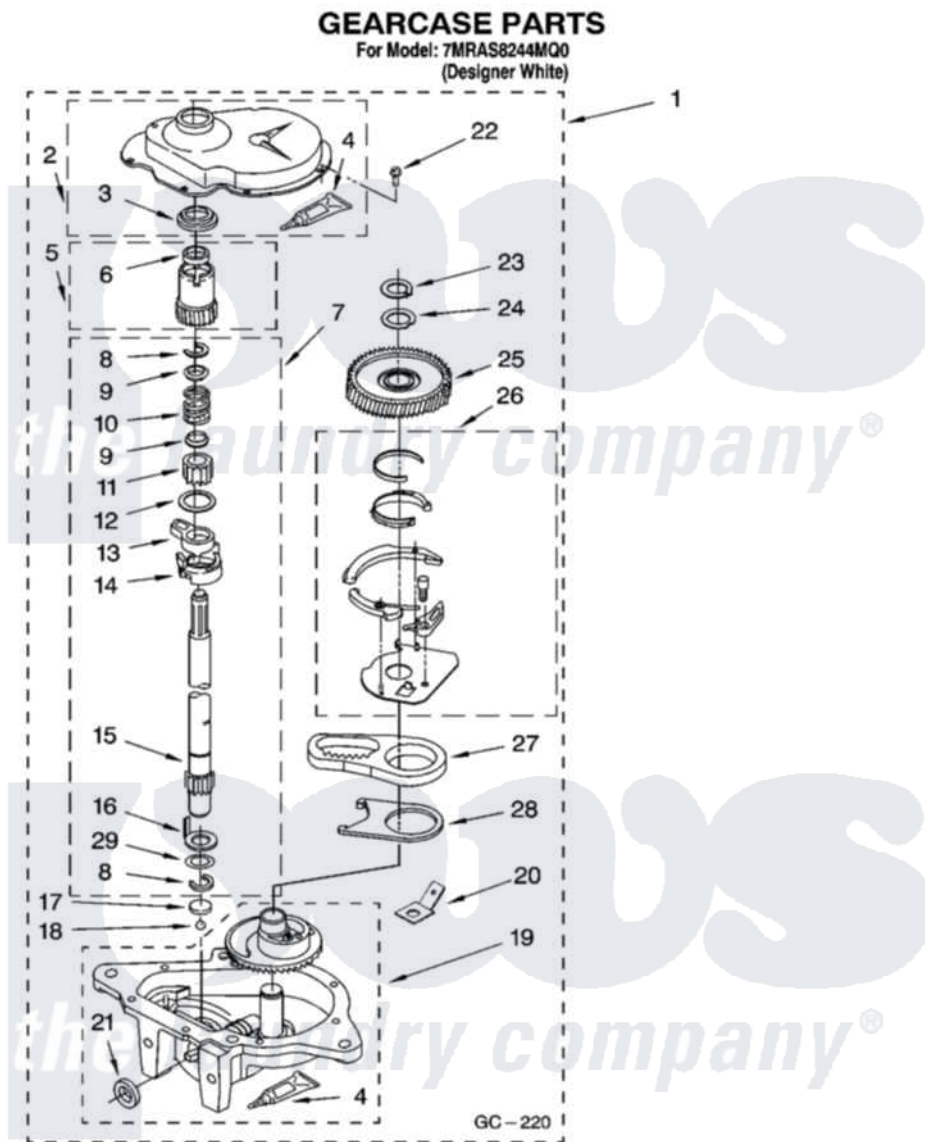

Whirlpool 7MRAS8244MQ0 08 - GEARCASE PARTS

12

8180083

Whirlpool [Residential Whirlpool 7MRAS8244MQ0 Washer Parts](#) Parts Diagram 08 - GEARCASE PARTS
Click on the part number to view part

Item	Original Part Number	Replaced By	Status	Part Description
1	8532118	3360629		Gearcase
2	285202			Cover, Gearcase
3	3349985			Seal, Gearcase Cover
4	285195			Sealer Sealer, Gasket
5	63320	285362		Gear and Pinion
6	356427			Seal, Spin Pinion
7	389387			Shaft, Agitator
8	90369		Not Available	Ring, Retaining (2)
9	62677			Retainer, Spring
10	62676			Spring, Agitator
11	63273	285509		Shaft, Agitator
12	62619			Washer, Agitator Gear
13	62580	285206		Cam-Agitator
14	62581	285206		Cam-Agitator
15	285509			Shaft, Agitator
16	62618			Washer, Cam Thrust

17	16018	285205	Bearing
18	85529	285205	Bearing
19	389230	285515	Gearcase
20	3949116	Not Available	BLOCK TAB, TERMINAL
21	285352		Seal Kit, Thrust Plug
22	3351614		Screw, Gearcase Cover Mounting
23	3362552	285765	Ring-Retrn
24	285735	285766	Washer Kit, Thrust
25	62570	285362	Gear and Pinon
26	388253	999516	Shelf-Glas
27	3349296	8546456	Rack, Connecting
28	62621		Actuator, Shift
29	388815		Washer, Intermediate 1 3976263 Miscellaneous Parts Bag 2 3976300 Washer, Inlet Hose 3 3366913 Clamp, Hose