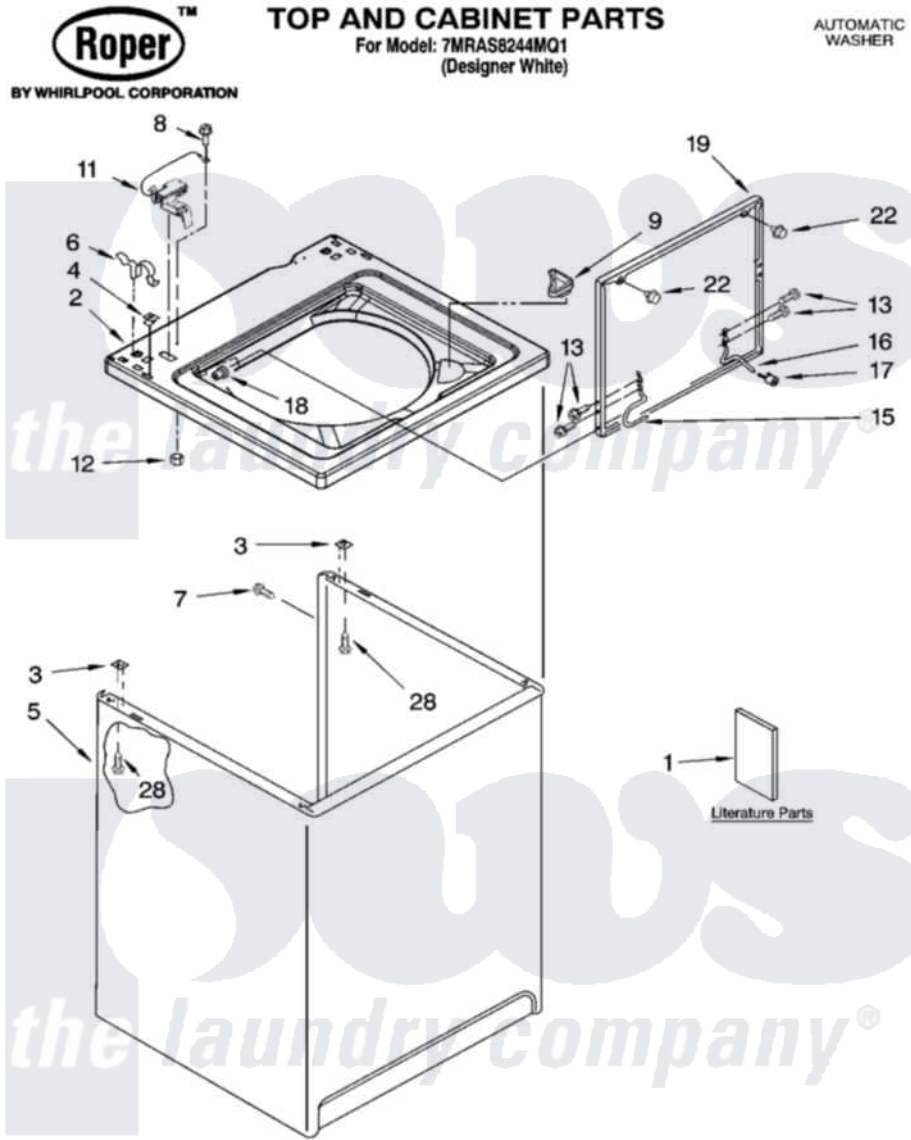

Whirlpool 7MRAS8244MQ1 01 - TOP AND CABINET PARTS

10-03 Litho in U.S.A. (drd)

1

Part No. 8180156

Whirlpool Residential Whirlpool 7MRAS8244MQ1 Washer Parts Parts Diagram 01 - TOP AND CABINET PARTS
 Click on the part number to view part

Item	Original Part Number	Replaced By	Status	Part Description
1	LIT3954763		Not Available	Literature Parts (Installation Instructions)
"	LIT8539771		Not Available	Literature Parts (Energy Guide (Mexico))
"	LIT8539752		Not Available	Literature Parts (Use & Care Guide)
"	LIT8541941		Not Available	Literature Parts (Wiring Diagram)
2	8318064			Top
3	62750			Spacer, Cabinet To Top (4)
4	357213			Nut, Push-In
5	63424			Cabinet
6	62780			Clip, Top And Cabinet And Rear Panel
7	3357011	308685		Side Trim)
8	3351614			Screw, Gearcase Cover Mounting
9	3362952			Dispenser, Bleach
11	8318084			Switch, Lid

12	3400901	680762	Nut
13	3351355	W10119828	Screw, Lid Hinge Mounting
15	8318088		Hinge, Lid
16	54583		Hinge, Lid
17	19119		Bumper, Lid Hinge
18	21258		Bearing, Lid Hinge
19	8557507	W10193857	Lid
22	9724509		Bumper, Lid
28	3390631		Screw, 10-16 X 3/8