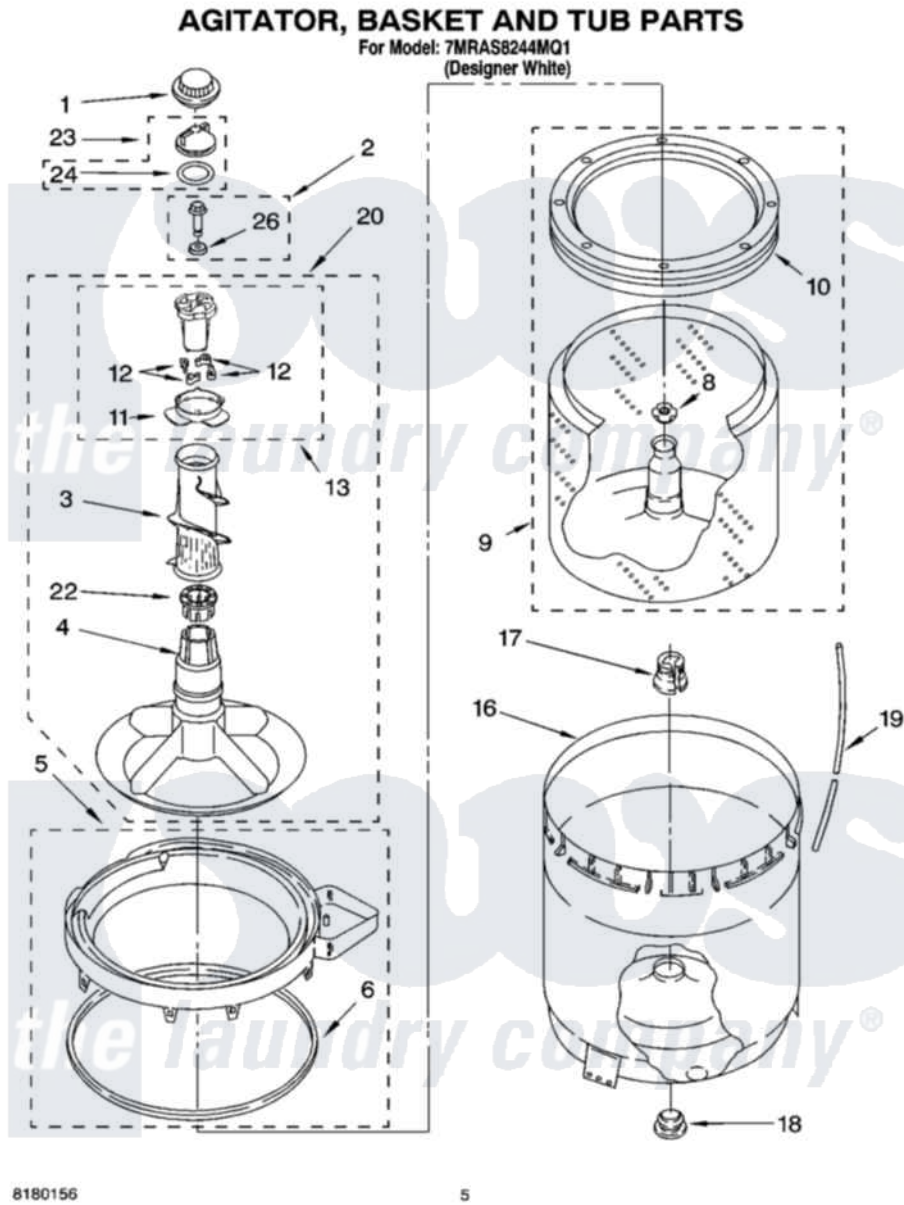

Whirlpool 7MRAS8244MQ1 03 - AGITATOR, BASKET AND TUB PARTS

8180156

5

Whirlpool [Residential Whirlpool 7MRAS8244MQ1 Washer Parts](#) Parts Diagram 03 - AGITATOR, BASKET AND TUB PARTS

[Click on the part number to view part](#)

Item	Original Part Number	Replaced By	Status	Part Description
1	3355758			Cap, Agitator
2	358237			Screw And Washer
3	3348752			Mover, Clothes
4	3347288			Agitator
5	8528150	W10445870		Ring-Tub
6	3976308			Gasket, Tub Ring
8	21366			Nut, Spanner
9	8526017	W10389329		Clothes Container, Assembly
10	8519788	387240		Ring, Balance
11	3363661			Bearing, Driven Cam
12	3366877	80040		Dog-Agitator
13	3363663	285811		Cam-Agitator
16	63849			Strain Relief, Power Cord
17	389140			Tub Block, Basket Drive
18	383727			Gasket, Centerpod
19	3347780	353244		Hose, Pressure Switch