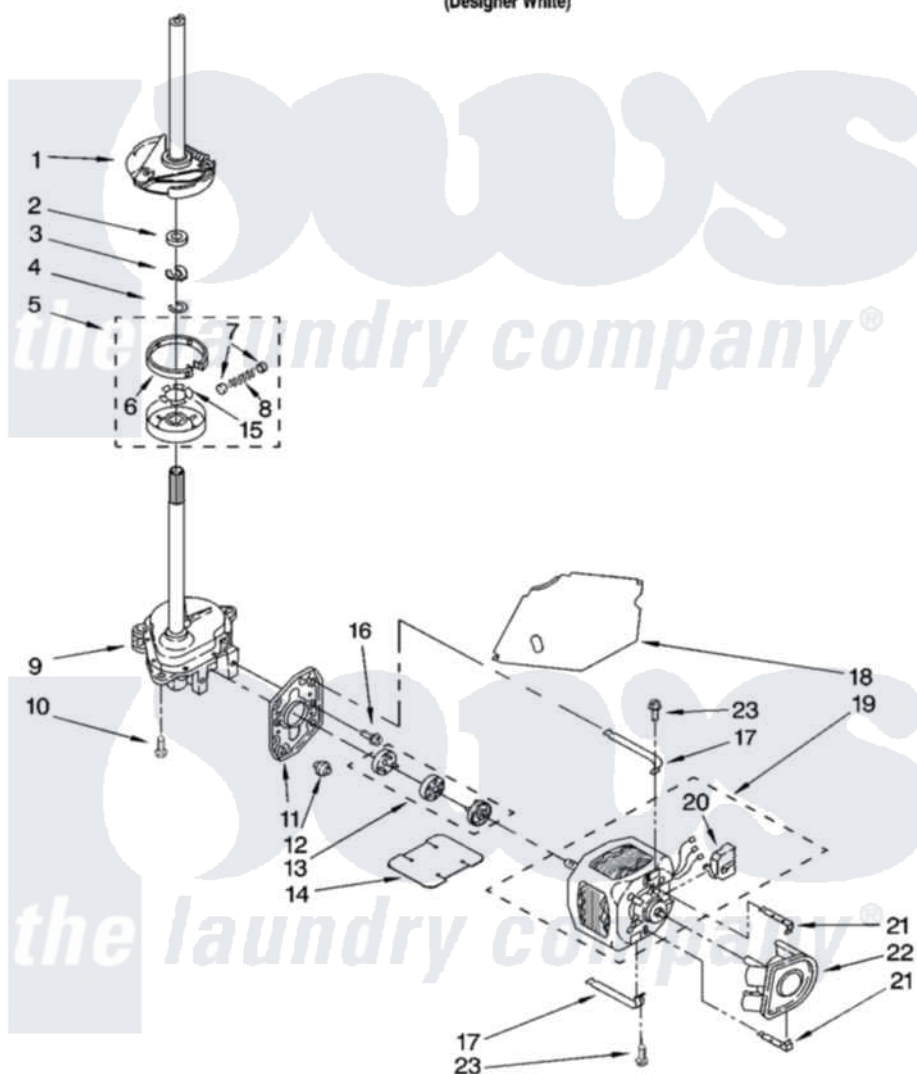

Whirlpool 7MRAS8244MQ1 04 - BRAKE, CLUTCH, GEARCASE, MOTOR AND PUMP PARTS

BRAKE, CLUTCH, GEARCASE, MOTOR AND PUMP PARTS

For Model: 7MRAS8244MQ1
(Designer White)

8180156

7

Whirlpool [Residential Whirlpool 7MRAS8244MQ1 Washer Parts](#) Parts Diagram 04 - BRAKE, CLUTCH, GEARCASE, MOTOR AND PUMP PARTS

[Click on the part number to view part](#)

Item	Original Part Number	Replaced By	Status	Part Description
1	388952	285792		Basketdrive
2	63292			Washer, Spin Tube Thrust
3	62697	W10080230		Ring, Spin Tube Support
4	63283	285353		Ring
5	3951311	285785		Clutch
6	3951308	285790		Lining
7	62646			Cap, Clutch Spring
8	3946792			Spring And Damper Assembly
9	8532118	3360629		Gearcase
10	3357334	3400516		Screw Anti-Rattle
11	62611			Plate, Motor Mount To Gearcase
12	62691			Grommet, Motor
13	285753	285753A		Coupling
14	8316060			Shield, Tub To Motor

15	3355454		Clip, Main Drive
16	3400516		Screw Anti-Rattle
17	3349637	W10086010	Retainer, Motor
18	3362089		Shield, Tub To Motor
19	8528157	661600	Motor, Main Drive
20	3952056		Switch, Main Drive Motor
21	8546127		Retainer, Pump
22	3363394		Pump
23	3387485	273556	Screw, 10-16 X 5/8