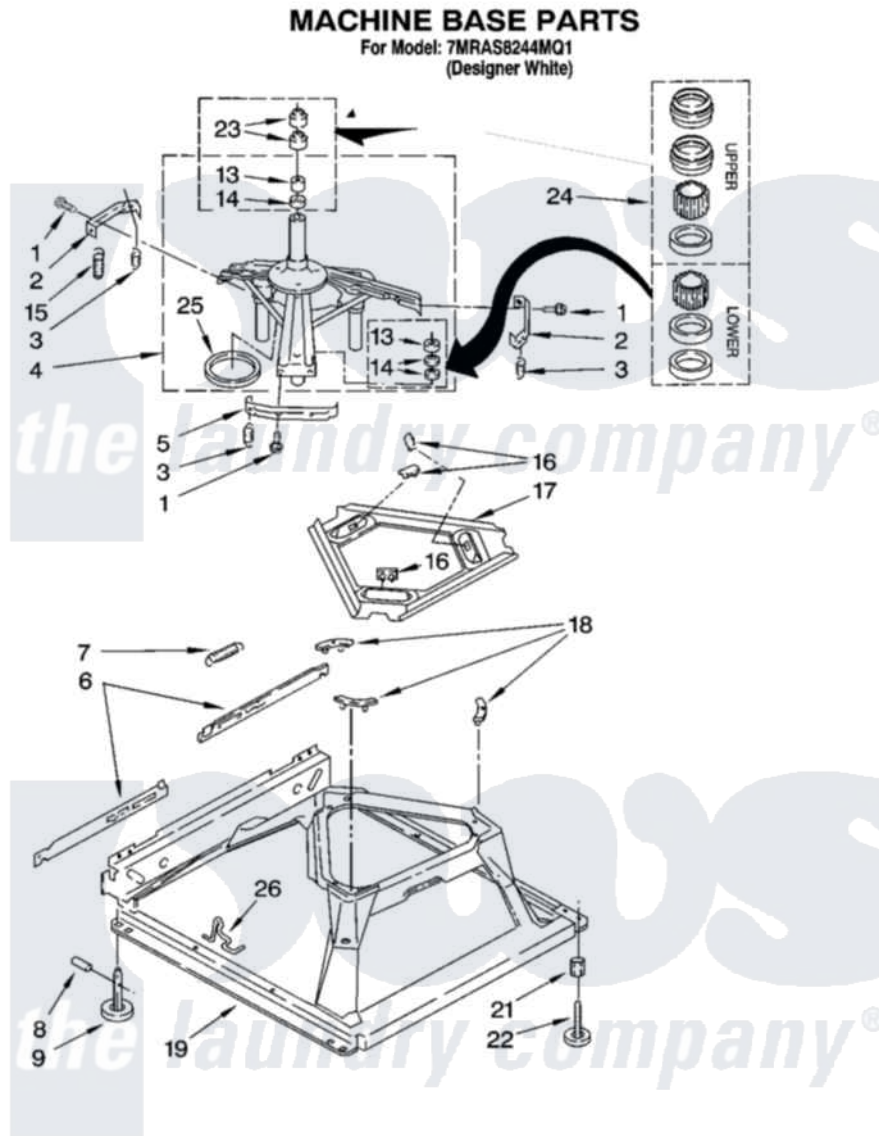

Whirlpool 7MRAS8244MQ1 05 - MACHINE BASE PARTS

8

8180156

Whirlpool [Residential Whirlpool 7MRAS8244MQ1 Washer Parts](#) Parts Diagram 05 - MACHINE BASE PARTS
Click on the part number to view part

Item	Original Part Number	Replaced By	Status	Part Description
1	3400076			Screw, Bracket Mounting
2	64067			Bracket, Spring Outer
3	63907			Spring, Suspension
4	3362087	280184		Support
5	64065			Bracket, Spring Outer
6	63466			Link, Leveling Mechanism
7	62597	8316845		Spring
8	62837			Pin, Knurled
9	62596	285244		Feet-Leveling
13	3347047	8546455		Bearing, Centerpost
14	357409	359449		Seal, Agitator Shaft
15	388492	W10250667		Spring, Counterweight
16	62568	285219		Pad
17	3946509			Plate, Suspension
18	3363660	285744		Pad
19	3946512	285771		Base

21	3359452		Nut, Lock
22	389102	W10001130	Foot, Leveling
23	356934	8577376	Seal, Centerpost
24	285203		Centerpost Bearing Kit
25	63134		Ring, Sound Deadening
26	63806	W10145155	Retainer, Suspension Spring