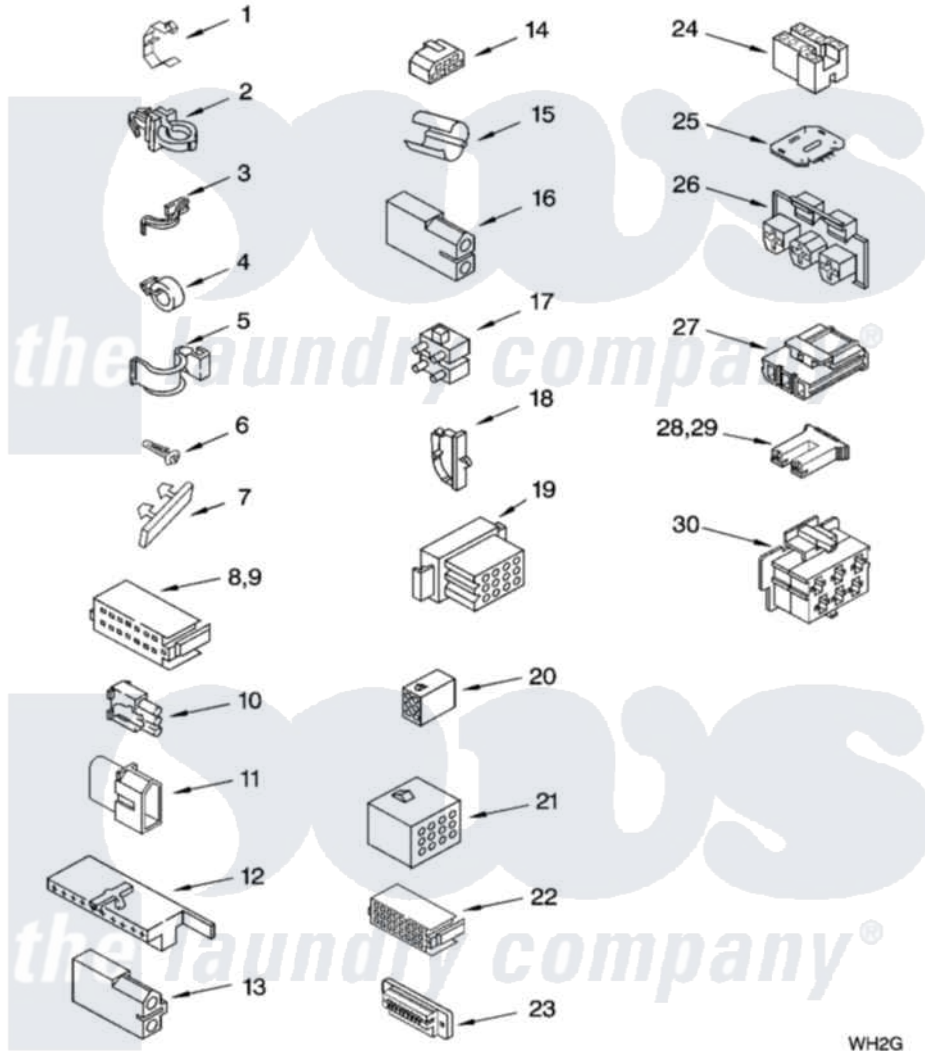

# Whirlpool 7MRAS8244MQ1 06 - WIRING HARNESS PARTS

## WIRING HARNESS PARTS

For Model: 7MRAS8244MQ1  
(Designer White)

WH2G

8180156

9

Whirlpool [Residential Whirlpool 7MRAS8244MQ1 Washer Parts](#) Parts Diagram 06 - WIRING HARNESS PARTS  
Click on the part number to view part

Item	Original Part Number	Replaced By	Status	Part Description
1	<a href="#">3349557</a>			Retainer, Harness
2	388498		Not Available	Clip, Harness
3	3347812	<a href="#">8528351</a>		Clip
4	3352501	<a href="#">8559320</a>		Restraint, Hose
5	<a href="#">90016</a>			Clip, Pressure Switch Hose
6	3390496	<a href="#">8281256</a>		Clip, Harness
7	<a href="#">389379</a>			Retainer, Side To Feature Panel
8	<a href="#">352090</a>			Timer, Block Disconnect
9	<a href="#">352089</a>			Timer, Block Disconnect
10	<a href="#">62889</a>			Receptacle, Terminal
11	<a href="#">353424</a>			Plug, Terminal
12	<a href="#">62505</a>			Block, Disconnect
13	3348075			Block, Disconnect (Motor 3 Speed) (Use Term. 94613 Or 94614)
14	<a href="#">3347243</a>			Block, Disconnect

15	<a href="#">63523</a>		Harness, Protector
16	<a href="#">717252</a>		Receptacle, Terminal
17	387566		Plug, Terminal (4-Way) (Power Cord) (Use M3 Screws)
18	<a href="#">3352944</a>		Clip, Harness
19	3390423	Not Available	Block, Disconnect (12-Way) (Timer) (Use Term. 94613)
20	3347730	Not Available	Receptacle, (6-Way) (Use Term. 94613)
21	388818		Plug, Terminal (12-Way) (Use Term. 94613 Or 94614)
22	3369366	Not Available	Timer, Block Disconnect (Black) (Amp) (Use Term. 3369365)
23	3349494		Connector, Etc
24	60687		Connector, Relay (Use Term. 308569)
25	3407125	<a href="#">3955728</a>	Control, Etc
26	3948617	<a href="#">2172937</a>	Connector
27	<a href="#">3360056</a>		Connector
28	<a href="#">3354925</a>		Block, Connector
29	<a href="#">3354926</a>		Block, Connector
30	3948615	Not Available	Connector (T.P.A.) (6-Circuit) (Temp. Switch) (Use Term. 3948619 OR 3948620.)