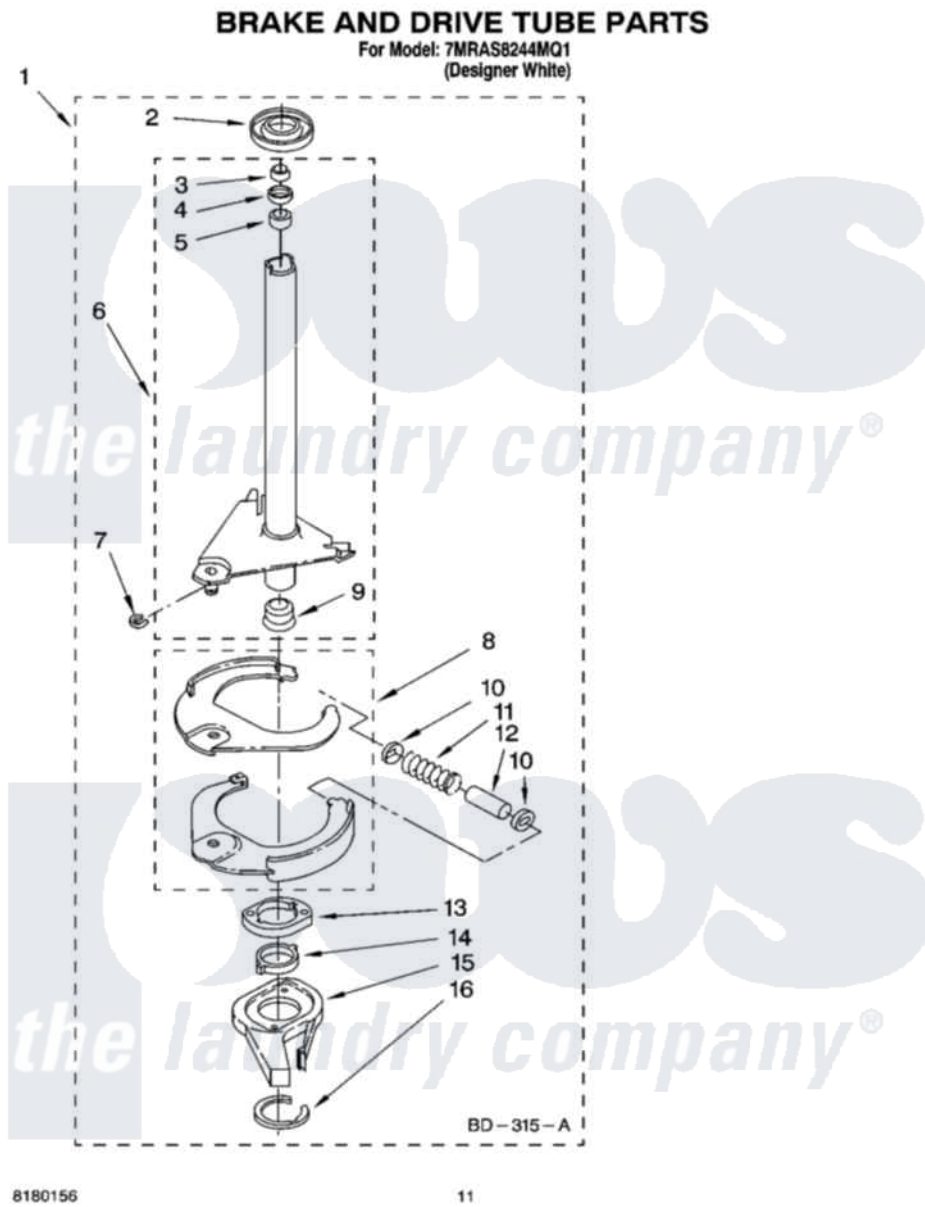

Whirlpool 7MRAS8244MQ1 07 - BRAKE AND DRIVE TUBE PARTS

8180156

11

Whirlpool Residential Whirlpool 7MRAS8244MQ1 Washer Parts Parts Diagram 07 - BRAKE AND DRIVE TUBE PARTS
Click on the part number to view part

Item	Original Part Number	Replaced By	Status	Part Description
1	388952	285792		Basketdrive
2	62658			Ring, Thrust
3	91939			Seal, Shaft
4	356427			Seal, Spin Pinion
5	356937			Spacer, Drive Tube
6	64027	64208		Tube-Spin
7	64035	W10083190		Ring, Retaining
8	64232	285438		Shoe-Brake
9	62703	8546462		"T" Bearing, Spin Tube
10	62648	285658		Sleeve
11	387806		Not Available	Spring, Brake
12	62909	285658		Sleeve
13	63023	8546461		Cam, Brake Release
14	63022			Sleeve, Cam
15	64194	285790		Lining
16	90368	W10083200		Ring, Retaining

" N/A

Not Available

FOLLOWING PARTS NOT
ILLUSTRATED

" [285208](#)

Lubricant