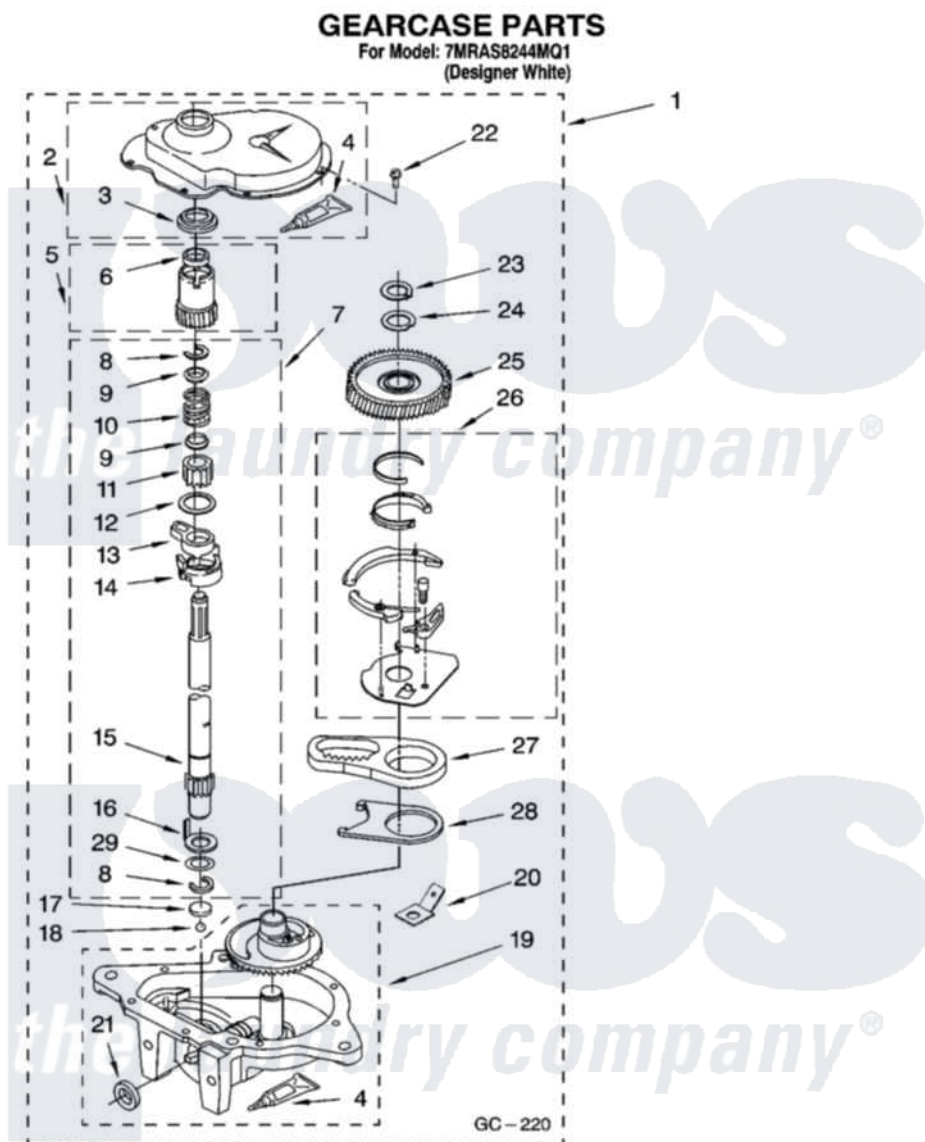

Whirlpool 7MRAS8244MQ1 08 - GEARCASE PARTS

12

8180156

Whirlpool [Residential Whirlpool 7MRAS8244MQ1 Washer Parts](#) Parts Diagram 08 - GEARCASE PARTS

[Click on the part number to view part](#)

Item	Original Part Number	Replaced By	Status	Part Description
1	8532118	3360629		Gearcase
2	285202			Cover, Gearcase
3	3349985			Seal, Gearcase Cover
4	285195			Sealer Sealer, Gasket
5	63320	285362		Gear and Pinion
6	356427			Seal, Spin Pinion
7	389387			Shaft, Agitator
8	90369		Not Available	Ring, Retaining (2)
9	62677			Retainer, Spring
10	62676			Spring, Agitator
11	63273	285509		Shaft, Agitator
12	62619			Washer, Agitator Gear
13	62580	285206		Cam-Agitator
14	62581	285206		Cam-Agitator
15	285509			Shaft, Agitator
16	62618			Washer, Cam Thrust

17	16018	285205	Bearing
18	85529	285205	Bearing
19	389230	285515	Gearcase
20	3949116	Not Available	BLOCK TAB, TERMINAL
21	285352		Seal Kit, Thrust Plug
22	3351614		Screw, Gearcase Cover Mounting
23	3362552	285765	Ring-Retrn
24	285735	285766	Washer Kit, Thrust
25	62570	285362	Gear and Pinon
26	388253	999516	Shelf-Glas
27	3349296	8546456	Rack, Connecting
28	62621		Actuator, Shift
29	388815		Washer, Intermediate 1 3976263 Miscellaneous Parts Bag 2 3976300 Washer, Inlet Hose 3 3366913 Clamp, Hose