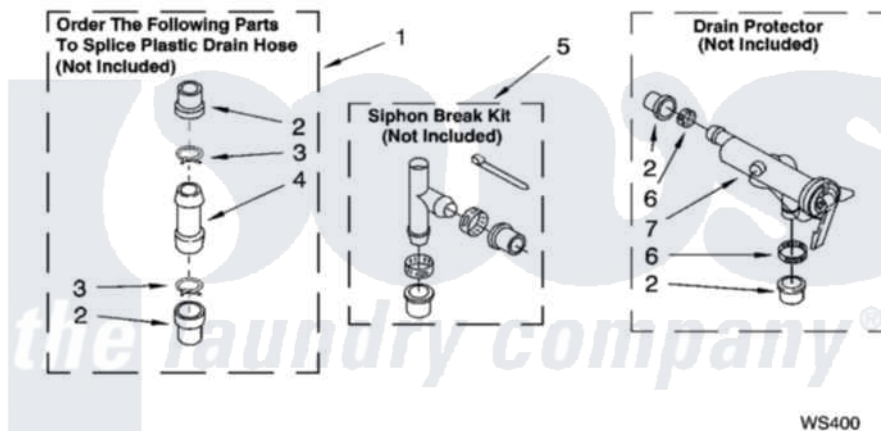

WATER SYSTEM PARTS

For Model: 7MRAX5103MQ0
(Designer White)

WS400

8180082

13

Whirlpool [Residential Whirlpool 7MRAX5103MQ0 Washer Parts](#) Parts Diagram 09 - WATER SYSTEM PARTS

[Click on the part number to view part](#)

Item	Original Part Number	Replaced By	Status	Part Description
1	285442			Water System Parts
2	285321			Water System Parts
3	370447	285655		Clamp, Hose
4	16272			Connector, Straight
5	285320			Water System Parts
6	65349	285655		Clamp, Hose
7	367031			Water System Parts