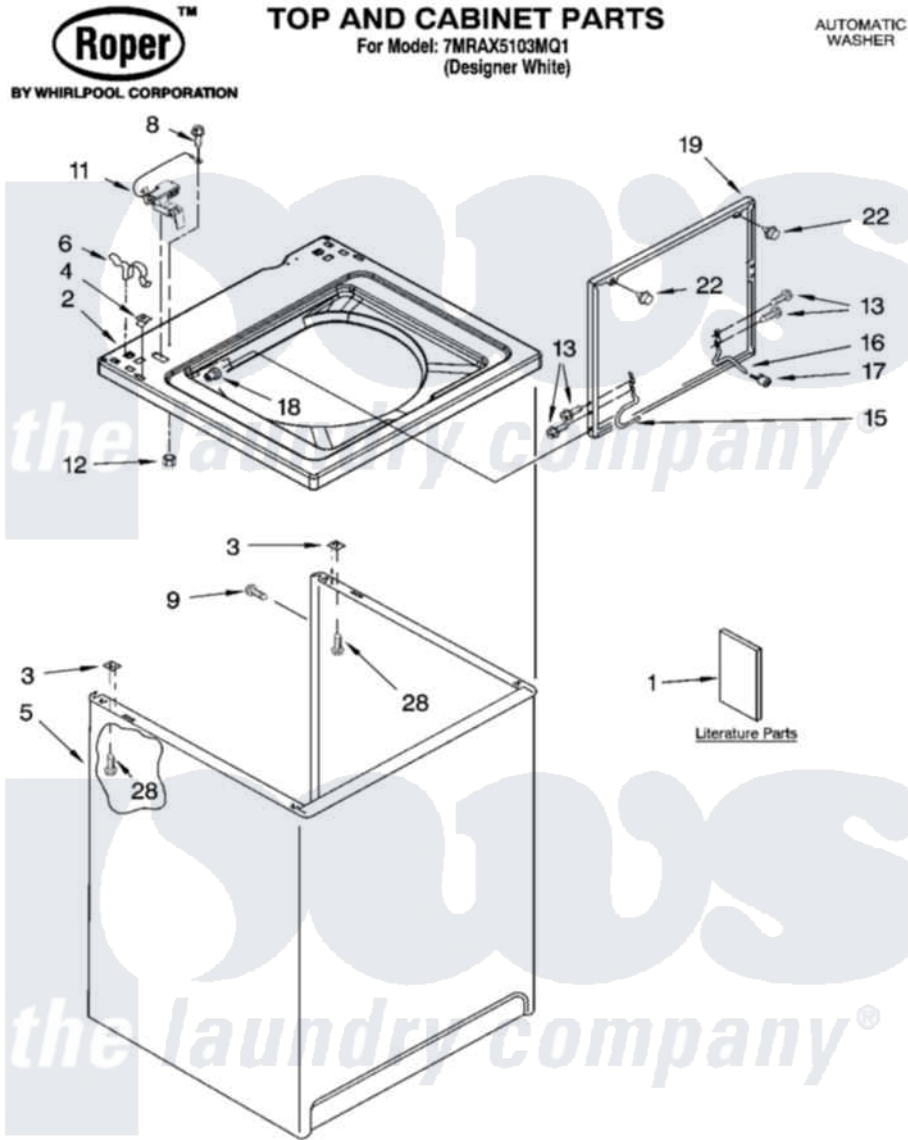

Whirlpool 7MRAX5103MQ1 01 - TOP AND CABINET PARTS

10-03 Litho in U.S.A. (dtd)

1

Part No. 8180138

Whirlpool Residential Whirlpool 7MRAX5103MQ1 Washer Parts Parts Diagram 01 - TOP AND CABINET PARTS
 Click on the part number to view part

Item	Original Part Number	Replaced By	Status	Part Description
1	LIT8539757		Not Available	Literature Parts (Installation Instructions)
"	LIT8539741		Not Available	Literature Parts (Use & Care Guide)
"	LIT8539774		Not Available	Literature Parts (Energy Guide)
"	LIT8542379		Not Available	Literature Parts (Wiring Diagram)
2	8318068			Top
3	62750			Spacer, Cabinet To Top (4)
4	357213			Nut, Push-In
5	63424			Cabinet
6	62780			Clip, Top And Cabinet And Rear Panel
8	3351614			Screw, Gearcase Cover Mounting
9	3357011	308685		Side Trim)
11	8318084			Switch, Lid
12	3400901	680762		Nut

13	3351355	W10119828	Screw, Lid Hinge Mounting
15	8318088		Hinge, Lid
16	54583		Hinge, Lid
17	19119		Bumper, Lid Hinge
18	21258		Bearing, Lid Hinge
19	8557509	3957615	Lid
22	9724509		Bumper, Lid
28	3390631		Screw, 10-16 X 3/8