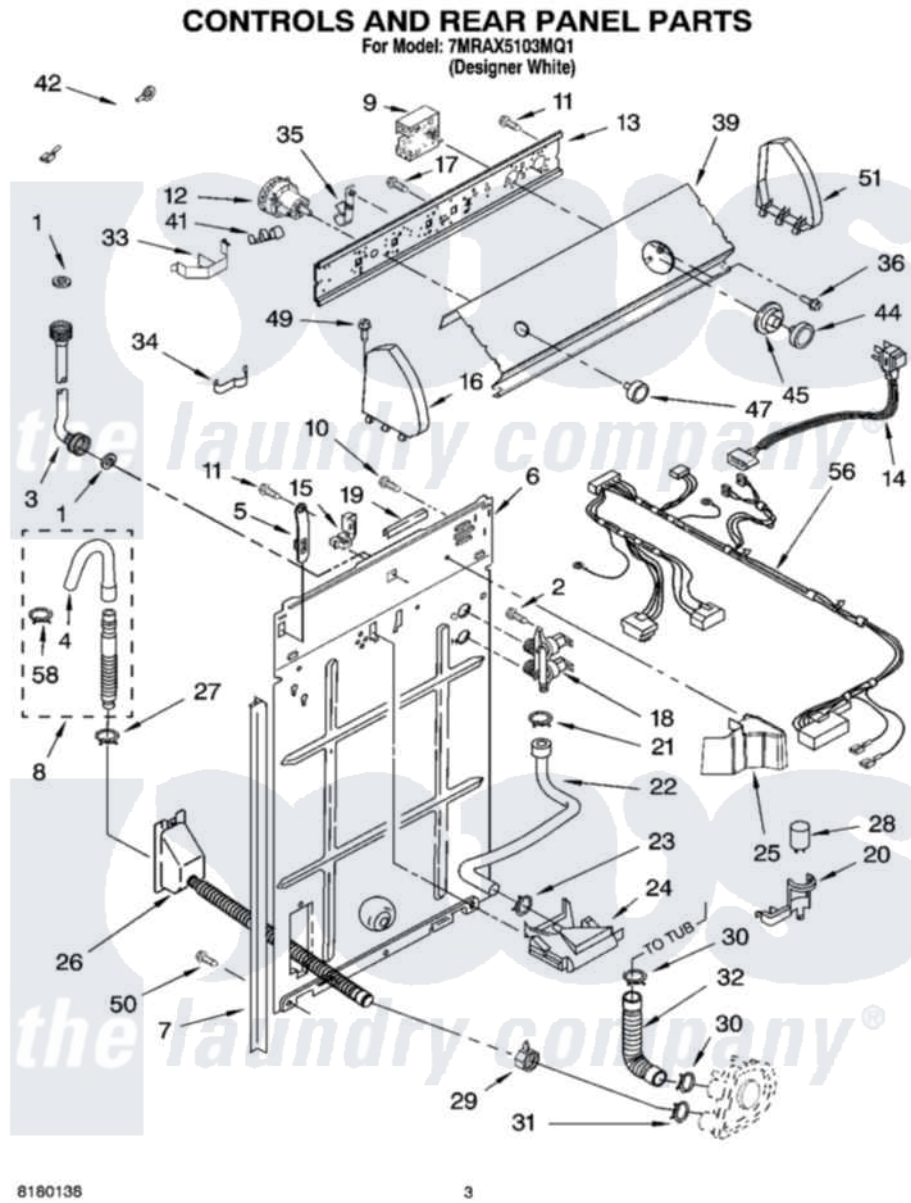

Whirlpool 7MRAX5103MQ1 02 - CONTROL AND REAR PANEL PARTS

Whirlpool [Residential Whirlpool 7MRAX5103MQ1 Washer Parts](#) Parts Diagram 02 - CONTROL AND REAR PANEL PARTS

[Click on the part number to view part](#)

Item	Original Part Number	Replaced By	Status	Part Description
1	16123			Washer Inlet-Hose Miscellaneous Parts Must be Ordered Separately.
2	9740848			Screw, Mixing Valve Mounting
3	3949374	89503		Hose-Inlet
4	3357027			Nozzle, Hose Drain
5	8318255	8568314		Strap, Console
6	8318405			Panel, Rear
7	62747			Pad, Rear Panel
8	3951609	285664		Hose
"	661577	285666		Hose
"	3357090	285702		Hose
9	8542377			Timer, Control
10	3351614			Screw, Gearcase Cover Mounting
11	90767			Screw, 8A X 3/8 HeX Washer Head Tapping

12	3366848	W10339229	Switch-WL
13	3948608		Bracket, Control
14	8532158	W10130795	Cord-Power
15	3949468	285777	Relief-Str
16	8532108		Cap, End
17	3179795		Screw, Ground
18	8541697		Valve, Water Inlet-Single Port
19	303294	3367669	Protector, Edge
20	8318201	8318046	Clip, Capacitor
21	370451	596669	Clamp, Manifold
22	3357328		Hose, Vacuum Break
23	371503	596669	Clamp, Manifold
24	3347034		Break, Vacuum
25	8314879		Shield, Inlet Valve
26	8317940	W10358149	Drain Hose Assembly
27	3366912	356138	Clamp, Hose
28	661606	8572717	Capacitor, Motor Start
29	3976395		Restraint, Hose
30	3363366	616099	Clamp
31	8317496	285655	Clamp, Hose
32	3951449	285871	Hose
33	8055003		Clip, Harness And Pressure Switch
34	3347812	8528351	Clip
35	8317975		Restraint, Harness
36	3400818		Screw, Timer Mounting
39	8539619		Panel, Console
41	357572	W10113937	Clip, Grounding
42	3398893	3395559	Wire
44	8274390	3957821	Knob, Timer
45	8274395	3957844	Dial
47	8274378		Knob, Control
49	388326		Screw, 8-18 X 1.25
50	62863	3390631	Screw, 10-16 X 3/8
51	8532107		Cap, End
56	3956732		Wiring, Harness
58	3366913	3357331	Clamp, Drain