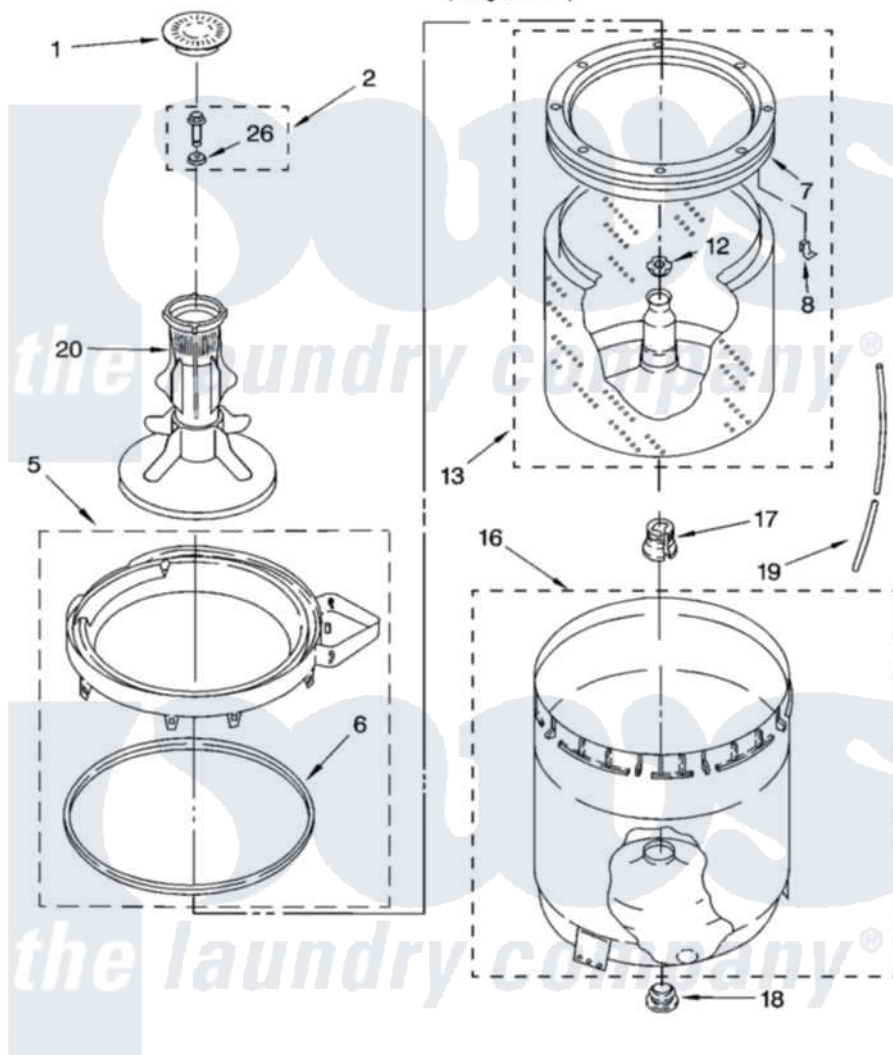

Whirlpool 7MRAX5103MQ1 03 - AGITATOR, BASKET AND TUB PARTS

AGITATOR, BASKET AND TUB PARTS

For Model: 7MRAX5103MQ1
(Designer White)

8180138

5

Whirlpool [Residential Whirlpool 7MRAX5103MQ1 Washer Parts](#) Parts Diagram 03 - AGITATOR, BASKET AND TUB PARTS

[Click on the part number to view part](#)

Item	Original Part Number	Replaced By	Status	Part Description
1	3352483			Cap, Agitator
2	358237			Screw And Washer
5	3360611			Tub Ring And Gasket Assembly
6	3359586			Gasket, Tub Ring
7	3956205			Balance Ring
8	8519815			Clip, Balance Ring
12	21366			Nut, Spanner
13	3956206	3956207		Basket And Balance Ring
16	63125			Tub
17	389140			Tub Block, Basket Drive
18	383727			Gasket, Centerpod
19	3347780	353244		Hose, Pressure Switch
20	63377			Agitator
26	3949550			Washer