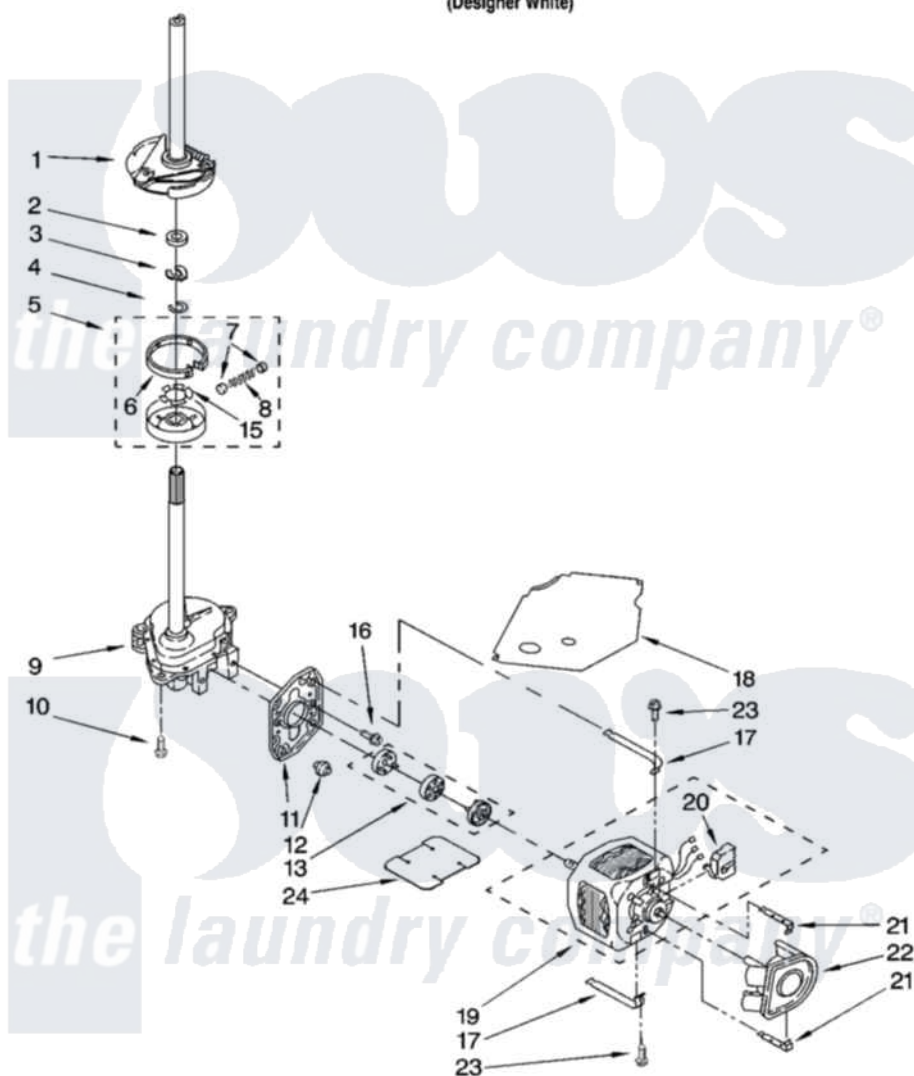

Whirlpool 7MRAX5103MQ1 04 - BRAKE, CLUTCH, GEARCASE, MOTOR AND PUMP PARTS

BRAKE, CLUTCH, GEARCASE, MOTOR AND PUMP PARTS

For Model: 7MRAX5103MQ1
(Designer White)

8180138

7

Whirlpool [Residential Whirlpool 7MRAX5103MQ1 Washer Parts](#) Parts Diagram 04 - BRAKE, CLUTCH, GEARCASE, MOTOR AND PUMP PARTS
Click on the part number to view part

Item	Original Part Number	Replaced By	Status	Part Description
1	388951	285792		Basketdrive
2	63292			Washer, Spin Tube Thrust
3	62697	W10080230		Ring, Spin Tube Support
4	63283	285353		Ring
5	3951311	285785		Clutch
6	3951308	285790		Lining
7	62646			Cap, Clutch Spring
8	3946792			Spring And Damper Assembly
9	8532118	3360629		Gearcase
10	3357334	3400516		Screw Anti-Rattle
11	62611			Plate, Motor Mount To Gearcase
12	62691			Grommet, Motor
13	285753	285753A		Coupling
15	3355454			Clip, Main Drive

16	3400516		Screw Anti-Rattle
17	3349637	W10086010	Retainer, Motor
18	3362089		Shield, Tub To Motor
19	8528157	661600	Motor, Main Drive
20	3952056		Switch, Main Drive Motor
21	8546127		Retainer, Pump
22	3363394		Pump
23	3387485	273556	Screw, 10-16 X 5/8
24	8316060		Shield, Tub To Motor