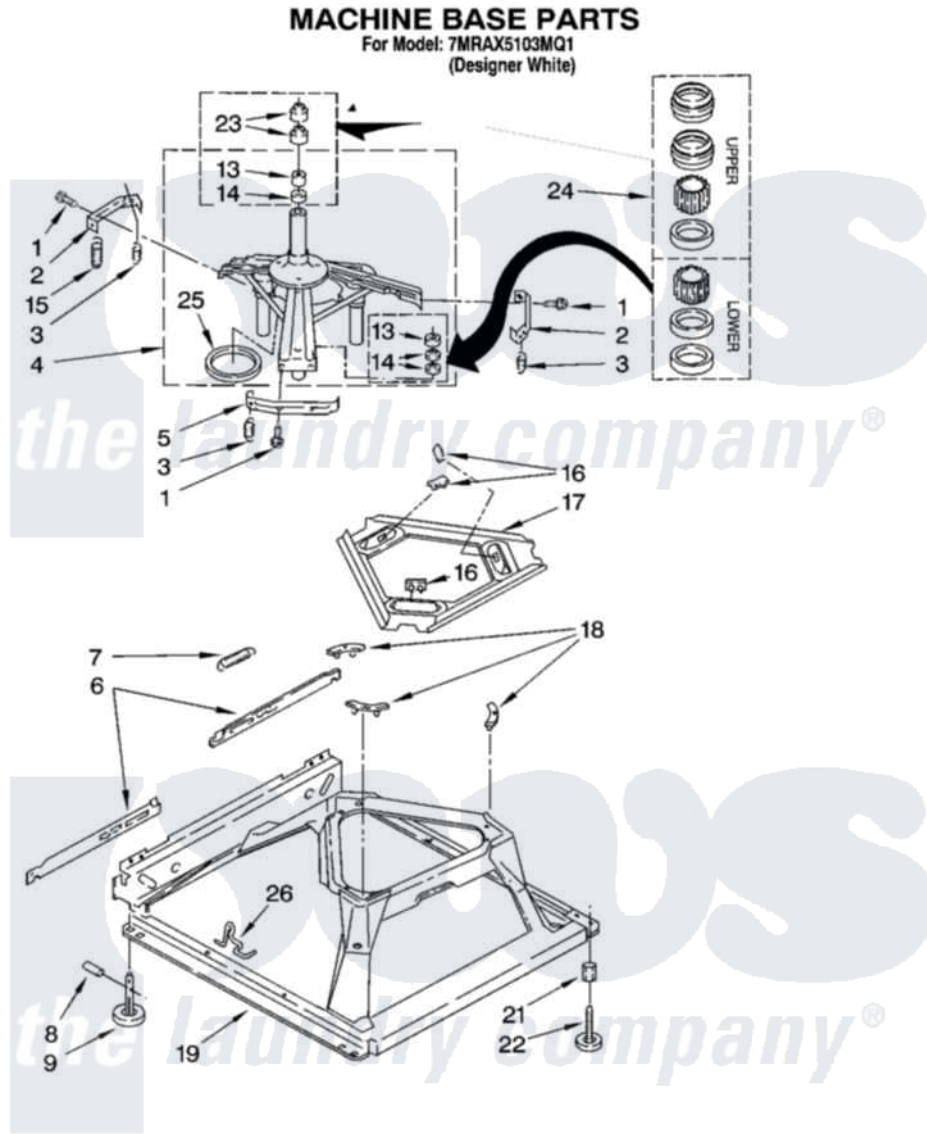

Whirlpool 7MRAX5103MQ1 05 - MACHINE BASE PARTS

8

8180138

Whirlpool [Residential Whirlpool 7MRAX5103MQ1 Washer Parts](#) Parts Diagram 05 - MACHINE BASE PARTS
 Click on the part number to view part

Item	Original Part Number	Replaced By	Status	Part Description
1	3400076			Screw, Bracket Mounting
2	64067			Bracket, Spring Outer
3	63907			Spring, Suspension
4	3362087	280184		Support
5	64065			Bracket, Spring Outer
6	63466			Link, Leveling Mechanism
7	62597	8316845		Spring
8	62837			Pin, Knurled
9	62596	285244		Feet-Leveling
13	3347047	8546455		Bearing, Centerpost
14	357409	359449		Seal, Agitator Shaft
15	388492	W10250667		Spring, Counterweight
16	62568	285219		Pad
17	3946509			Plate, Suspension
18	3363660	285744		Pad
19	3946512	285771		Base

21	3359452		Nut, Lock
22	389102	W10001130	Foot, Leveling
23	356934	8577376	Seal, Centerpost
24	285203		Centerpost Bearing Kit
25	63134		Ring, Sound Deadening
26	63806	W10145155	Retainer, Suspension Spring