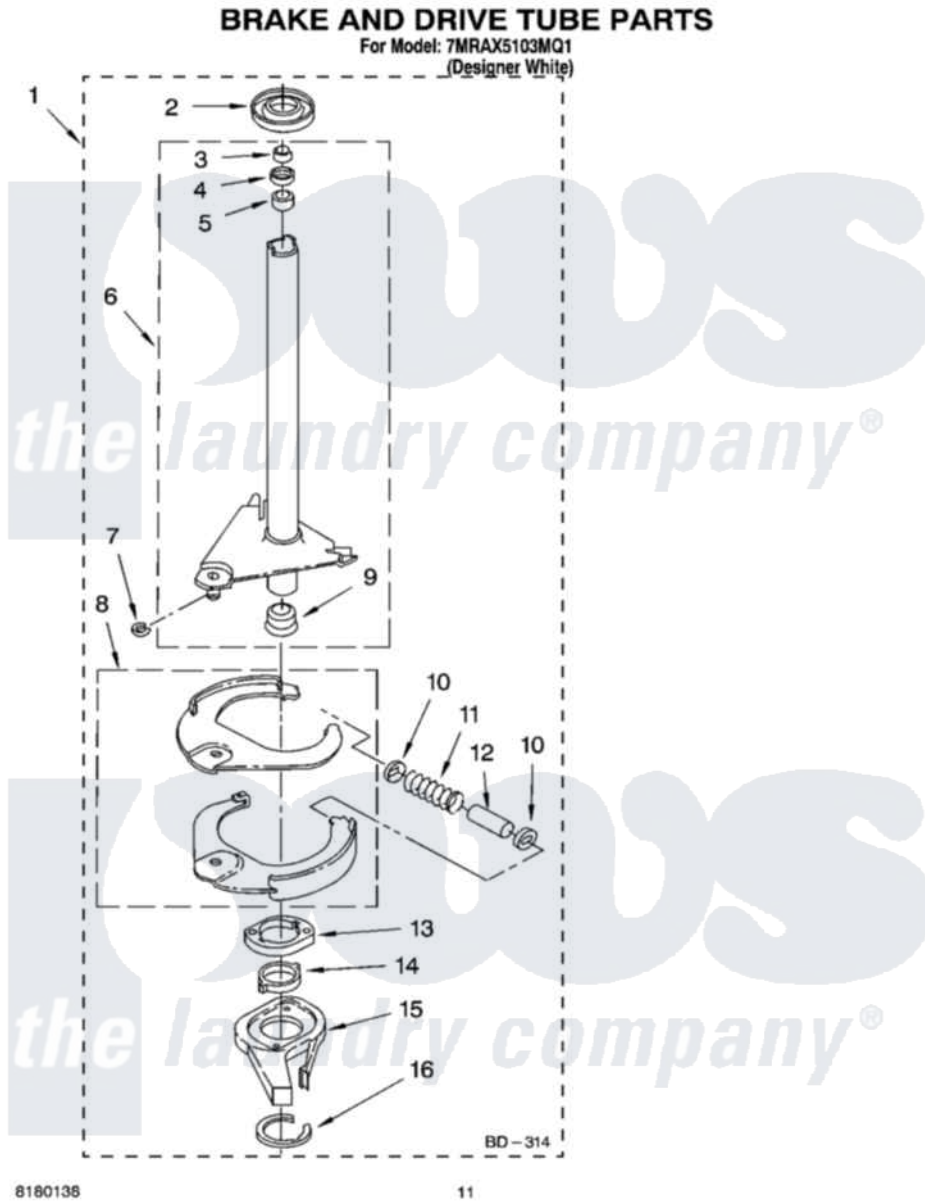

Whirlpool 7MRAX5103MQ1 07 - BRAKE AND DRIVE TUBE PARTS

Whirlpool Residential Whirlpool 7MRAX5103MQ1 Washer Parts Parts Diagram 07 - BRAKE AND DRIVE TUBE PARTS
Click on the part number to view part

Item	Original Part Number	Replaced By	Status	Part Description
1	388951	285792		Basketdrive
2	62658			Ring, Thrust
3	91939			Seal, Shaft
4	356427			Seal, Spin Pinion
5	356937			Spacer, Drive Tube
6	64027	64208		Tube-Spin
7	64035	W10083190		Ring, Retaining
8	64232	285438		Shoe-Brake
9	62703	8546462		"T" Bearing, Spin Tube
10	62648	285658		Sleeve
11	62647		Not Available	Spring, Brake
12	62909	285658		Sleeve
13	63023	8546461		Cam, Brake Release
14	63022			Sleeve, Cam
15	64194	285790		Lining
16	90368	W10083200		Ring, Retaining

" N/A

Not Available

FOLLOWING PARTS NOT
ILLUSTRATED

" [285208](#)

Lubricant