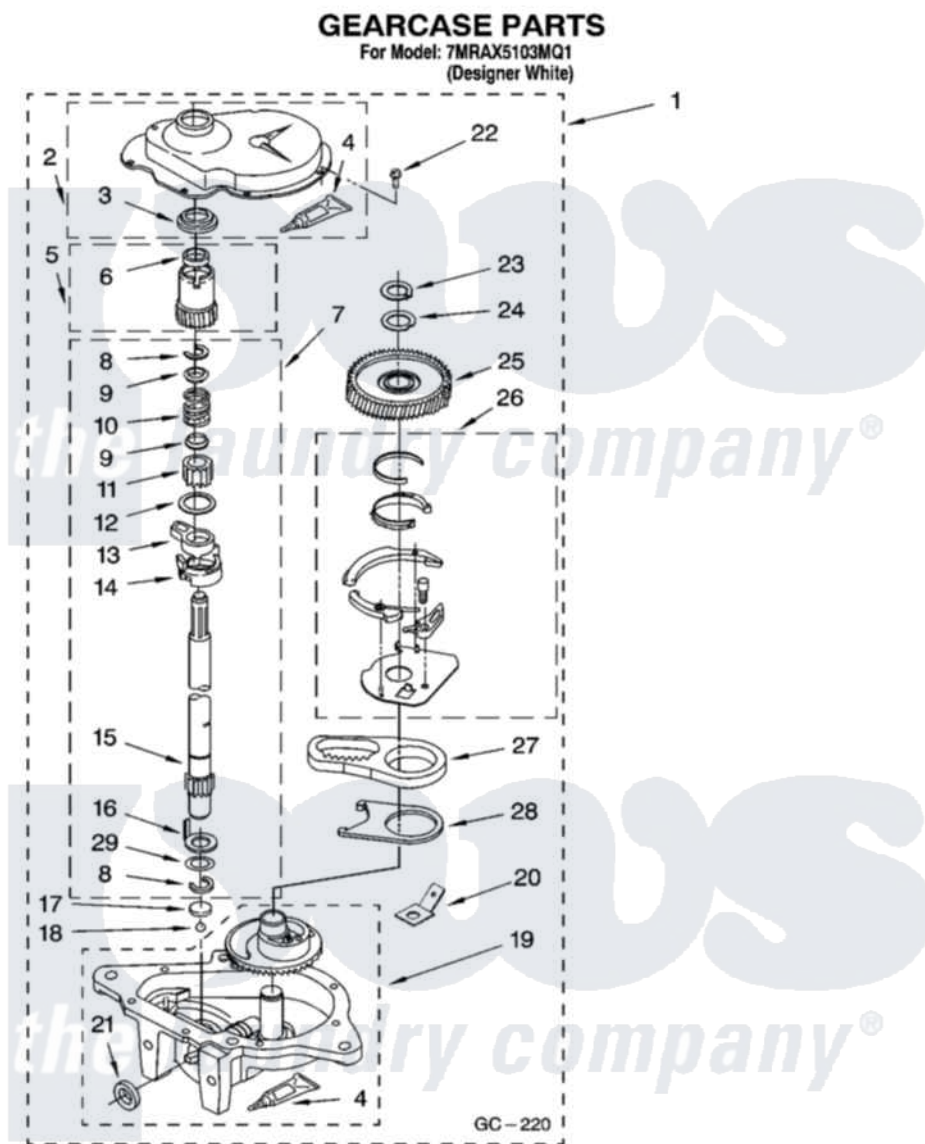

Whirlpool 7MRAX5103MQ1 08 - GEARCASE PARTS

12

8180138

Whirlpool [Residential Whirlpool 7MRAX5103MQ1 Washer Parts](#) Parts Diagram 08 - GEARCASE PARTS

[Click on the part number to view part](#)

| Item | Original Part Number | Replaced By | Status | Part Description |
|------|-------------------------|-------------------------|---------------|-----------------------|
| 1 | 8532118 | 3360629 | | Gearcase |
| 2 | 285202 | | | Cover, Gearcase |
| 3 | 3349985 | | | Seal, Gearcase Cover |
| 4 | 285195 | | | Sealer Sealer, Gasket |
| 5 | 63320 | 285362 | | Gear and Pinion |
| 6 | 356427 | | | Seal, Spin Pinion |
| 7 | 389387 | | | Shaft, Agitator |
| 8 | 90369 | | Not Available | Ring, Retaining (2) |
| 9 | 62677 | | | Retainer, Spring |
| 10 | 62676 | | | Spring, Agitator |
| 11 | 63273 | 285509 | | Shaft, Agitator |
| 12 | 62619 | | | Washer, Agitator Gear |
| 13 | 62580 | 285206 | | Cam-Agitator |
| 14 | 62581 | 285206 | | Cam-Agitator |
| 15 | 285509 | | | Shaft, Agitator |
| 16 | 62618 | | | Washer, Cam Thrust |

| | | | |
|----|-------------------------|-------------------------|--|
| 17 | 16018 | 285205 | Bearing |
| 18 | 85529 | 285205 | Bearing |
| 19 | 389230 | 285515 | Gearcase |
| 20 | 3949116 | Not Available | BLOCK TAB, TERMINAL |
| 21 | 285352 | | Seal Kit, Thrust Plug |
| 22 | 3351614 | | Screw, Gearcase Cover Mounting |
| 23 | 3362552 | 285765 | Ring-Retrn |
| 24 | 285735 | 285766 | Washer Kit, Thrust |
| 25 | 62570 | 285362 | Gear and Pinon |
| 26 | 388253 | 999516 | Shelf-Glas |
| 27 | 3349296 | 8546456 | Rack, Connecting |
| 28 | 62621 | | Actuator, Shift |
| 29 | 388815 | | Washer, Intermediate 1 3976263 Miscellaneous Parts Bag 2 3976300 Washer, Inlet Hose 3 3366913 Clamp, Hose |