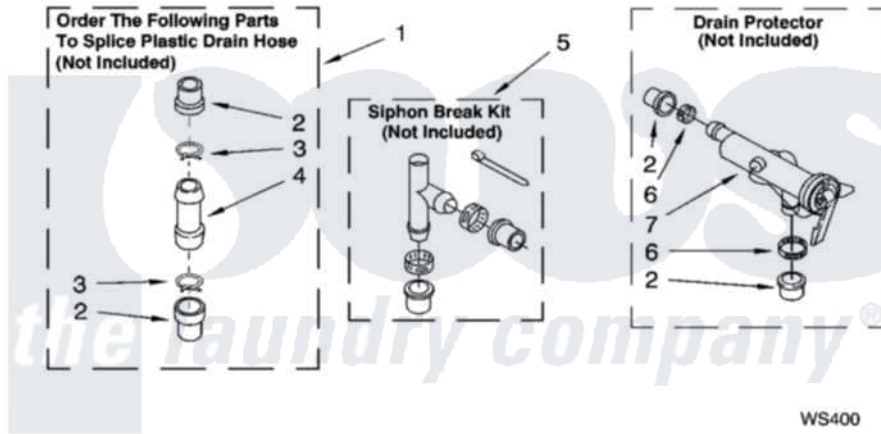

WATER SYSTEM PARTS

For Model: 7MRAX5103MQ1
(Designer White)

8180138

13

Whirlpool [Residential Whirlpool 7MRAX5103MQ1 Washer Parts](#) Parts Diagram 09 - WATER SYSTEM PARTS
Click on the part number to view part

Item	Original Part Number	Replaced By	Status	Part Description
1	285442			Water System Parts
2	285321			Water System Parts
3	370447	285655		Clamp, Hose
4	16272			Connector, Straight
5	285320			Water System Parts
6	65349	285655		Clamp, Hose
7	367031			Water System Parts