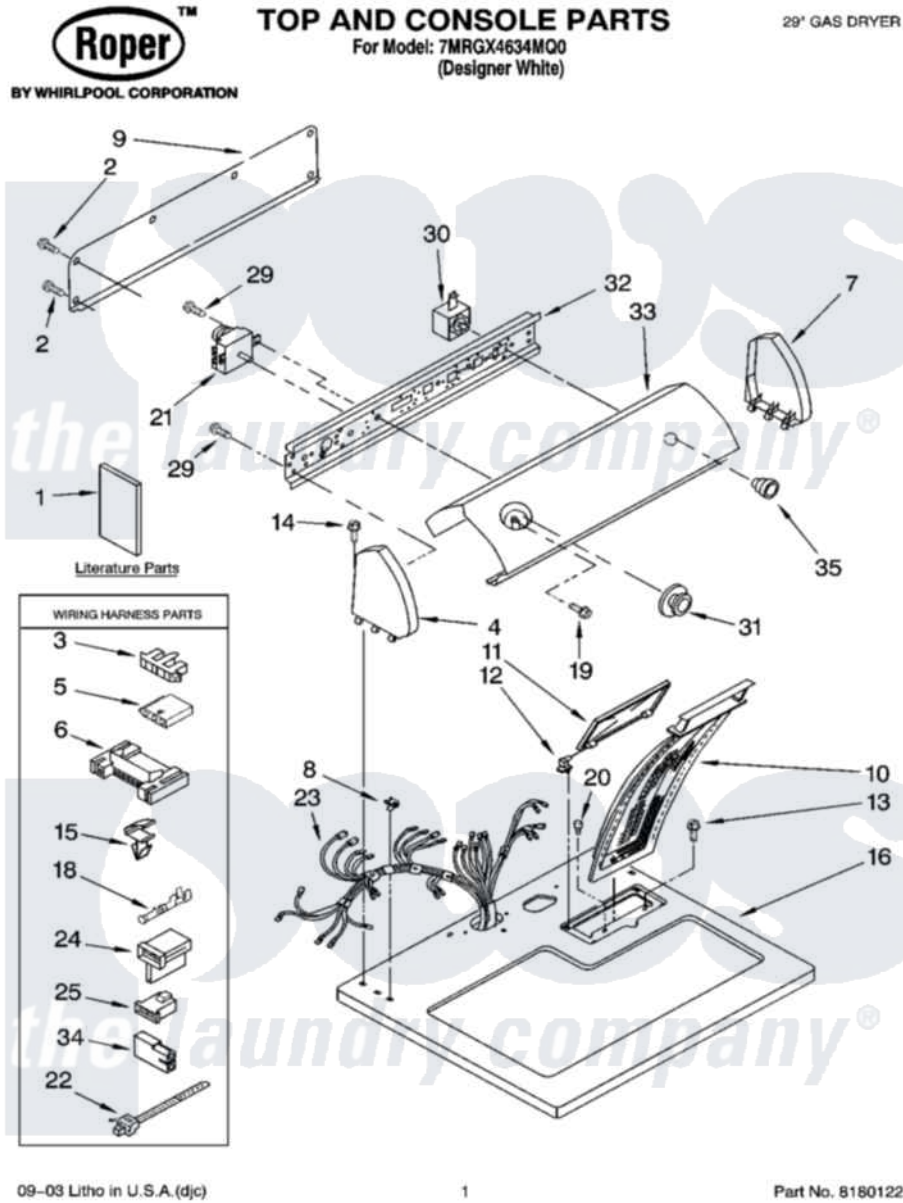

# Whirlpool 7MRGX4634MQ0 01 - TOP AND CONSOLE PARTS

Whirlpool Residential Whirlpool 7MRGX4634MQ0 Dryer Parts Parts Diagram 01 - TOP AND CONSOLE PARTS  
Click on the part number to view part

Item	Original Part Number	Replaced By	Status	Part Description
1	LIT8543111		Not Available	Literature Parts (Guide, Use & Care)
"	LIT3978910		Not Available	Literature Parts (Installation Instructions (Spanish))
"	LIT8533203		Not Available	Wiring Diagram
"	N/A		Not Available	Following May Be Purchased
"	N/A		Not Available	DO-IT-YOURSELF REPAIR MANUALS
"	677818		Not Available	Manual, Do-It- Yourself Repair (Dryer)
2	<a href="#">693995</a>			Screw, Hex Head
3	<a href="#">3397269</a>			Connector, Timer
4	8274437	<a href="#">279960</a>		Endcap
5	<a href="#">3936144</a>			Do-It-Yourself Repair Manuals
6	<a href="#">3395683</a>			Receptacle, Multi-Terminal
7	8274434	<a href="#">279960</a>		Endcap
8	<a href="#">357213</a>			Nut, Push-In
9	<a href="#">8274261</a>			Do-It-Yourself Repair Manuals