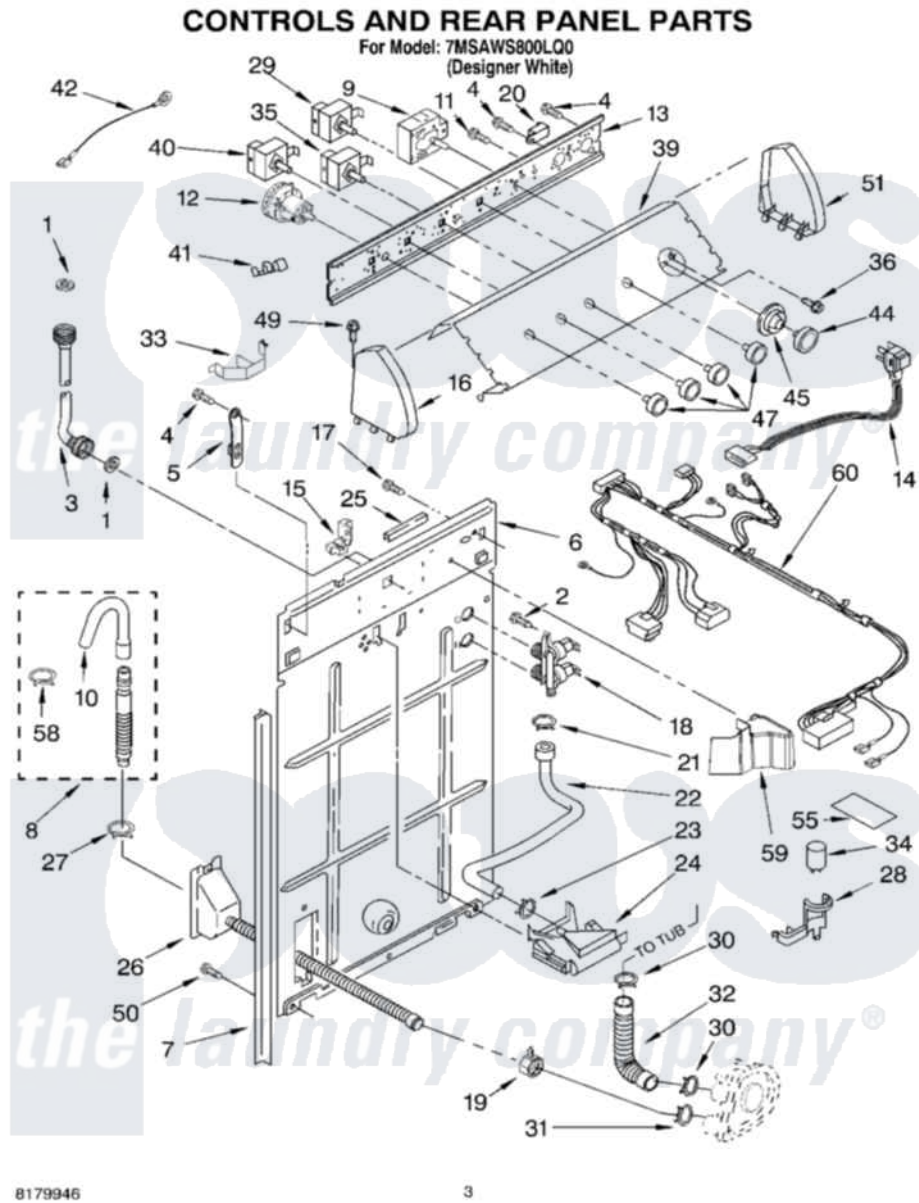

Whirlpool 7MSAWS800LQ0 02 - CONTROLS AND REAR PANEL PARTS

Whirlpool Residential Whirlpool 7MSAWS800LQ0 Washer Parts Parts Diagram 02 - CONTROLS AND REAR PANEL PARTS

Click on the part number to view part

Item	Original Part Number	Replaced By	Status	Part Description
1	3976300	16123		Washer Inlet-Hose Miscellaneous Parts Must be Ordered Separately.
2	9740848			Screw, Mixing Valve Mounting
3	3949374	89503		Hose-Inlet
"	3949375	89503		Hose-Inlet
4	90767			Screw, 8A X 3/8 HeX Washer Head Tapping
5	8318255	8568314		Strap, Console
6	8318405			Panel, Rear
7	62747			Pad, Rear Panel
8	3951609	285664		Hose
"	661577	285666		Hose
"	3357090	285702		Hose
9	3955651			Timer, Control
10	3357027			Nozzle, Hose Drain
11	3179795			Screw, Ground

12	3366847	W10337780	Switch-WL
13	3948608		Bracket, Control
14	8532158	W10130795	Cord-Power
15	3949468	285777	Relief-Str
16	8532108		Cap, End
17	3351614		Screw, Gearcase Cover Mounting
18	3952164	285805	Valve-Inlet
19	3976395		Restraint, Hose
20	694419		Mini-Buzzer
21	370451	596669	Clamp, Manifold
22	3357328		Hose, Vacuum Break
23	371503	596669	Clamp, Manifold
24	387606	3360977	Break-Vac
25	303294	3367669	Protector, Edge
26	8317940	W10358149	Drain Hose Assembly
27	3366912	356138	Clamp, Hose
28	8318201	8318046	Clip, Capacitor
29	3949188		Switch, Rotary
30	3363366	616099	Clamp
31	8317496	285655	Clamp, Hose
32	3951449	285871	Hose
33	8055003		Clip, Harness And Pressure Switch
34	661606	8572717	Capacitor, Motor Start
35	3949180	W10168257	Switch, Rotary
36	3400818		Screw, Timer Mounting
39	8539598		Panel, Console
40	661614		Switch, Water Temperature
41	357572	W10113937	Clip, Grounding
42	3398893	3395559	Wire
44	3951026	3957821	Knob, Timer
45	3950762	3957841	Dial, Timer
47	3950759	3957796	Knob, Control
49	388326		Screw, 8-18 X 1.25
50	62863	3390631	Screw, 10-16 X 3/8
51	8532107		Cap, End
55	3976286		Shield, Capacitor
58	3366913	3357331	Clamp, Drain
59	8314879		Shield, Inlet Valve
60	3956172		Harness, Wiring