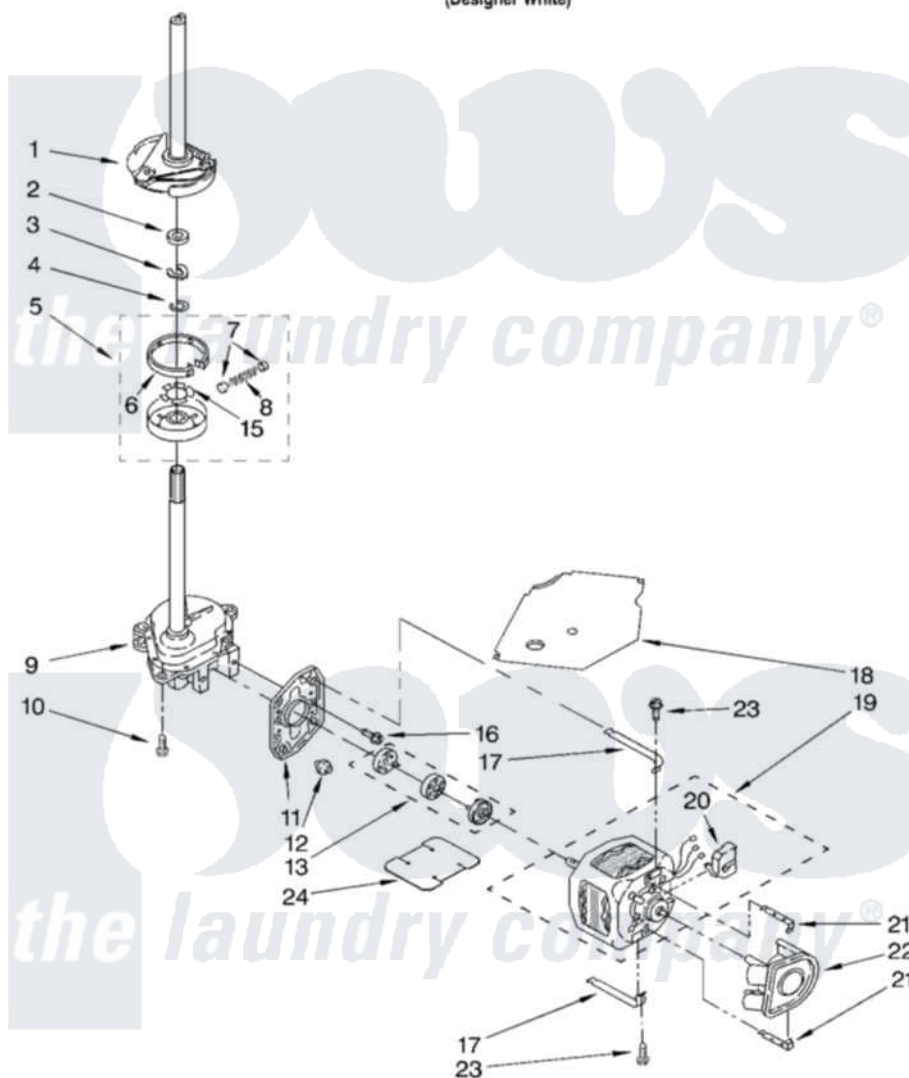

Whirlpool 7MSAWS800LQ0 04 - BRAKE, CLUTCH, GEARCASE, MOTOR AND PUMP PARTS

BRAKE, CLUTCH, GEARCASE, MOTOR AND PUMP PARTS

For Model: 7MSAWS800LQ0
(Designer White)

8179946

7

Whirlpool [Residential Whirlpool 7MSAWS800LQ0 Washer Parts](#) Parts Diagram 04 - BRAKE, CLUTCH, GEARCASE, MOTOR AND PUMP PARTS

[Click on the part number to view part](#)

Item	Original Part Number	Replaced By	Status	Part Description
1	388952	285792		Basketdrive
2	63292			Washer, Spin Tube Thrust
3	62697	W10080230		Ring, Spin Tube Support
4	63283	285353		Ring
5	3951311	285785		Clutch
6	3951308	285790		Lining
7	62646			Cap, Clutch Spring
8	3946792			Spring And Damper Assembly
9	8532118	3360629		Gearcase
10	3357334	3400516		Screw Anti-Rattle
11	62611			Plate, Motor Mount To Gearcase
12	62691			Grommet, Motor
13	285753	285753A		Coupling
15	3355454			Clip, Main Drive

16	3400516		Screw Anti-Rattle
17	3349637	W10086010	Retainer, Motor
18	3362089		Shield, Tub To Motor
19	8528157	661600	Motor, Main Drive
20	3952056		Switch, Main Drive Motor
21	62700	8546127	Retainer, Pump
22	3363394		Pump
23	3387485	273556	Screw, 10-16 X 5/8
24	8316060		Shield, Tub To Motor