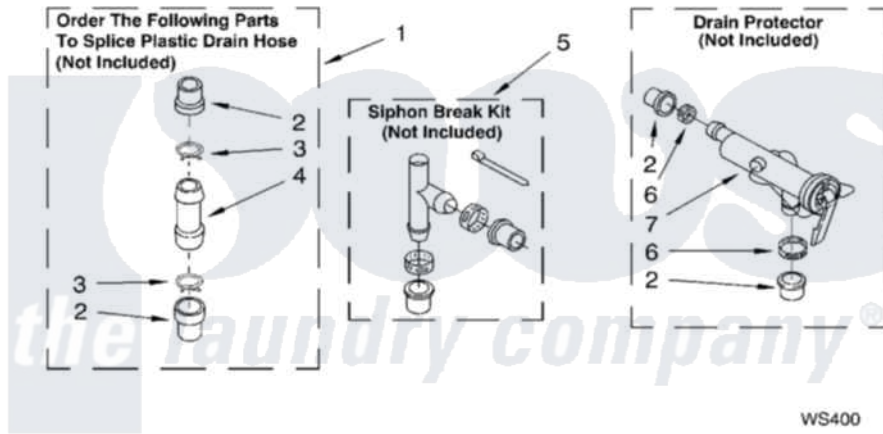

**WATER SYSTEM PARTS**

For Model: 7MSAWS800LQ0  
(Designer White)

8179946

11

Whirlpool [Residential Whirlpool 7MSAWS800LQ0 Washer Parts](#) Parts Diagram 07 - WATER SYSTEM PARTS  
Click on the part number to view part

Item	Original Part Number	Replaced By	Status	Part Description
1	<a href="#">285442</a>			Water System Parts
2	<a href="#">285321</a>			Water System Parts
3	370447	<a href="#">285655</a>		Clamp, Hose
4	<a href="#">16272</a>			Connector, Straight
5	<a href="#">285320</a>			Water System Parts
6	65349	<a href="#">285655</a>		Clamp, Hose
7	<a href="#">367031</a>			Water System Parts