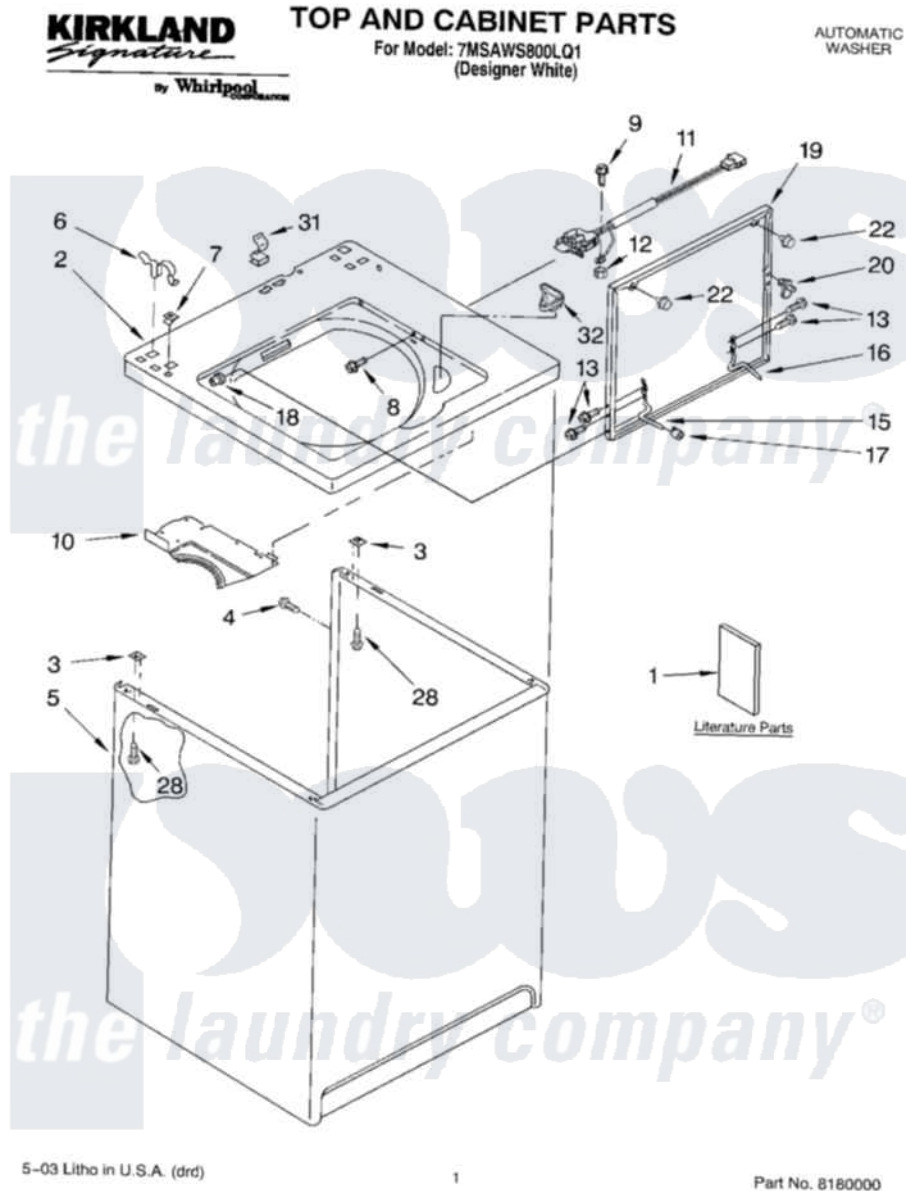

Whirlpool 7MSAWS800LQ1 01 - TOP AND CABINET PARTS

5-03 Litho in U.S.A. (drd)

1

Part No. 8180000

Whirlpool Residential Whirlpool 7MSAWS800LQ1 Washer Parts Parts Diagram 01 - TOP AND CABINET PARTS
 Click on the part number to view part

Item	Original Part Number	Replaced By	Status	Part Description
1	LIT3954763		Not Available	Literature Parts (Installation Instructions)
"	LIT8539754		Not Available	Literature Parts (Use & Care Guide)
"	LIT8539722		Not Available	Literature Parts (Energy Guide)
"	LIT3955653		Not Available	Literature Parts (Wiring Diagram)
2	8271378			Top
3	62750			Spacer, Cabinet To Top (4
4	3357011	308685		Side Trim)
5	63424			Cabinet
6	62780			Clip, Top And Cabinet And Rear Panel
7	357213			Nut, Push-In
8	3356311			Screw And Washer, Lid Switch Shield
9	3351614			Screw, Gearcase Cover Mounting
10	3950994			Shield, Lid Switch

11	3950298		Switch, Lid
12	3400901	680762	Nut
13	3351355	W10119828	Screw, Lid Hinge Mounting
15	54584		Hinge, Lid
16	91770		Hinge, Lid
17	19119		Bumper, Lid Hinge
18	21258		Bearing, Lid Hinge
19	8532145	285922	Lid
20	357913	358684	Strike, Lid Switch
22	9724509		Bumper, Lid
28	3390631		Screw, 10-16 X 3/8
31	90016		Clip, Pressure Switch Hose
32	3362952		Dispenser, Bleach